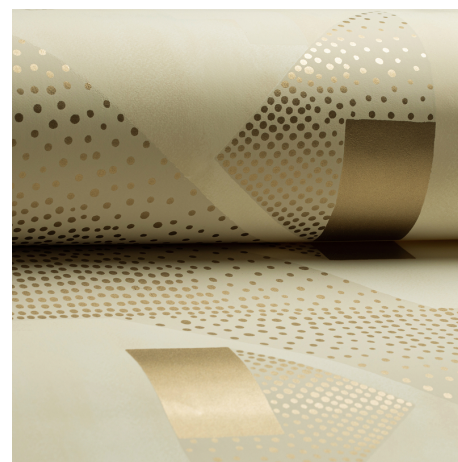

Le Tonnerre - Beige
SKU: P8020107.164.0

SKU: **P8020107.164.0**

Finish: **Untrimmed**

Designer: **Les Ensembliers**

Composition: **Paper - 100%**

Vertical Repeat: **18 in (45.72 cm)**

Repeat UOM: **in in (0 cm)**

Brand: **Brunschwig & Fils**

Railroaded: **No**

Note: **Priced And Sold By The 10 Yard Roll**

Width: **27 in (68.58 cm)**

Horizontal Repeat: **13.5 in (34.29 cm)**

Wallcovering Area: **67.50 Square Feet**