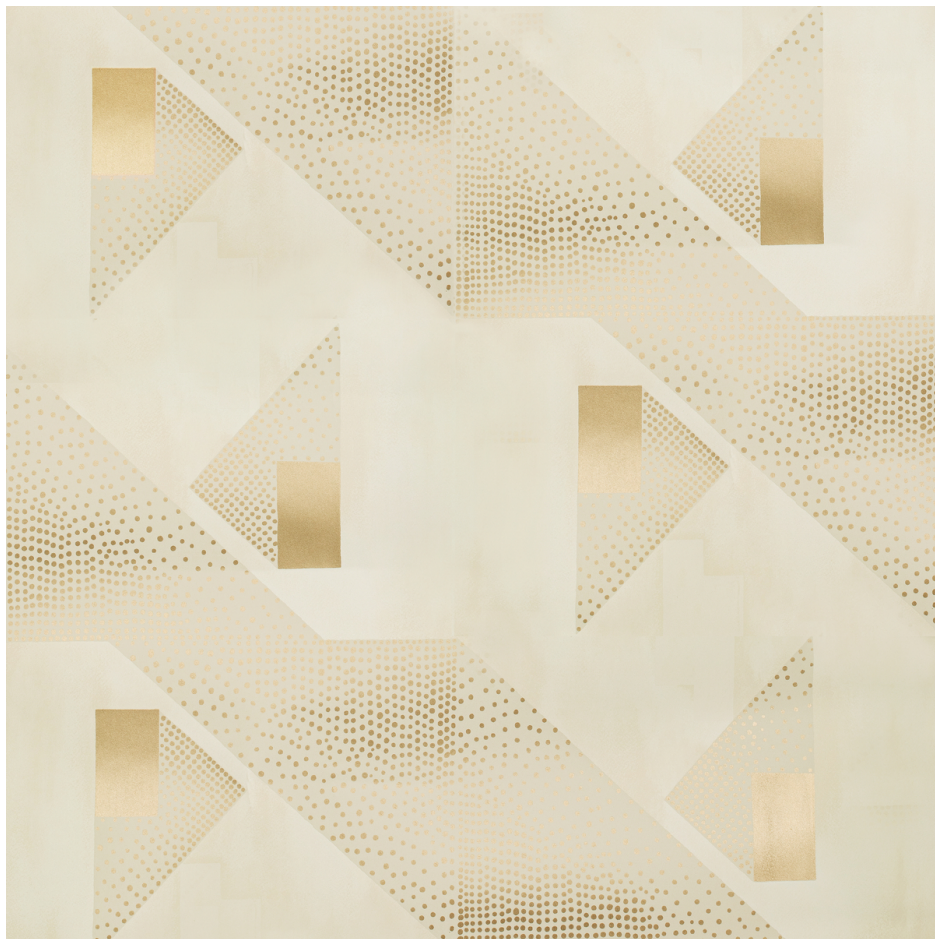

Le Tonnerre - Beige
SKU: P8020107.164.0

SKU: **P8020107.164.0**

Finish: **Untrimmed**

Designer: **Les Ensembliers**

Composition: **Paper - 100%**

Vertical Repeat: **18 in (45.72 cm)**

Repeat UOM: **in in (0 cm)**

Brand: **Brunschwig & Fils**

Railroaded: **No**

Note: **Priced And Sold By The 10 Yard Roll**

Width: **27 in (68.58 cm)**

Horizontal Repeat: **13.5 in (34.29 cm)**

Wallcovering Area: **67.50 Square Feet**