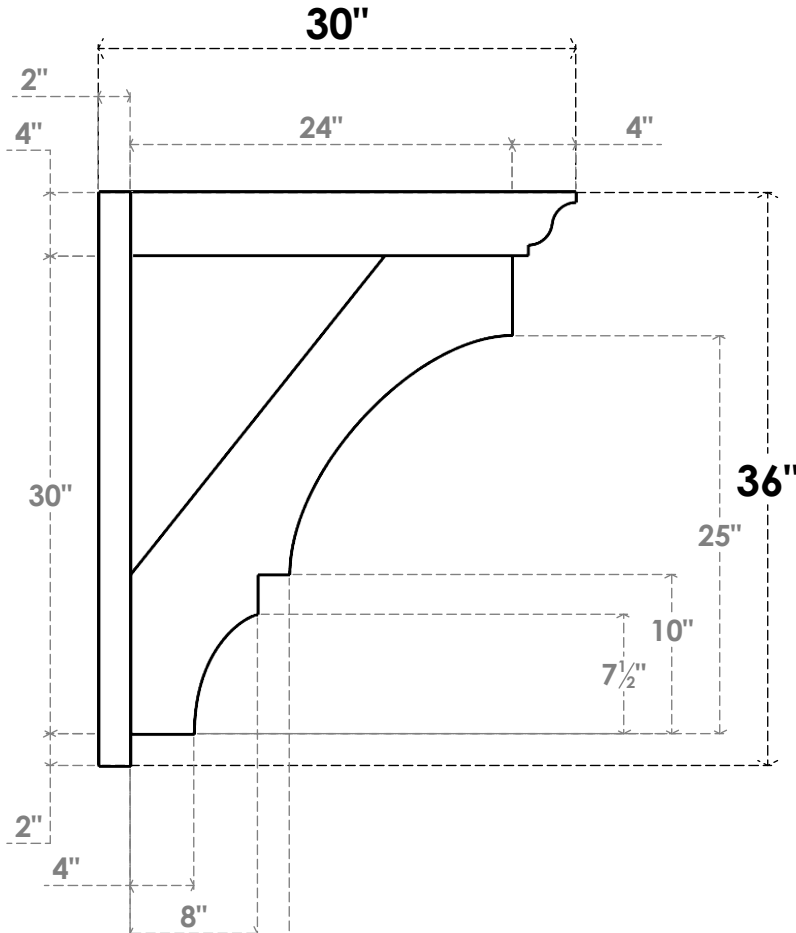

ITEM NUMBER: OUTUROC040X060X30000X36000X040X020X040BOA04RCPR

4"W TOP X 6"W BACK X 30"D X 36"H X 4"T TOP X 2"T BACK TIMBERTHANE ROUGH CEDAR BALBOA FAUX WOOD OPEN OUTLOOKER, TRADITIONAL TOP AND BLOCK BACK, 4"W CLOSED BRACE, PRIMED TAN

SIDE PROFILE

FRONT PROFILE

ISOMETRIC

GENERATED DATE : 07/05/2023

EKENA MILLWORK
2300 WEST MAIN ST.
CLARKSVILLE, TX 75426
TOLL FREE: 866-607-0453
WWW.EKENAMILLWORK.COM

NOTES

1. INSTALLATION TO BE COMPLETED IN ACCORDANCE WITH MANUFACTURER'S SPECIFICATIONS.
2. DRAWING MAY NOT BE TO SCALE
3. THIS DRAWING IS INTENDED FOR DESIGN AND PLANNING PURPOSES ONLY.
4. ALL INFORMATION CONTAINED HEREIN WAS CURRENT AT THE TIME OF DEVELOPMENT BUT MUST BE REVIEWED AND APPROVED BY THE PRODUCT MANUFACTURER TO BE CONSIDERED ACCURATE.
5. TIMBERTHANE ARCHITECTURAL PRODUCTS ARE MADE FROM HIGH DENSITY URETHANE AND COME FACTORY PRIMED