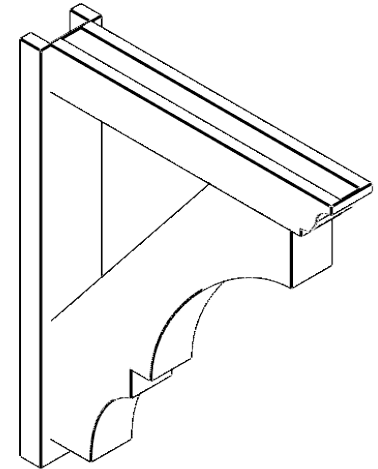

ITEM NUMBER: OUTUROC040X060X30000X36000X040X020X040BOA04RCPR

4"W TOP X 6"W BACK X 30"D X 36"H X 4"T TOP X 2"T BACK TIMBERTHANE ROUGH CEDAR BALBOA FAUX WOOD OPEN OUTLOOKER, TRADITIONAL TOP AND BLOCK BACK, 4"W CLOSED BRACE, PRIMED TAN

SIDE PROFILE

FRONT PROFILE

ISOMETRIC

GENERATED DATE : 07/05/2023

EKENA MILLWORK
2300 WEST MAIN ST.
CLARKSVILLE, TX 75426
TOLL FREE: 866-607-0453
WWW.EKENAMILLWORK.COM

NOTES

1. INSTALLATION TO BE COMPLETED IN ACCORDANCE WITH MANUFACTURER'S SPECIFICATIONS.
2. DRAWING MAY NOT BE TO SCALE
3. THIS DRAWING IS INTENDED FOR DESIGN AND PLANNING PURPOSES ONLY.
4. ALL INFORMATION CONTAINED HEREIN WAS CURRENT AT THE TIME OF DEVELOPMENT BUT MUST BE REVIEWED AND APPROVED BY THE PRODUCT MANUFACTURER TO BE CONSIDERED ACCURATE.
5. TIMBERTHANE ARCHITECTURAL PRODUCTS ARE MADE FROM HIGH DENSITY URETHANE AND COME FACTORY PRIMED