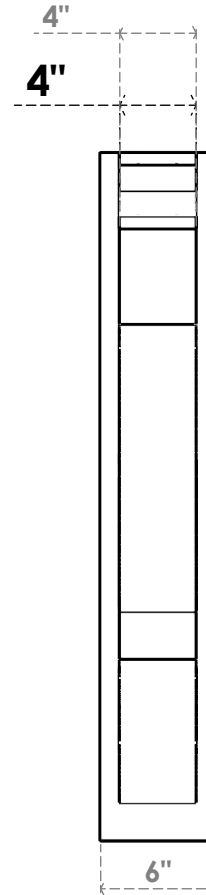

ITEM NUMBER: OUTUROC040X060X30000X36000X040X020X040BOA04RCPR

4"W TOP X 6"W BACK X 30"D X 36"H X 4"T TOP X 2"T BACK TIMBERTHANE ROUGH CEDAR BALBOA FAUX WOOD OPEN OUTLOOKER, TRADITIONAL TOP AND BLOCK BACK, 4"W CLOSED BRACE, PRIMED TAN

SIDE PROFILE

FRONT PROFILE

ISOMETRIC

GENERATED DATE : 07/05/2023

EKENA MILLWORK
2300 WEST MAIN ST.
CLARKSVILLE, TX 75426
TOLL FREE: 866-607-0453
WWW.EKENAMILLWORK.COM

NOTES

1. INSTALLATION TO BE COMPLETED IN ACCORDANCE WITH MANUFACTURER'S SPECIFICATIONS.
2. DRAWING MAY NOT BE TO SCALE
3. THIS DRAWING IS INTENDED FOR DESIGN AND PLANNING PURPOSES ONLY.
4. ALL INFORMATION CONTAINED HEREIN WAS CURRENT AT THE TIME OF DEVELOPMENT BUT MUST BE REVIEWED AND APPROVED BY THE PRODUCT MANUFACTURER TO BE CONSIDERED ACCURATE.
5. TIMBERTHANE ARCHITECTURAL PRODUCTS ARE MADE FROM HIGH DENSITY URETHANE AND COME FACTORY PRIMED