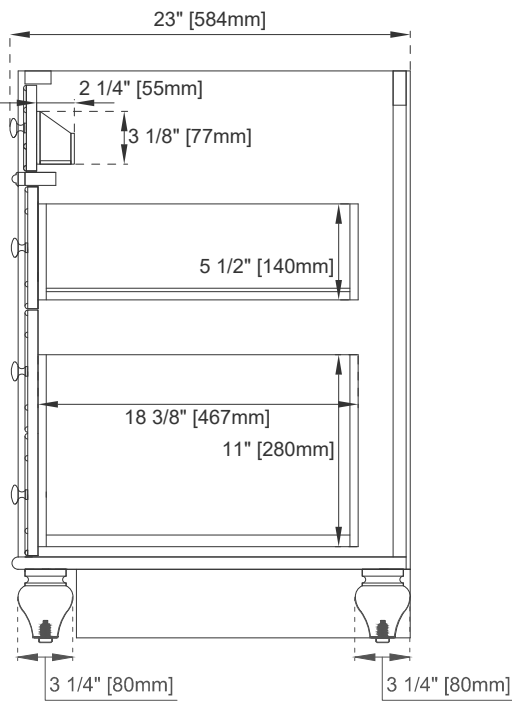

60"S VANITY

Features and Materials

Solids: BW-Poplar; SBR/WWW-Para Wood and Poplar
Veneers: SBR-Para Wood; WWW-Walnut
Panels: Plywood
Installation Type: Floor Standing
Number of Basins: One
Vanity Top: NO, Optional 3cm Tops Available with Sinks
Basins included: NO
Overflow: Yes, Front Facing
Optional Wooden Backsplash
Number of Doors: One
Number of Drawers: Six
Number of Tip Outs: One
Assembly Type: Yes, Installation of Optional 3cm Top
Drawer Box Material and Construction: 12mm Plywood/English Dovetail Joinery
Hardware Material and Finish: Zinc Alloy in Brushed Nickel Color
Fits Drain Hole Size: 1 3/4"
Full Extension, Soft Close Glides
European Soft Close Hinges
Aluminum Laminate Drawer Liners
Adjustable Levelers

Dimension

Width: 59-7/8"
Depth: 22-7/8"
Height: 32-1/2"
Rough-In Height: 21-1/2"

60" S VANITY

Top View

Knob

Front View

All dimensions are nominal
 Diagrams are of cabinet only– Optional Countertops and sinks are not shown

60" S VANITY

Side View 1

Side View 2

Back View

All dimensions are nominal
 Diagrams are of cabinet only—Optional Countertops and sinks are not shown