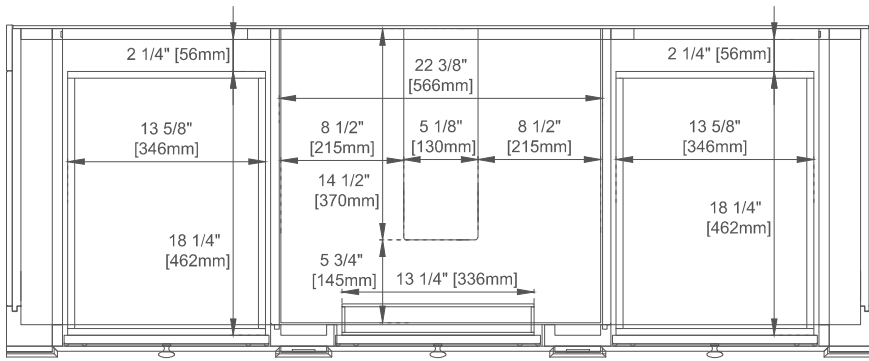

60"S VANITY

Features and Materials

Solids: BW-Poplar; SBR/WWW-Para Wood and Poplar
Veneers: SBR-Para Wood; WWW-Walnut
Panels: Plywood
Installation Type: Floor Standing
Number of Basins: One
Vanity Top: NO, Optional 3cm Tops Available with Sinks
Basins included: NO
Overflow: Yes, Front Facing
Optional Wooden Backsplash
Number of Doors: One
Number of Drawers: Six
Number of Tip Outs: One
Assembly Type: Yes, Installation of Optional 3cm Top
Drawer Box Material and Construction: 12mm Plywood/English Dovetail Joinery
Hardware Material and Finish: Zinc Alloy in Brushed Nickel Color
Fits Drain Hole Size: 1 3/4"
Full Extension, Soft Close Glides
European Soft Close Hinges
Aluminum Laminate Drawer Liners
Adjustable Levelers

Dimension

Width: 59-7/8"
Depth: 22-7/8"
Height: 32-1/2"
Rough-In Height: 21-1/2"

60" S VANITY

Top View

Knob

Front View

All dimensions are nominal
 Diagrams are of cabinet only– Optional Countertops and sinks are not shown

60" S VANITY

Side View 1

Side View 2

Back View

All dimensions are nominal
 Diagrams are of cabinet only—Optional Countertops and sinks are not shown