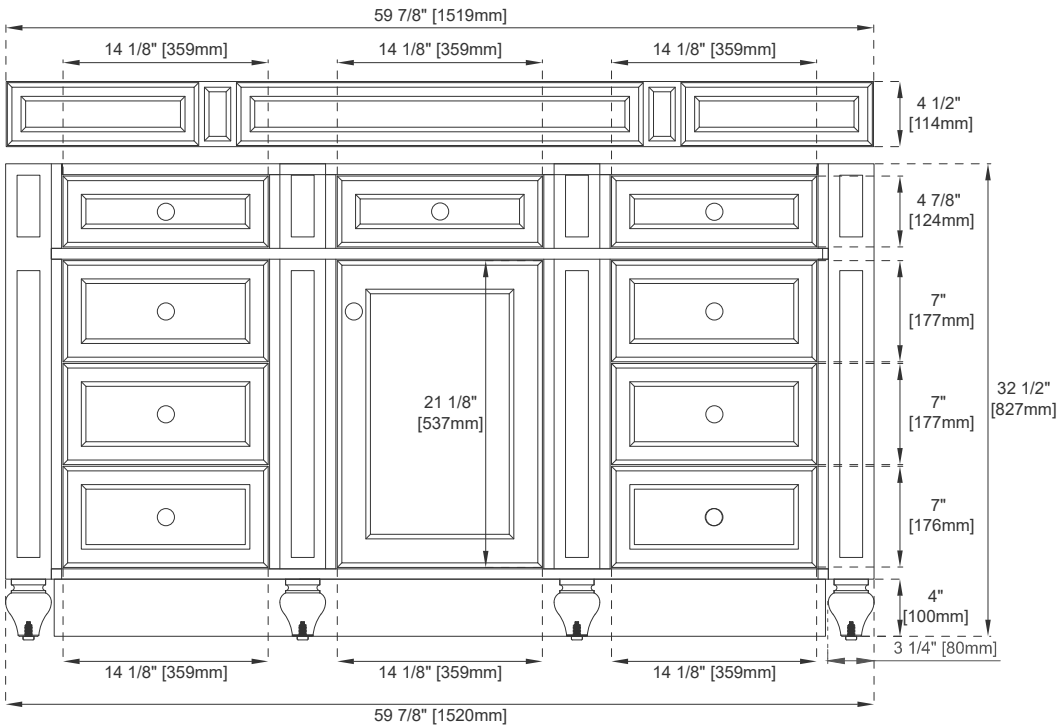

60"S VANITY

Features and Materials

Solids: BW-Poplar; SBR/WWW-Para Wood and Poplar
Veneers: SBR-Para Wood; WWW-Walnut
Panels: Plywood
Installation Type: Floor Standing
Number of Basins: One
Vanity Top: NO, Optional 3cm Tops Available with Sinks
Basins included: NO
Overflow: Yes, Front Facing
Optional Wooden Backsplash
Number of Doors: One
Number of Drawers: Six
Number of Tip Outs: One
Assembly Type: Yes, Installation of Optional 3cm Top
Drawer Box Material and Construction: 12mm Plywood/English Dovetail Joinery
Hardware Material and Finish: Zinc Alloy in Brushed Nickel Color
Fits Drain Hole Size: 1 3/4"
Full Extension, Soft Close Glides
European Soft Close Hinges
Aluminum Laminate Drawer Liners
Adjustable Levelers

Dimension

Width: 59-7/8"
Depth: 22-7/8"
Height: 32-1/2"
Rough-In Height: 21-1/2"

60" S VANITY

Top View

Knob

Front View

All dimensions are nominal
 Diagrams are of cabinet only– Optional Countertops and sinks are not shown

60" S VANITY

Side View 1

Side View 2

Back View

All dimensions are nominal
 Diagrams are of cabinet only—Optional Countertops and sinks are not shown