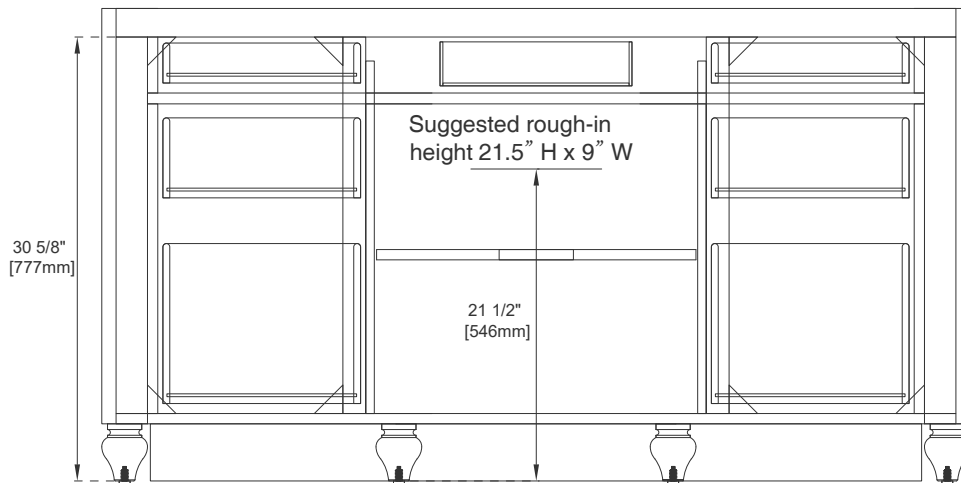

60"S VANITY

Features and Materials

Solids: BW-Poplar; SBR/WWW-Para Wood and Poplar
Veneers: SBR-Para Wood; WWW-Walnut
Panels: Plywood
Installation Type: Floor Standing
Number of Basins: One
Vanity Top: NO, Optional 3cm Tops Available with Sinks
Basins included: NO
Overflow: Yes, Front Facing
Optional Wooden Backsplash
Number of Doors: One
Number of Drawers: Six
Number of Tip Outs: One
Assembly Type: Yes, Installation of Optional 3cm Top
Drawer Box Material and Construction: 12mm Plywood/English Dovetail Joinery
Hardware Material and Finish: Zinc Alloy in Brushed Nickel Color
Fits Drain Hole Size: 1 3/4"
Full Extension, Soft Close Glides
European Soft Close Hinges
Aluminum Laminate Drawer Liners
Adjustable Levelers

Dimension

Width: 59-7/8"
Depth: 22-7/8"
Height: 32-1/2"
Rough-In Height: 21-1/2"

60" S VANITY

Top View

Knob

Front View

All dimensions are nominal
 Diagrams are of cabinet only– Optional Countertops and sinks are not shown

60" S VANITY

Side View 1

Side View 2

Back View

All dimensions are nominal
 Diagrams are of cabinet only—Optional Countertops and sinks are not shown