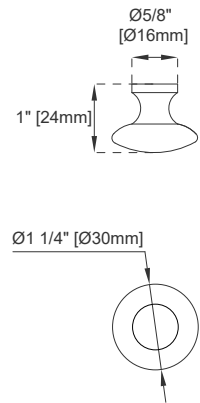

60"S VANITY

Features and Materials

Solids: BW-Poplar; SBR/WWW-Para Wood and Poplar
Veneers: SBR-Para Wood; WWW-Walnut
Panels: Plywood
Installation Type: Floor Standing
Number of Basins: One
Vanity Top: NO, Optional 3cm Tops Available with Sinks
Basins included: NO
Overflow: Yes, Front Facing
Optional Wooden Backsplash
Number of Doors: One
Number of Drawers: Six
Number of Tip Outs: One
Assembly Type: Yes, Installation of Optional 3cm Top
Drawer Box Material and Construction: 12mm Plywood/English Dovetail Joinery
Hardware Material and Finish: Zinc Alloy in Brushed Nickel Color
Fits Drain Hole Size: 1 3/4"
Full Extension, Soft Close Glides
European Soft Close Hinges
Aluminum Laminate Drawer Liners
Adjustable Levelers

Dimension

Width: 59-7/8"
Depth: 22-7/8"
Height: 32-1/2"
Rough-In Height: 21-1/2"

60" S VANITY

Top View

Knob

Front View

All dimensions are nominal
 Diagrams are of cabinet only– Optional Countertops and sinks are not shown

60" S VANITY

Side View 1

Side View 2

Back View

All dimensions are nominal
 Diagrams are of cabinet only—Optional Countertops and sinks are not shown