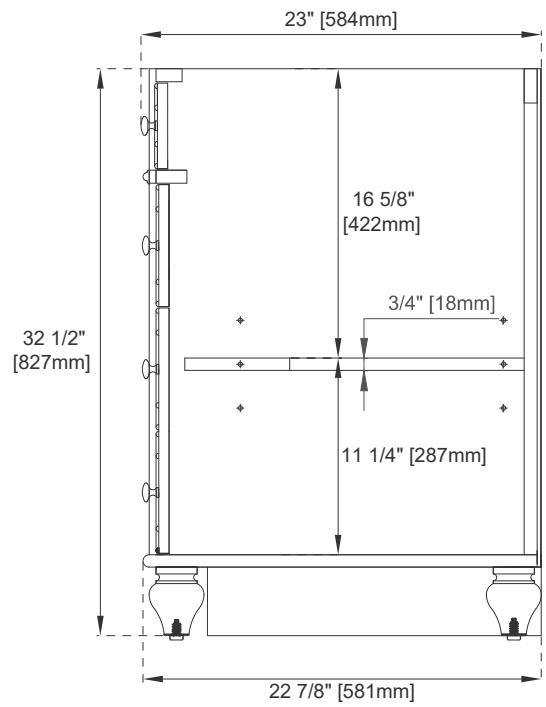

60"S VANITY

Features and Materials

Solids: BW-Poplar; SBR/WWW-Para Wood and Poplar
Veneers: SBR-Para Wood; WWW-Walnut
Panels: Plywood
Installation Type: Floor Standing
Number of Basins: One
Vanity Top: NO, Optional 3cm Tops Available with Sinks
Basins included: NO
Overflow: Yes, Front Facing
Optional Wooden Backsplash
Number of Doors: One
Number of Drawers: Six
Number of Tip Outs: One
Assembly Type: Yes, Installation of Optional 3cm Top
Drawer Box Material and Construction: 12mm Plywood/English Dovetail Joinery
Hardware Material and Finish: Zinc Alloy in Brushed Nickel Color
Fits Drain Hole Size: 1 3/4"
Full Extension, Soft Close Glides
European Soft Close Hinges
Aluminum Laminate Drawer Liners
Adjustable Levelers

Dimension

Width: 59-7/8"
Depth: 22-7/8"
Height: 32-1/2"
Rough-In Height: 21-1/2"

60" S VANITY

Top View

Knob

Front View

All dimensions are nominal
 Diagrams are of cabinet only– Optional Countertops and sinks are not shown

60" S VANITY

Side View 1

Side View 2

Back View

All dimensions are nominal
 Diagrams are of cabinet only—Optional Countertops and sinks are not shown