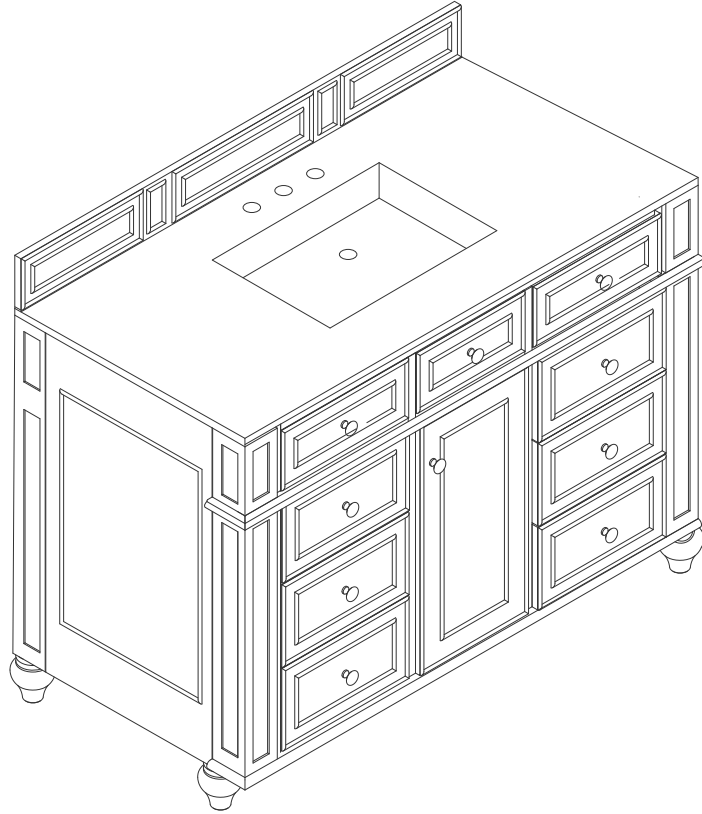

60"S VANITY

Features and Materials

Solids: BW-Poplar; SBR/WWW-Para Wood and Poplar
Veneers: SBR-Para Wood; WWW-Walnut
Panels: Plywood
Installation Type: Floor Standing
Number of Basins: One
Vanity Top: NO, Optional 3cm Tops Available with Sinks
Basins included: NO
Overflow: Yes, Front Facing
Optional Wooden Backsplash
Number of Doors: One
Number of Drawers: Six
Number of Tip Outs: One
Assembly Type: Yes, Installation of Optional 3cm Top
Drawer Box Material and Construction: 12mm Plywood/English Dovetail Joinery
Hardware Material and Finish: Zinc Alloy in Brushed Nickel Color
Fits Drain Hole Size: 1 3/4"
Full Extension, Soft Close Glides
European Soft Close Hinges
Aluminum Laminate Drawer Liners
Adjustable Levelers

Dimension

Width: 59-7/8"
Depth: 22-7/8"
Height: 32-1/2"
Rough-In Height: 21-1/2"

60" S VANITY

Top View

Knob

Front View

All dimensions are nominal
 Diagrams are of cabinet only– Optional Countertops and sinks are not shown

60" S VANITY

Side View 1

Side View 2

Back View

All dimensions are nominal
 Diagrams are of cabinet only—Optional Countertops and sinks are not shown