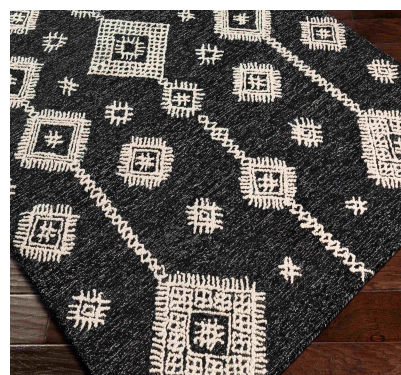

Sabra SAR-2301

CORNER DETAIL

DETAILS

100% Wool
Hand Tufted
Low Pile
Thickness: 0.39"
Made in India

SIZES AVAILABLE

2' x 3'
5' x 7'6"
8' x 10'
18" Sample
Custom Sizes Available