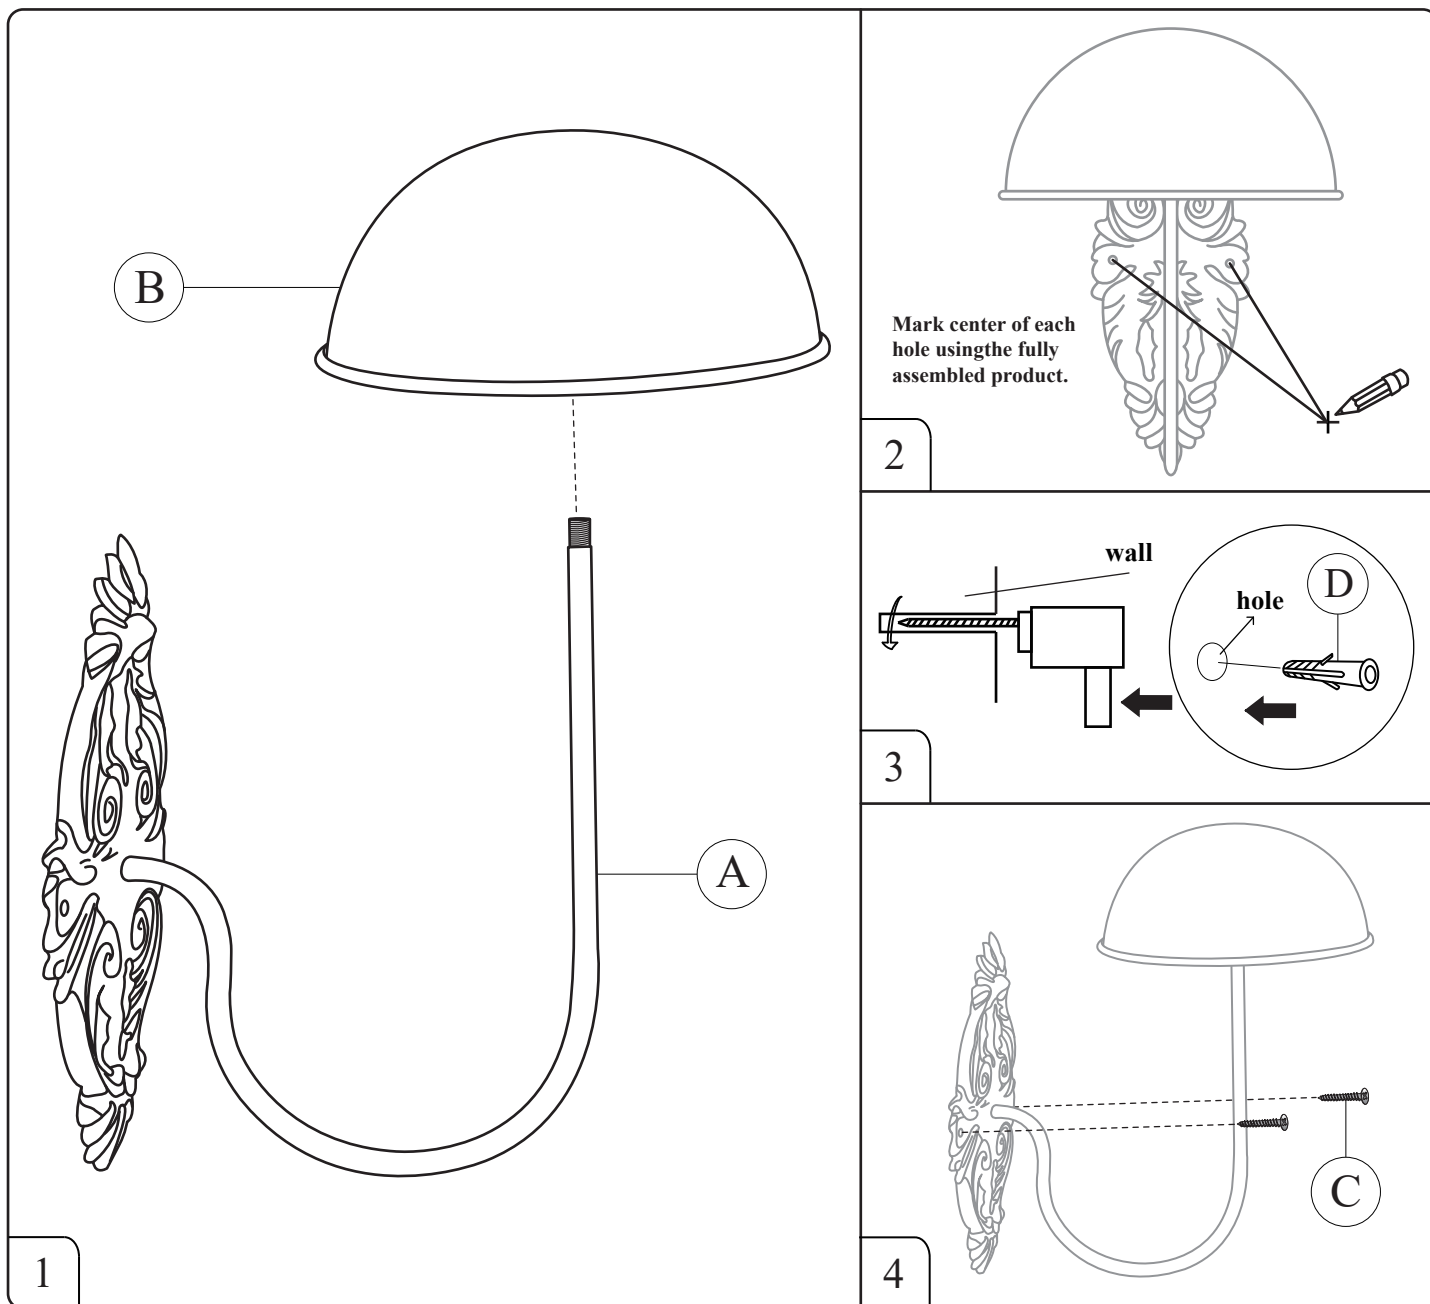

Wall-Mounted White Metal Hat & Wig Display Racks

No.	A	B	C	D
Part			 S3×25	
Pcs	2	2	4	4