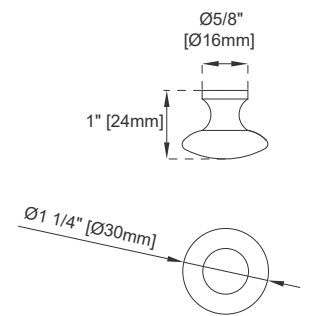

Features and Materials

Solids: BKO/BNM/B W/SC/SGR/UGR/VBL-Yellow Poplar;
SBR-Para Wood and Yellow Poplar
Veneers: BNM-Birch; SBR-Para Wood
Panels: Plywood
Installation Type: Floor Standing
Number of Basins: Two
Vanity Top Included: NO, Optional 3cm Tops Available with Sinks
Optional Wooden Backsplash
Basins Included: NO
Overflow: Yes, Front Facing
Number of Doors: Two
Number of Drawers: Four
Number of Tip Outs: Two
Assembly Type: Installation of Optional 3cm Top with Sink
Drawer Box Material and Construction: 12mm Plywood/English Dovetail Joinery
Hardware Material and Finish: Zinc Alloy in Satin Nickel Color
Fits Drain Hole Size: 1 3/4"
Full Extension, Soft Close Glides
European Soft Close Hinges
Aluminum Laminate Drawer Liners
Adjustable Levelers

Dimension

Width: 59-3/4"
Depth: 22-7/8"
Height: 32-5/8"
Rough-In Height: 21-1/2"

60"D VANITY

VANITIES

Top View

Knob

Front View

All dimensions are nominal

Side View

Back View

All dimensions are nominal