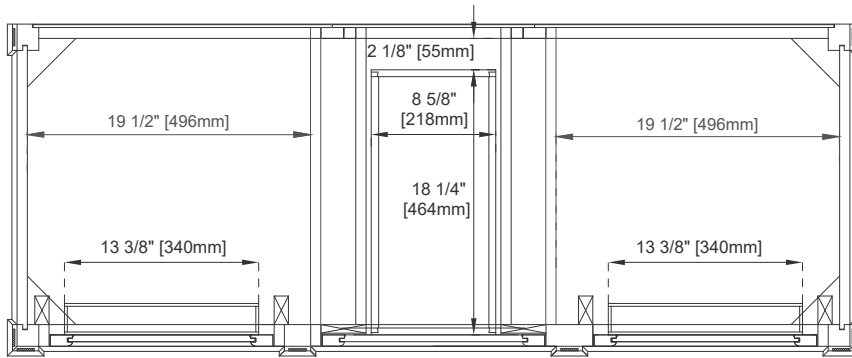

Features and Materials

Solids: BKO/BNM/B W/SC/SGR/UGR/VBL-Yellow Poplar;
SBR-Para Wood and Yellow Poplar
Veneers: BNM-Birch; SBR-Para Wood
Panels: Plywood
Installation Type: Floor Standing
Number of Basins: Two
Vanity Top Included: NO, Optional 3cm Tops Available with Sinks
Optional Wooden Backsplash
Basins Included: NO
Overflow: Yes, Front Facing
Number of Doors: Two
Number of Drawers: Four
Number of Tip Outs: Two
Assembly Type: Installation of Optional 3cm Top with Sink
Drawer Box Material and Construction: 12mm Plywood/English Dovetail Joinery
Hardware Material and Finish: Zinc Alloy in Satin Nickel Color
Fits Drain Hole Size: 1 3/4"
Full Extension, Soft Close Glides
European Soft Close Hinges
Aluminum Laminate Drawer Liners
Adjustable Levelers

Dimension

Width: 59-3/4"
Depth: 22-7/8"
Height: 32-5/8"
Rough-In Height: 21-1/2"

60"D VANITY

VANITIES

Top View

Knob

Front View

All dimensions are nominal

Side View

Back View

All dimensions are nominal