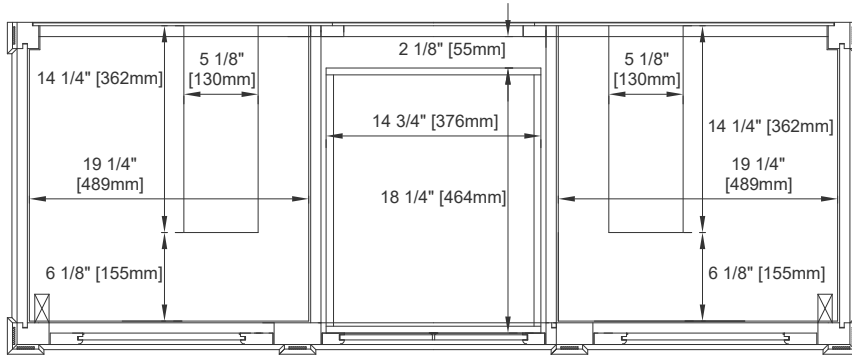

Features and Materials

Solids: BKO/BNM/B W/SC/SGR/UGR/VBL-Yellow Poplar;
SBR-Para Wood and Yellow Poplar
Veneers: BNM-Birch; SBR-Para Wood
Panels: Plywood
Installation Type: Floor Standing
Number of Basins: Two
Vanity Top Included: NO, Optional 3cm Tops Available with Sinks
Optional Wooden Backsplash
Basins Included: NO
Overflow: Yes, Front Facing
Number of Doors: Two
Number of Drawers: Four
Number of Tip Outs: Two
Assembly Type: Installation of Optional 3cm Top with Sink
Drawer Box Material and Construction: 12mm Plywood/English Dovetail Joinery
Hardware Material and Finish: Zinc Alloy in Satin Nickel Color
Fits Drain Hole Size: 1 3/4"
Full Extension, Soft Close Glides
European Soft Close Hinges
Aluminum Laminate Drawer Liners
Adjustable Levelers

Dimension

Width: 59-3/4"
Depth: 22-7/8"
Height: 32-5/8"
Rough-In Height: 21-1/2"

60"D VANITY

VANITIES

Top View

Knob

Front View

All dimensions are nominal

Side View

Back View

All dimensions are nominal