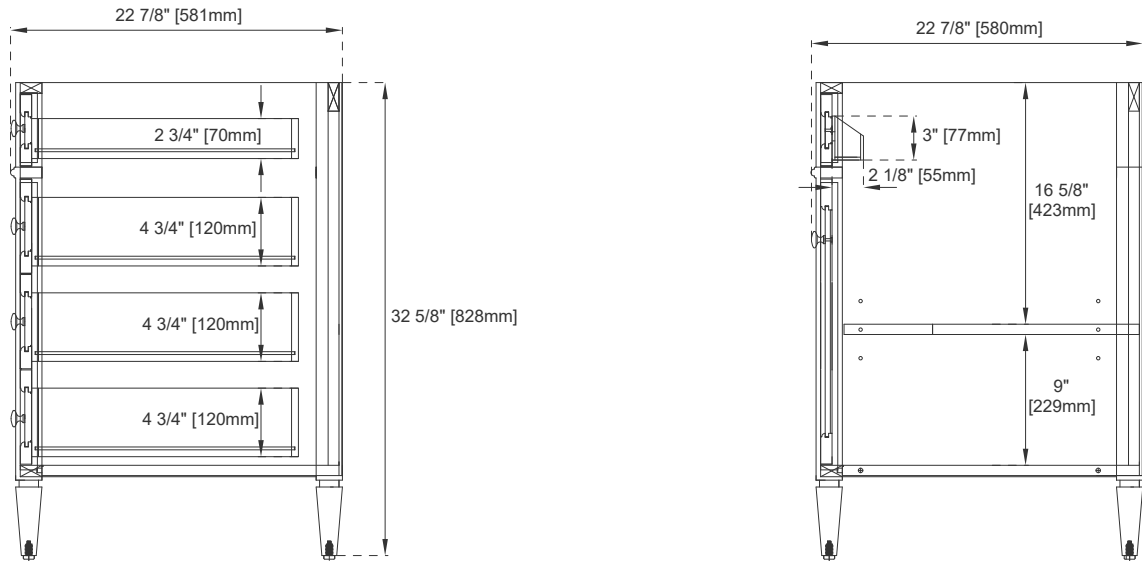

Features and Materials

Solids: BKO/BNM/B W/SC/SGR/UGR/VBL-Yellow Poplar;
SBR-Para Wood and Yellow Poplar
Veneers: BNM-Birch; SBR-Para Wood
Panels: Plywood
Installation Type: Floor Standing
Number of Basins: Two
Vanity Top Included: NO, Optional 3cm Tops Available with Sinks
Optional Wooden Backsplash
Basins Included: NO
Overflow: Yes, Front Facing
Number of Doors: Two
Number of Drawers: Four
Number of Tip Outs: Two
Assembly Type: Installation of Optional 3cm Top with Sink
Drawer Box Material and Construction: 12mm Plywood/English Dovetail Joinery
Hardware Material and Finish: Zinc Alloy in Satin Nickel Color
Fits Drain Hole Size: 1 3/4"
Full Extension, Soft Close Glides
European Soft Close Hinges
Aluminum Laminate Drawer Liners
Adjustable Levelers

Dimension

Width: 59-3/4"
Depth: 22-7/8"
Height: 32-5/8"
Rough-In Height: 21-1/2"

60"D VANITY

VANITIES

Top View

Knob

Front View

All dimensions are nominal

Side View

Back View

All dimensions are nominal