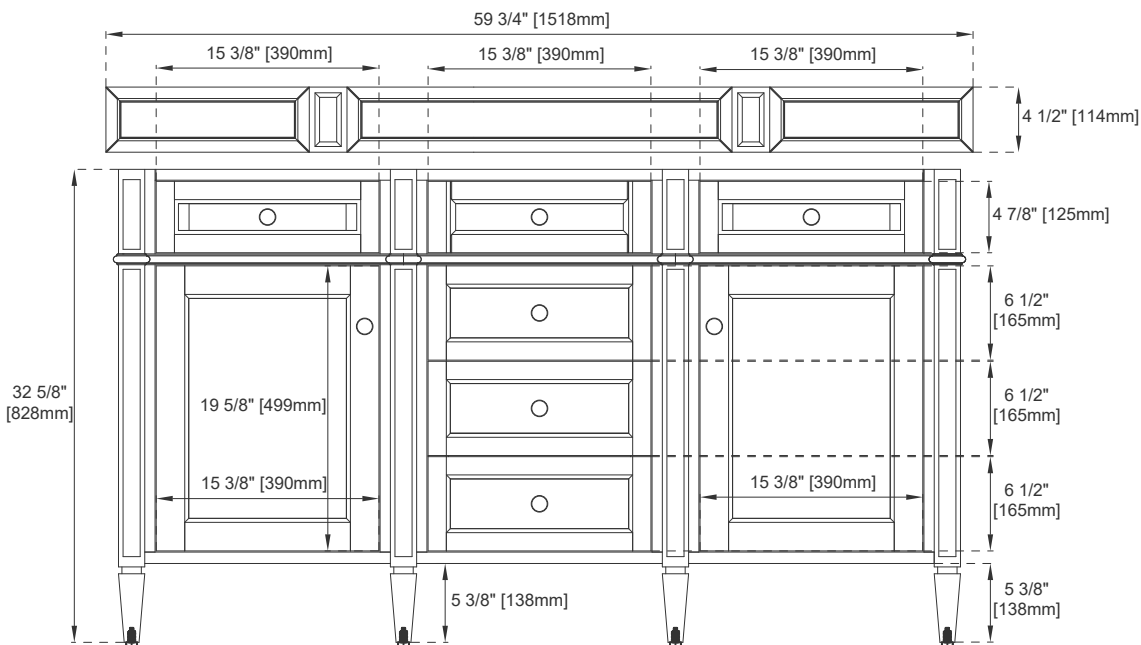

Features and Materials

Solids: BKO/BNM/B W/SC/SGR/UGR/VBL-Yellow Poplar;
SBR-Para Wood and Yellow Poplar
Veneers: BNM-Birch; SBR-Para Wood
Panels: Plywood
Installation Type: Floor Standing
Number of Basins: Two
Vanity Top Included: NO, Optional 3cm Tops Available with Sinks
Optional Wooden Backsplash
Basins Included: NO
Overflow: Yes, Front Facing
Number of Doors: Two
Number of Drawers: Four
Number of Tip Outs: Two
Assembly Type: Installation of Optional 3cm Top with Sink
Drawer Box Material and Construction: 12mm Plywood/English Dovetail Joinery
Hardware Material and Finish: Zinc Alloy in Satin Nickel Color
Fits Drain Hole Size: 1 3/4"
Full Extension, Soft Close Glides
European Soft Close Hinges
Aluminum Laminate Drawer Liners
Adjustable Levelers

Dimension

Width: 59-3/4"
Depth: 22-7/8"
Height: 32-5/8"
Rough-In Height: 21-1/2"

60"D VANITY

VANITIES

Top View

Knob

Front View

All dimensions are nominal

Side View

Back View

All dimensions are nominal