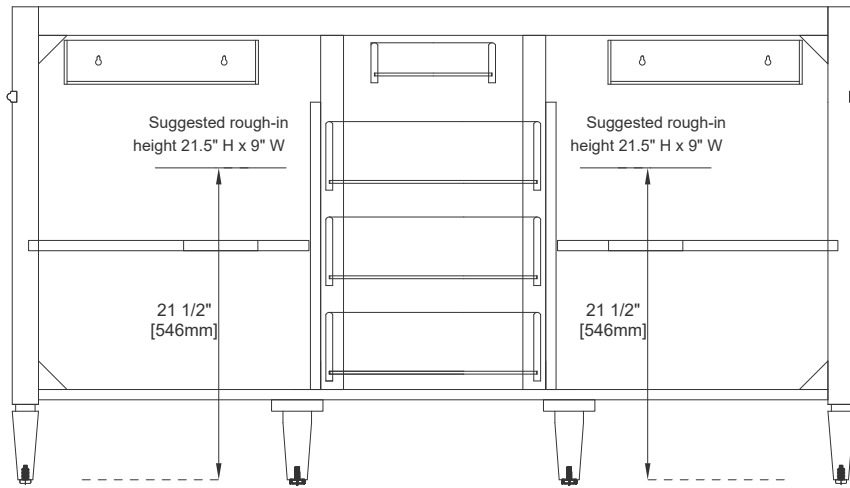

Features and Materials

Solids: BKO/BNM/B W/SC/SGR/UGR/VBL-Yellow Poplar;
SBR-Para Wood and Yellow Poplar
Veneers: BNM-Birch; SBR-Para Wood
Panels: Plywood
Installation Type: Floor Standing
Number of Basins: Two
Vanity Top Included: NO, Optional 3cm Tops Available with Sinks
Optional Wooden Backsplash
Basins Included: NO
Overflow: Yes, Front Facing
Number of Doors: Two
Number of Drawers: Four
Number of Tip Outs: Two
Assembly Type: Installation of Optional 3cm Top with Sink
Drawer Box Material and Construction: 12mm Plywood/English Dovetail Joinery
Hardware Material and Finish: Zinc Alloy in Satin Nickel Color
Fits Drain Hole Size: 1 3/4"
Full Extension, Soft Close Glides
European Soft Close Hinges
Aluminum Laminate Drawer Liners
Adjustable Levelers

Dimension

Width: 59-3/4"
Depth: 22-7/8"
Height: 32-5/8"
Rough-In Height: 21-1/2"

60"D VANITY

VANITIES

Top View

Knob

Front View

All dimensions are nominal

Side View

Back View

All dimensions are nominal