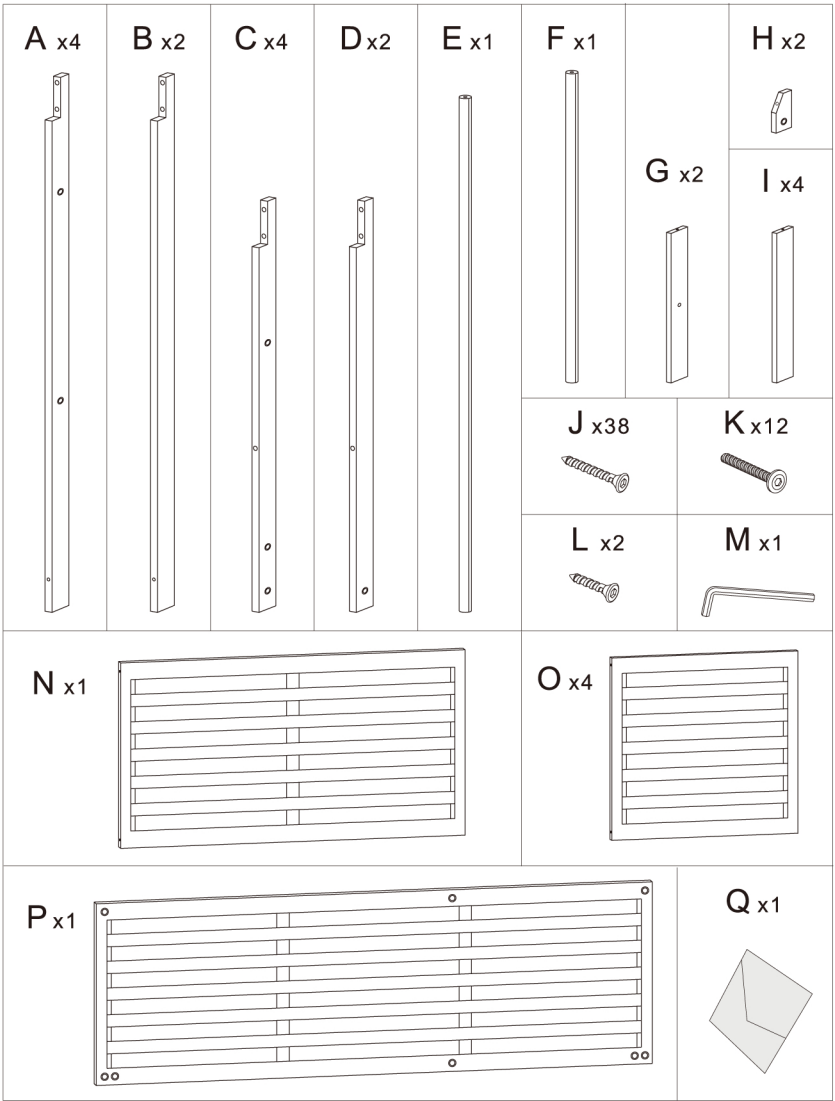

INSTRUCTION

EC REP C&E Connection E-Commerce (DE) GmbH
 Zum Linnegraben 20, 65933, Frankfurt am Main, Germany
 info@ce-connection.de