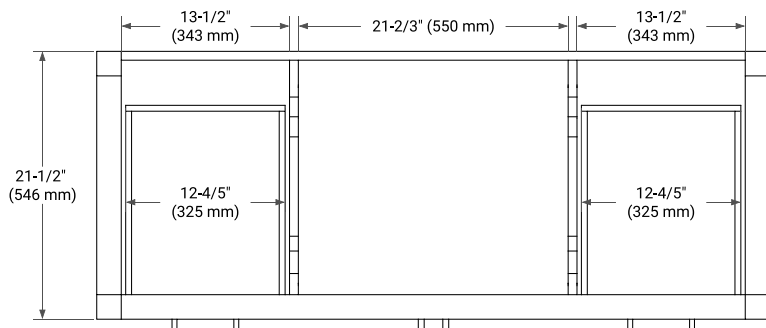

54" SINGLE SINK BASE CABINET

BASE CABINET DIMENSIONS

54" W x 21.5" D x 34.5" H

FEATURES

- Solid wood frame & plywood panels
- Dovetail drawers and joints
- Soft closing doors & drawers

HARDWARE FINISHES*

Brushed Nickel Satin Brass Matte Black Polished Chrome

55" SINGLE RECTANGLE SINK COUNTERTOP WITH 1.5 IN. THICKNESS

OVERALL DIMENSIONS

55" W x 22" D x 1.5" H

COUNTERTOP OPTIONS

Carrara Marble

White Quartz

FEATURES

- Solid countertop with mitered edges & seams
- Undermount white rectangular sink
- Pre-drilled for 8" widespread faucet

INCLUDED

- Countertop
- Matching Backsplash
- Rectangle Sink

COUNTERTOP PLAN VIEW

EDGE SIDE VIEW

THREE DIMENSIONAL COUNTERTOP VIEW