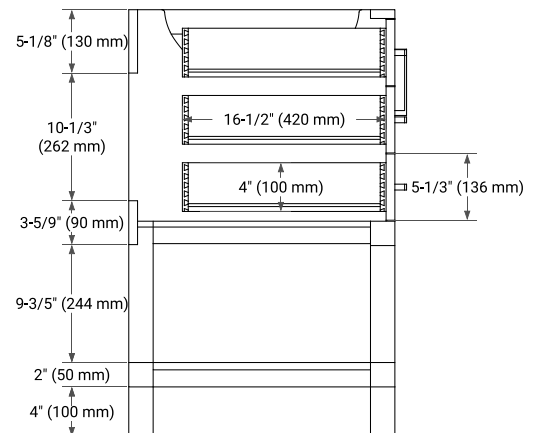

54" SINGLE SINK BASE CABINET

BASE CABINET DIMENSIONS

54" W x 21.5" D x 34.5" H

FEATURES

- Solid wood frame & plywood panels
- Dovetail drawers and joints
- Soft closing doors & drawers

HARDWARE FINISHES*

Brushed Nickel Satin Brass Matte Black Polished Chrome

55" SINGLE RECTANGLE SINK COUNTERTOP WITH 1.5 IN. THICKNESS

OVERALL DIMENSIONS

55" W x 22" D x 1.5" H

COUNTERTOP OPTIONS

Carrara Marble

White Quartz

FEATURES

- Solid countertop with mitered edges & seams
- Undermount white rectangular sink
- Pre-drilled for 8" widespread faucet

INCLUDED

- Countertop
- Matching Backsplash
- Rectangle Sink

COUNTERTOP PLAN VIEW

EDGE SIDE VIEW

THREE DIMENSIONAL COUNTERTOP VIEW