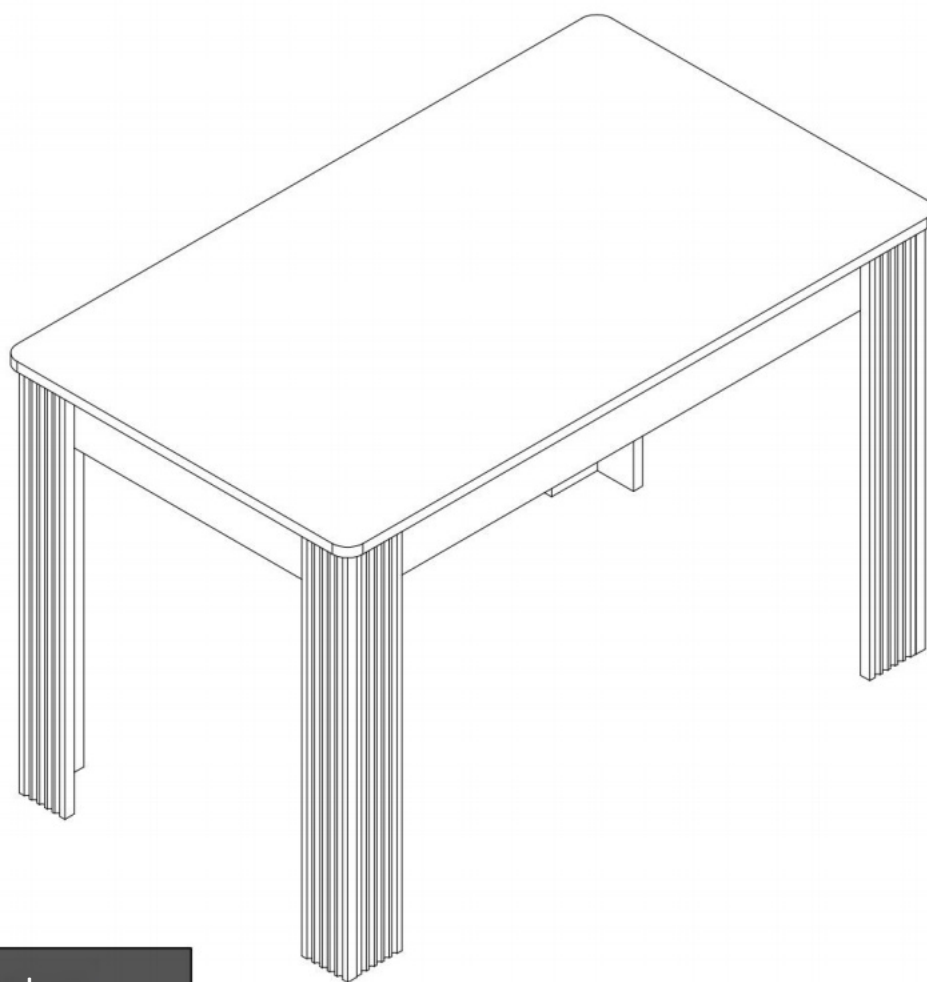

Table

Installation instructions – Please keep for later reference

N606P272566

Dimensions

Width:116cm

Depth:65cm

High:75cm

Important:Please read this manual in its entirety before starting the assembly process