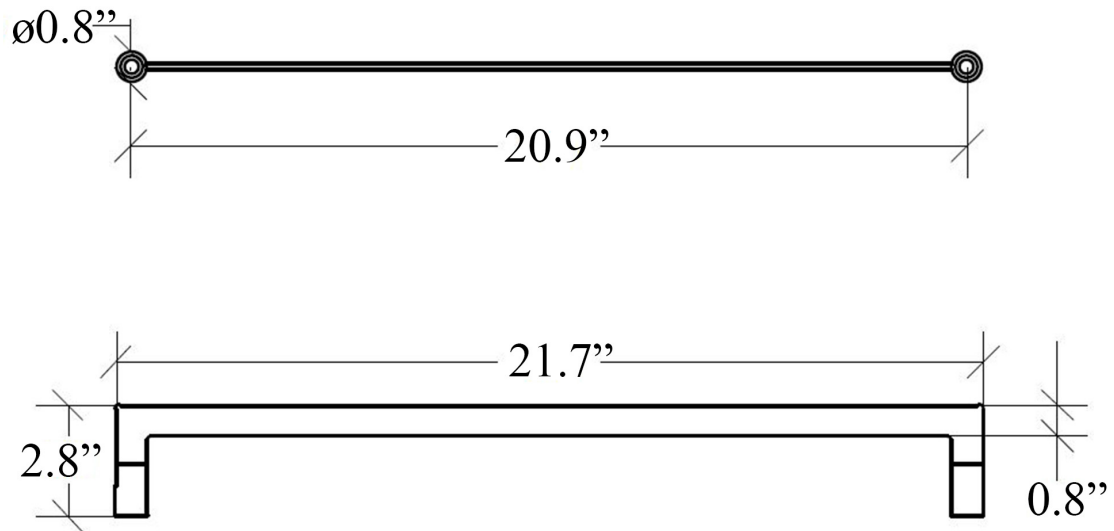

### Finishes:

 Polished Stainless Steel

\* WS Bath Collections reserves the right to revise dimensions or information on this sheet without notice

<b>Collection</b> Strika	<b>Model  </b> Strika 52959	<b>Dimensions Metric</b> <i>1 inch = 2.54 cm</i> <i>1 inch = 25.4 mm</i>	 1051 Lea Drive - Collegeville, PA 19426 Tel. 215 513 9400 - Fax 610 831 0215 <a href="http://www.ws bathcollections.com">www.ws bathcollections.com</a> - <a href="mailto:info@ws bathcollections.com">info@ws bathcollections.com</a>
-----------------------------	--------------------------------	--	---

Collection  
Stika

Model |  
Stika 52959

Dimensions Metric  
*1 inch = 2.54 cm*  
*1 inch = 25.4 mm*

**WS**<sup>®</sup>  
**BATH**  
**COLLECTIONS**

1051 Lea Drive - Collegeville, PA 19426  
Tel. 215 513 9400 - Fax 610 831 0215  
[www.ws bathcollections.com](http://www.ws bathcollections.com) - [info@ws bathcollections.com](mailto:info@ws bathcollections.com)