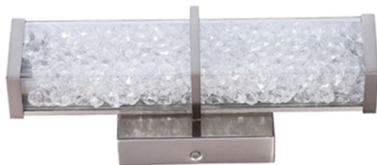

150*100mm

ITEM NO: LWL02405D15D-30BN

MYTH REALM

LED Crystal Series