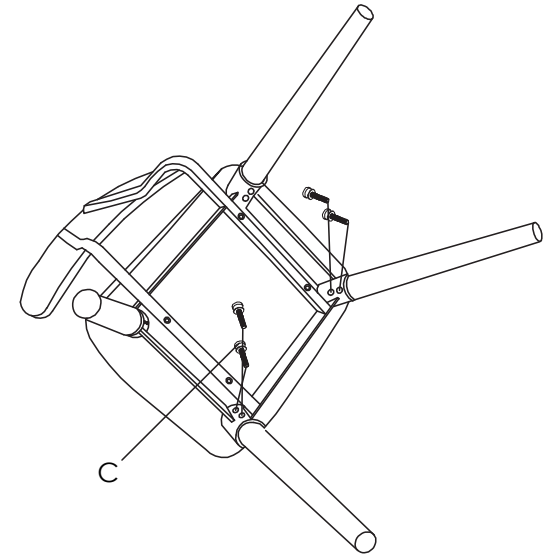

# Assembly Instructions

## Vega Bar Stool

PLEASE NOTE: Check that you have received all components and hardware before assembling. If you are missing any parts, contact your retailer.

A (1 pc)

B (4 pcs)

C (8 pcs)

D (1 pc)

Recommended to use  
Loctite on screws prior to  
assembly.