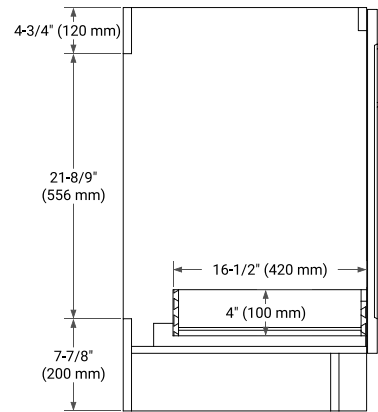

42" RIGHT OFFSET CABINET

BASE CABINET DIMENSIONS

42" W x 21.6" D x 34.5" H

FEATURES

- Solid wood frame & plywood panels
- Dovetail drawers and joints
- Soft closing doors & drawers

HARDWARE FINISHES*

Brushed Nickel   Satin Brass   Matte Black   Polished Chrome

Hardware comes preinstalled with the illustrated option. Other finishes are available on our online store if you prefer a different one.

AVAILABLE COLORS

White   Grey   Midnight Blue

FRONT VIEW

SIDE VIEW

PLAN VIEW