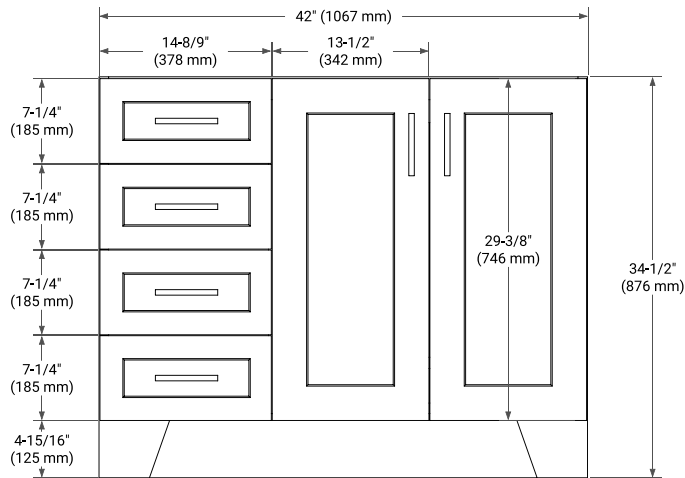

42" RIGHT OFFSET CABINET

BASE CABINET DIMENSIONS

42" W x 21.6" D x 34.5" H

FEATURES

- Solid wood frame & plywood panels
- Dovetail drawers and joints
- Soft closing doors & drawers

HARDWARE FINISHES*

Brushed Nickel   Satin Brass   Matte Black   Polished Chrome

Hardware comes preinstalled with the illustrated option. Other finishes are available on our online store if you prefer a different one.

AVAILABLE COLORS

White   Grey   Midnight Blue

FRONT VIEW

SIDE VIEW

PLAN VIEW