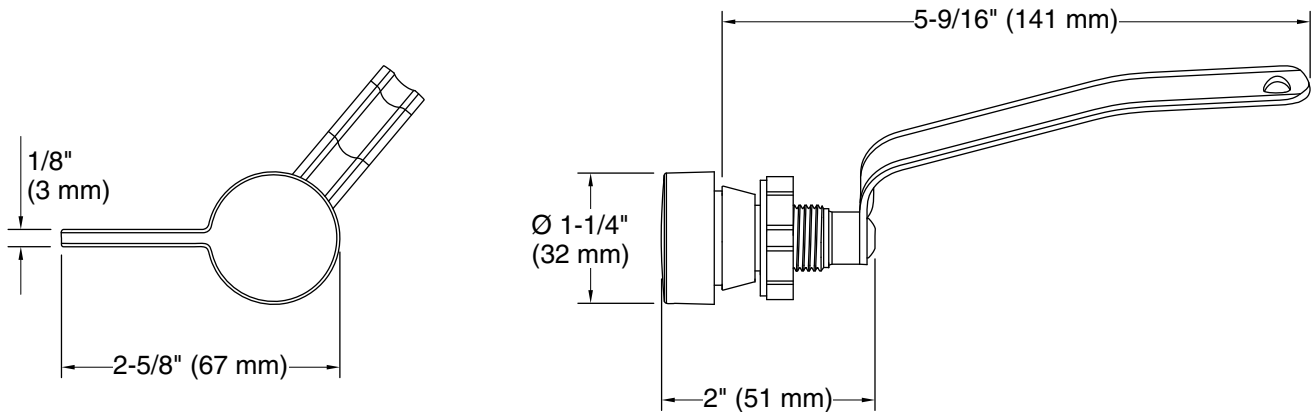

## Features

- Left-hand trip lever
- For use with the K-78080 Reach™ toilet

## Technical Information

All product dimensions are nominal.

Material: Metal