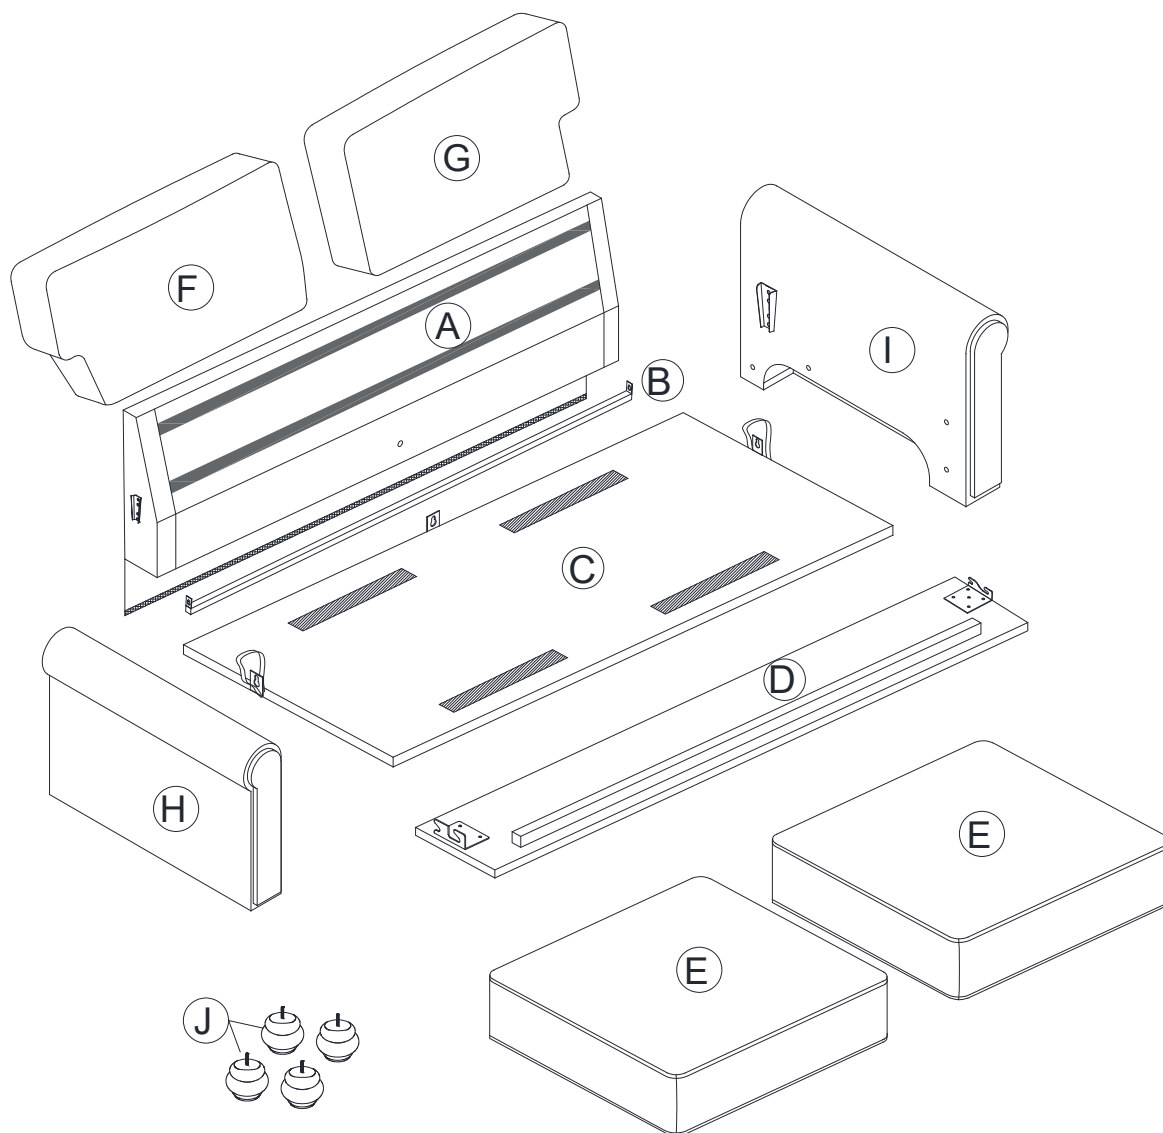

Exploded Diagram

Recommend 2 or more adults for quicker assembly.

PARTS LIST

A x 1  Back Frame	B x 1  Back Rail	C x 1  Seat Frame
D x 1  Front Panel	E x 2  Seat Cushion	F x 1  Left Back Cushion
G x 1  Right Back Cushion	H x 1  Left Armrest	I x 1  Right Armrest
J x 4  Wood Leg		

HARDWARE LIST

1 x 4 +1  Plastic Washer	2 x 1  Allen Key	
---	---	--

Be sure to check all packing material carefully for small parts, which may have come loose inside the carton during shipment.

STEP 1

STEP 2