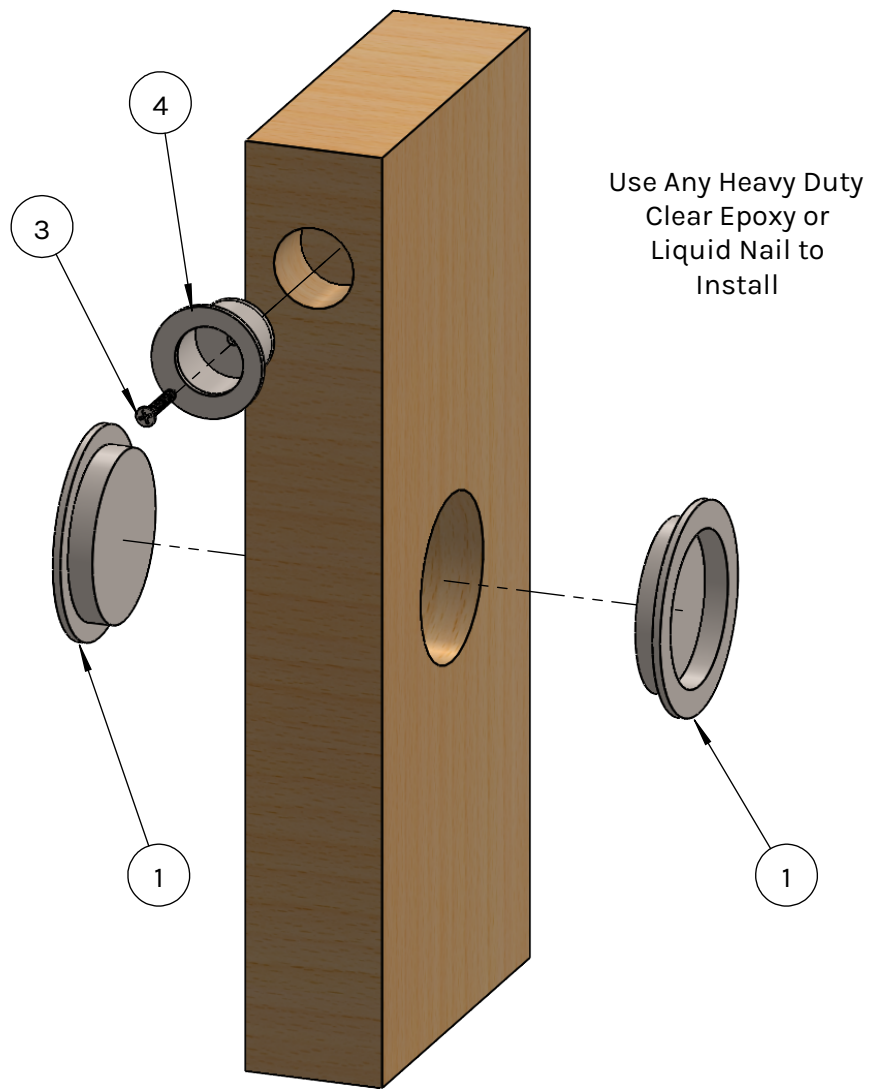

PL-66R Full Dummy Installation Diagram

Dummy Rose
PLD66R
(Needs 2)

Edge Pull
EP-400R
(Needs 1)

Wood Screw
#8 X 3/4
(Needs 1)