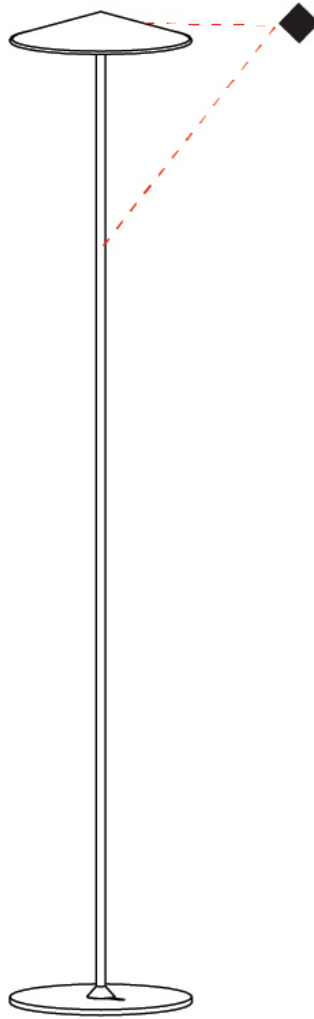

PLA PORTABLE

D94048-

PROJECT

TYPE

SPECIFIER

QUANTITY

DATE