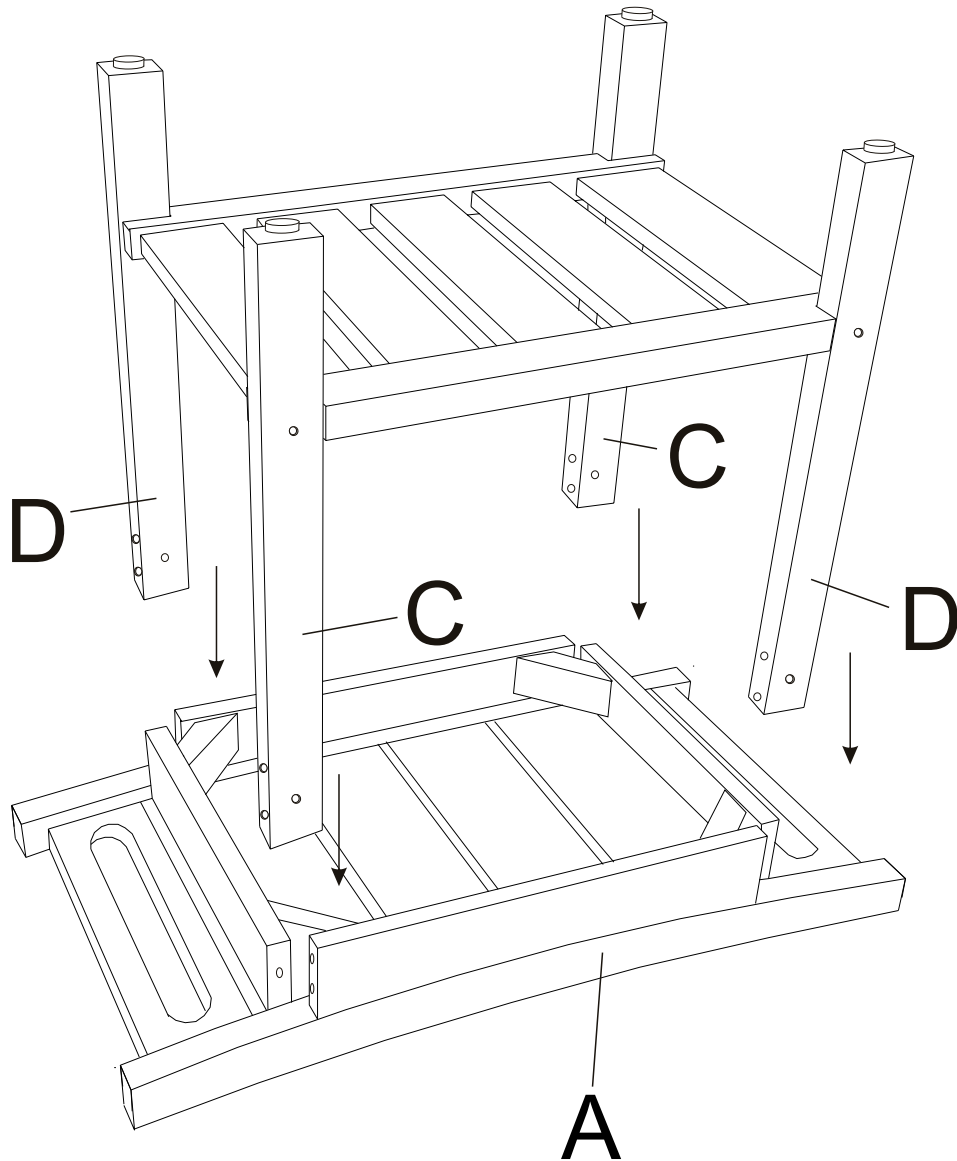

<p>Ax1</p>  <p>Seat</p>	<p>Bx1</p>  <p>Shelf</p>	<p>Cx2</p>  <p>Leg</p>
<p>Dx2</p>  <p>Leg</p>	<p>Ex8</p>  <p>M6x60mm Screw</p>	<p>Fx8</p>  <p>M6x50mm Screw</p>
<p>Gx1</p>  <p>Allen Wrench</p>		

Assembly Steps

Step 1

- Align the holes on the Legs C & D with the holes on Shelf B. Secured with Screws F and Allen Wrench G. Lightly tighten the screws.

Assembly Steps

Step 2

- Align the holes on Legs C & D with the holes on the apron on the Seat A.