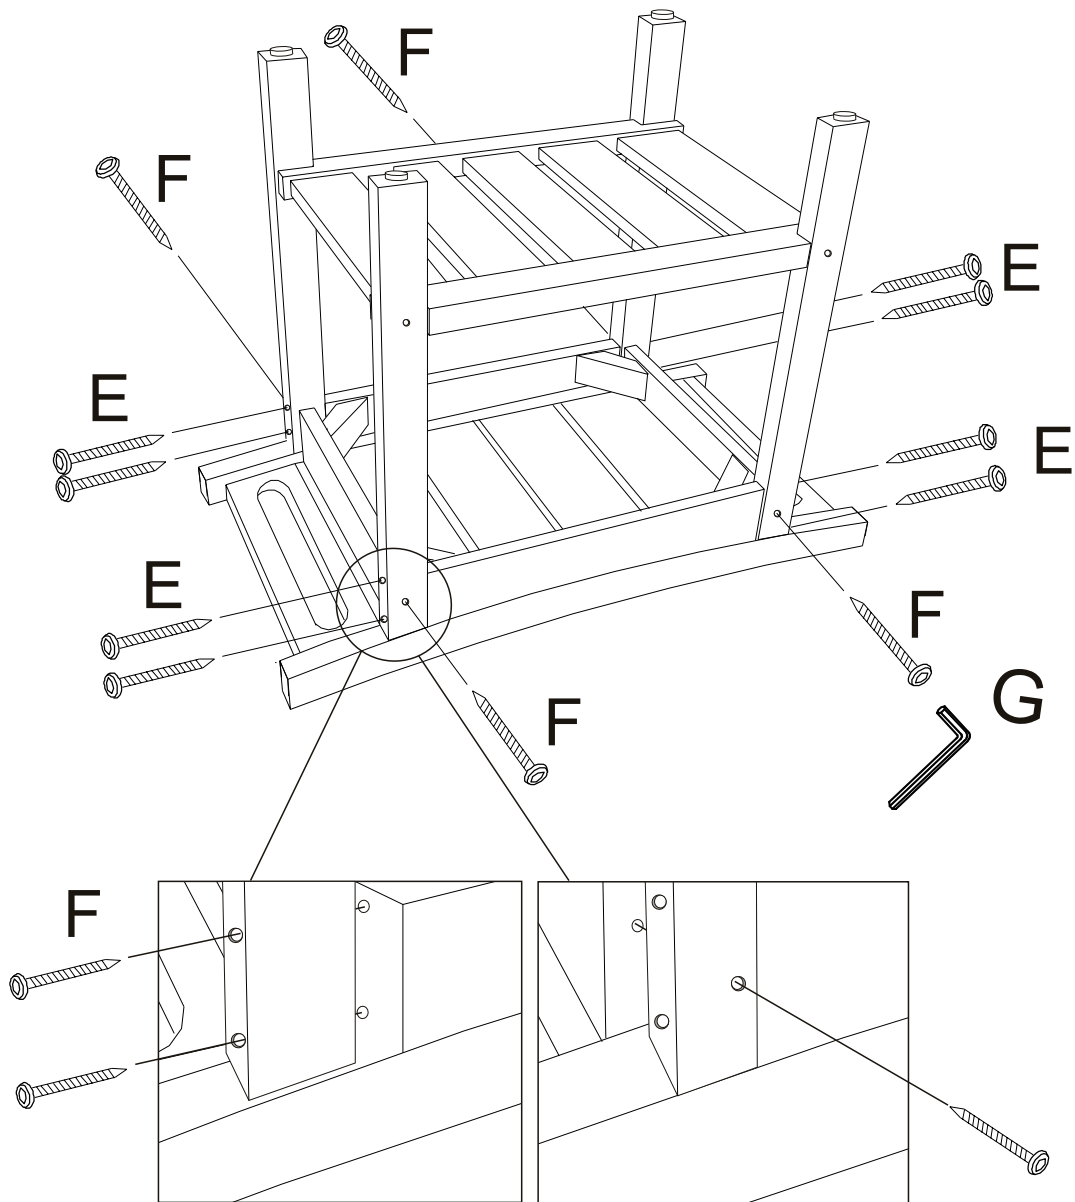

Assembly Steps

Step 3

- Secured with Screws F & E and Allen Wrench G. Tighten the screws.