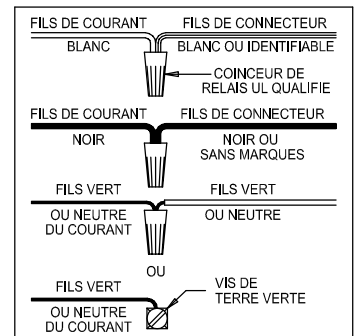

Assembly & Installation Instructions

CAUTION: Read instructions carefully and turn electricity off at main circuit breaker panel before beginning installation.

WARNING - If any Special Control Devices are used with this Fixture, Follow the Instructions Carefully to assure full compliance with N.E.C. requirements. If there are any questions, contact a Qualified Electrical Contractor.

CAUTION - All glass is fragile, use care when handling Glass component(s) and or Lamp(s).

WARNING - This product contains chemicals known to the State of California to cause cancer, birth defects and /or other reproductive harm. Thoroughly wash hands after installing, handling, cleaning, or otherwise touching this product.

B, C & J
(NOT FURNISHED)
(NO INCLUIDA)
(NON FOURNIE)

ASSEMBLY STEPS: PASOS PARA ENSAMBLAR: MODE D'ASSEMBLAGE:

1. A → B
2. E → C
3. D → E, C
4. J → F
5. K, L, M → G
6. H → G
7. I → H, G

Instrucciones de ensamblaje e instalación