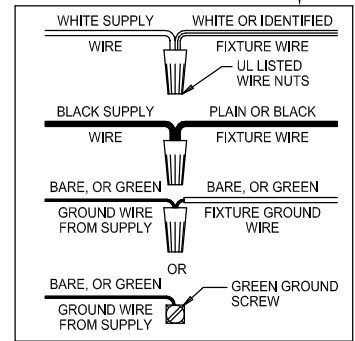

Assembly & Installation Instructions

CAUTION: Read instructions carefully and turn electricity off at main circuit breaker panel before beginning installation.

WARNING - If any Special Control Devices are used with this Fixture, Follow the Instructions Carefully to assure full compliance with N.E.C. requirements. If there are any questions, contact a Qualified Electrical Contractor.

B, C & J
(NOT FURNISHED)
(NO INCLUIDA)
(NON FOURNIE)

ASSEMBLY STEPS: PASOS PARA ENSAMBLAR: MODE D'ASSEMBLAGE:

1. A → B
2. E → C
3. D → E, C
4. J → F
5. K, L, M → G
6. H → G
7. I → H, G

Instrucciones de ensamblaje e instalación