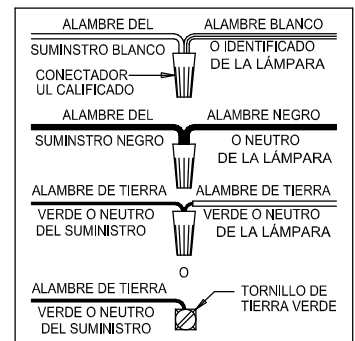

CAUTION - All glass is fragile, use care when handling Glass component(s) and or Lamp(s).

WARNING - This product contains chemicals known to the State of California to cause cancer, birth defects and /or other reproductive harm. Thoroughly wash hands after installing, handling, cleaning, or otherwise touching this product.

B, C & J
(NOT FURNISHED)
(NO INCLUIDA)
(NON FOURNIE)

ASSEMBLY STEPS: PASOS PARA ENSAMBLAR: MODE D'ASSEMBLAGE:

1. A → B
2. E → C
3. D → E, C
4. J → F
5. K, L, M → G
6. H → G
7. I → H, G

Instrucciones de ensamblaje e instalación