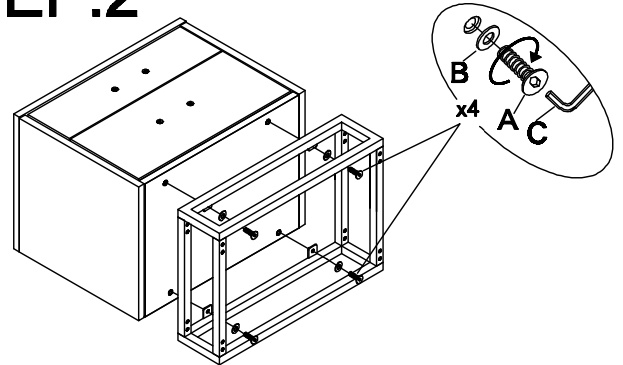

INSPIREDHOME®

NST156-09 Assembly Instructions

Emiliana

Parts

NO.	Picture	Description	Size(cm)	QTY
1		Table Body	50.8x35.5x38	1
2		Metal Tube	50x12.7x7	2
3		Metal Tube	30.7x2x2	4

Hardware

NO.	Picture	Description	Size(mm)	QTY
A		Bolt	M6x15	20
B		Washer	M6x18	4
C		Allen Key	M4	1
D		Adjustable Foot	M6x10	4

STEP:1

STEP:2

STEP:3

STEP:3

Overall Size:20"x18"x20"H