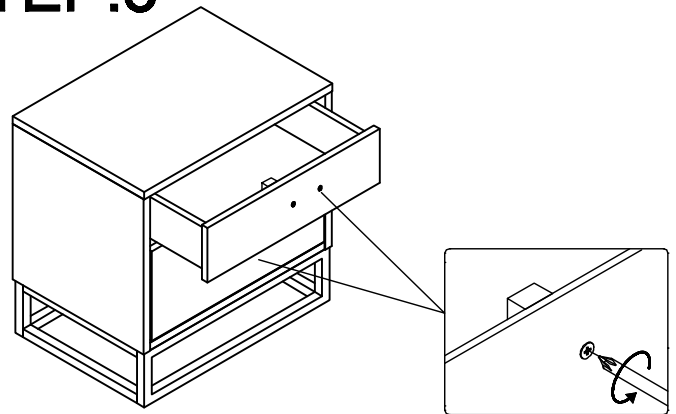

INSPIREDHOME®

NST156-09 Assembly Instructions

Emiliana

Parts

NO.	Picture	Description	Size(cm)	QTY
1		Table Body	50.8x35.5x38	1
2		Metal Tube	50x12.7x7	2
3		Metal Tube	30.7x2x2	4

Hardware

NO.	Picture	Description	Size(mm)	QTY
A		Bolt	M6x15	20
B		Washer	M6x18	4
C		Allen Key	M4	1
D		Adjustable Foot	M6x10	4

STEP:1

STEP:2

STEP:3

STEP:3

Overall Size:20"x18"x20"H