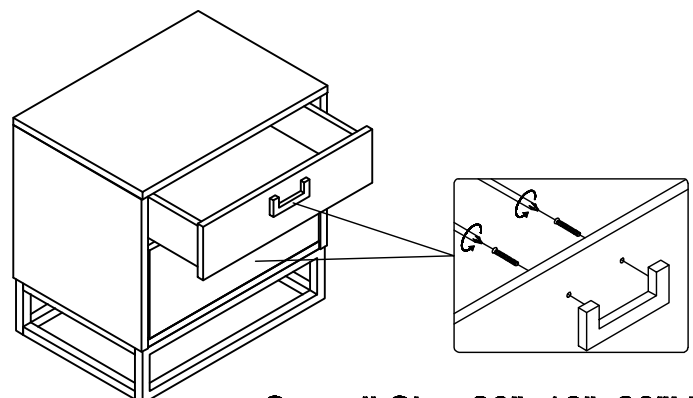

INSPIREDHOME®

NST156-09 Assembly Instructions

Emiliana

Parts

NO.	Picture	Description	Size(cm)	QTY
1		Table Body	50.8x35.5x38	1
2		Metal Tube	50x12.7x7	2
3		Metal Tube	30.7x2x2	4

Hardware

NO.	Picture	Description	Size(mm)	QTY
A		Bolt	M6x15	20
B		Washer	M6x18	4
C		Allen Key	M4	1
D		Adjustable Foot	M6x10	4

STEP:1

STEP:2

STEP:3

STEP:3

Overall Size:20"x18"x20"H