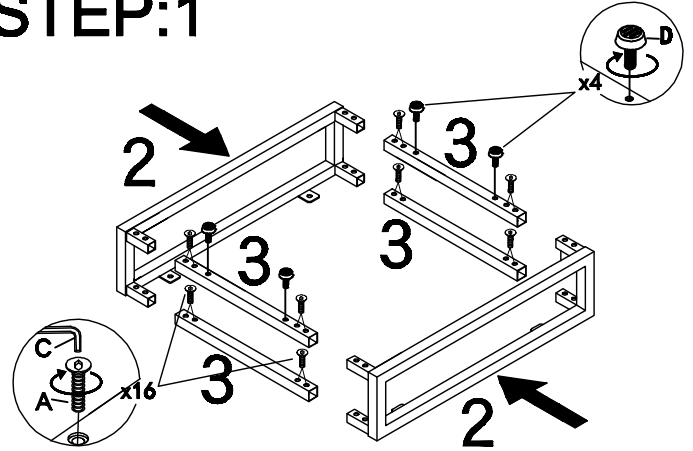

INSPIREDHOME®

NST156-09 Assembly Instructions

Emiliana

Parts

NO.	Picture	Description	Size(cm)	QTY
1		Table Body	50.8x35.5x38	1
2		Metal Tube	50x12.7x7	2
3		Metal Tube	30.7x2x2	4

Hardware

NO.	Picture	Description	Size(mm)	QTY
A		Bolt	M6x15	20
B		Washer	M6x18	4
C		Allen Key	M4	1
D		Adjustable Foot	M6x10	4

STEP:1

STEP:2

STEP:3

STEP:3

Overall Size:20"x18"x20"H