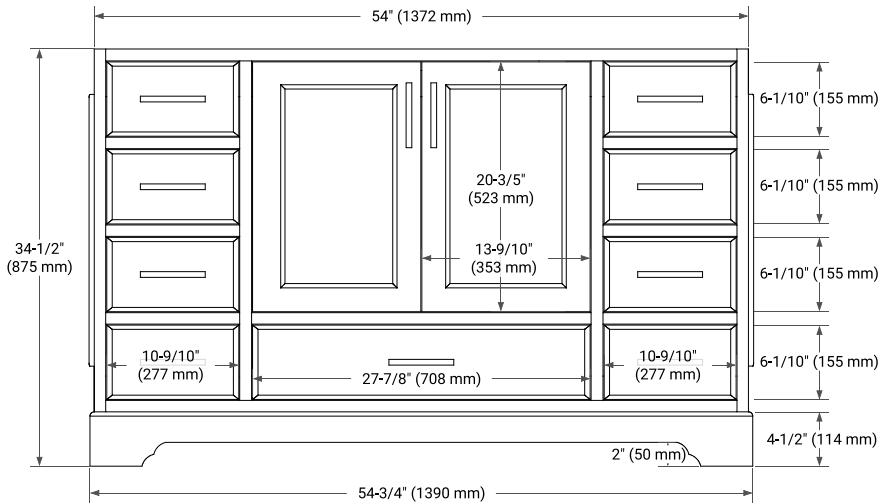

54" SINGLE SINK BASE CABINET

BASE CABINET DIMENSIONS

54" W x 21.5" D x 34.5" H

FEATURES

- Solid wood frame & plywood panels
- Dovetail drawers and joints
- Soft closing doors & drawers

HARDWARE FINISHES*

Brushed Nickel   Satin Brass   Matte Black   Polished Chrome

*Hardware comes preinstalled with the illustrated option. Other finishes are available on our online store if you prefer a different one.

AVAILABLE COLORS

White   Grey   Midnight Blue

FRONT VIEW

SIDE VIEW

PLAN VIEW