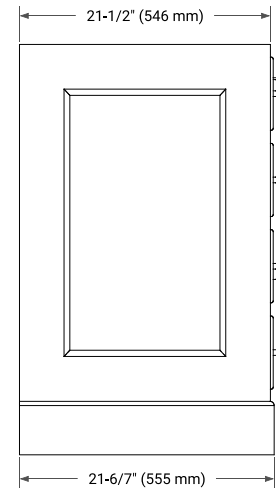

54" SINGLE SINK BASE CABINET

BASE CABINET DIMENSIONS

54" W x 21.5" D x 34.5" H

FEATURES

- Solid wood frame & plywood panels
- Dovetail drawers and joints
- Soft closing doors & drawers

HARDWARE FINISHES*

Brushed Nickel   Satin Brass   Matte Black   Polished Chrome

*Hardware comes preinstalled with the illustrated option. Other finishes are available on our online store if you prefer a different one.

AVAILABLE COLORS

White   Grey   Midnight Blue

FRONT VIEW

SIDE VIEW

PLAN VIEW