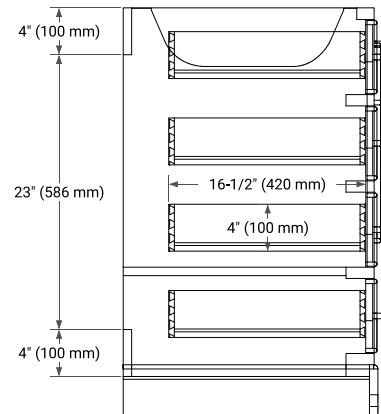

54" SINGLE SINK BASE CABINET

BASE CABINET DIMENSIONS

54" W x 21.5" D x 34.5" H

FEATURES

- Solid wood frame & plywood panels
- Dovetail drawers and joints
- Soft closing doors & drawers

HARDWARE FINISHES*

Brushed Nickel Satin Brass Matte Black Polished Chrome

55" SINGLE RECTANGLE SINK COUNTERTOP WITH 1.5 IN. THICKNESS

OVERALL DIMENSIONS

55" W x 22" D x 1.5" H

COUNTERTOP OPTIONS

Carrara Marble

White Quartz

FEATURES

- Solid countertop with mitered edges & seams
- Undermount white rectangular sink
- Pre-drilled for 8" widespread faucet

INCLUDED

- Countertop
- Matching Backsplash
- Rectangle Sink

COUNTERTOP PLAN VIEW

EDGE SIDE VIEW

THREE DIMENSIONAL COUNTERTOP VIEW