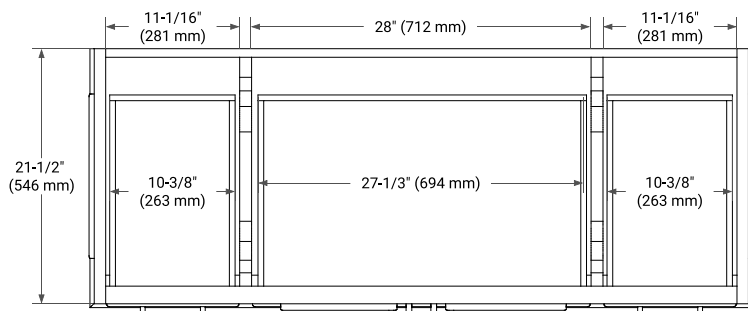

54" SINGLE SINK BASE CABINET

BASE CABINET DIMENSIONS

54" W x 21.5" D x 34.5" H

FEATURES

- Solid wood frame & plywood panels
- Dovetail drawers and joints
- Soft closing doors & drawers

HARDWARE FINISHES*

Brushed Nickel Satin Brass Matte Black Polished Chrome

55" SINGLE RECTANGLE SINK COUNTERTOP WITH 1.5 IN. THICKNESS

OVERALL DIMENSIONS

55" W x 22" D x 1.5" H

COUNTERTOP OPTIONS

Carrara Marble

White Quartz

FEATURES

- Solid countertop with mitered edges & seams
- Undermount white rectangular sink
- Pre-drilled for 8" widespread faucet

INCLUDED

- Countertop
- Matching Backsplash
- Rectangle Sink

COUNTERTOP PLAN VIEW

EDGE SIDE VIEW

THREE DIMENSIONAL COUNTERTOP VIEW