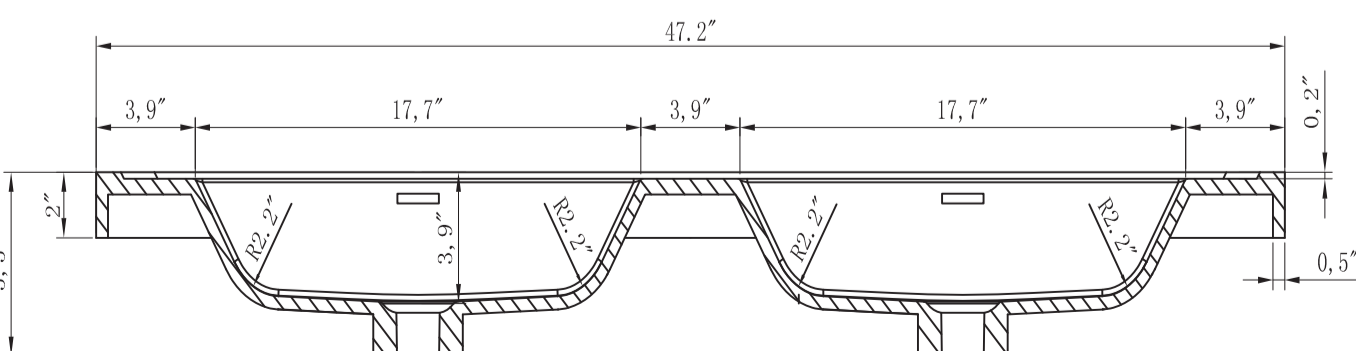

● Wood surface should only be cleaned with wood care products such as soapy water or furniture polish.

RECTING TOOL

DRAWER'S ADJUST

INSTALLATION INSTRUCTIONS