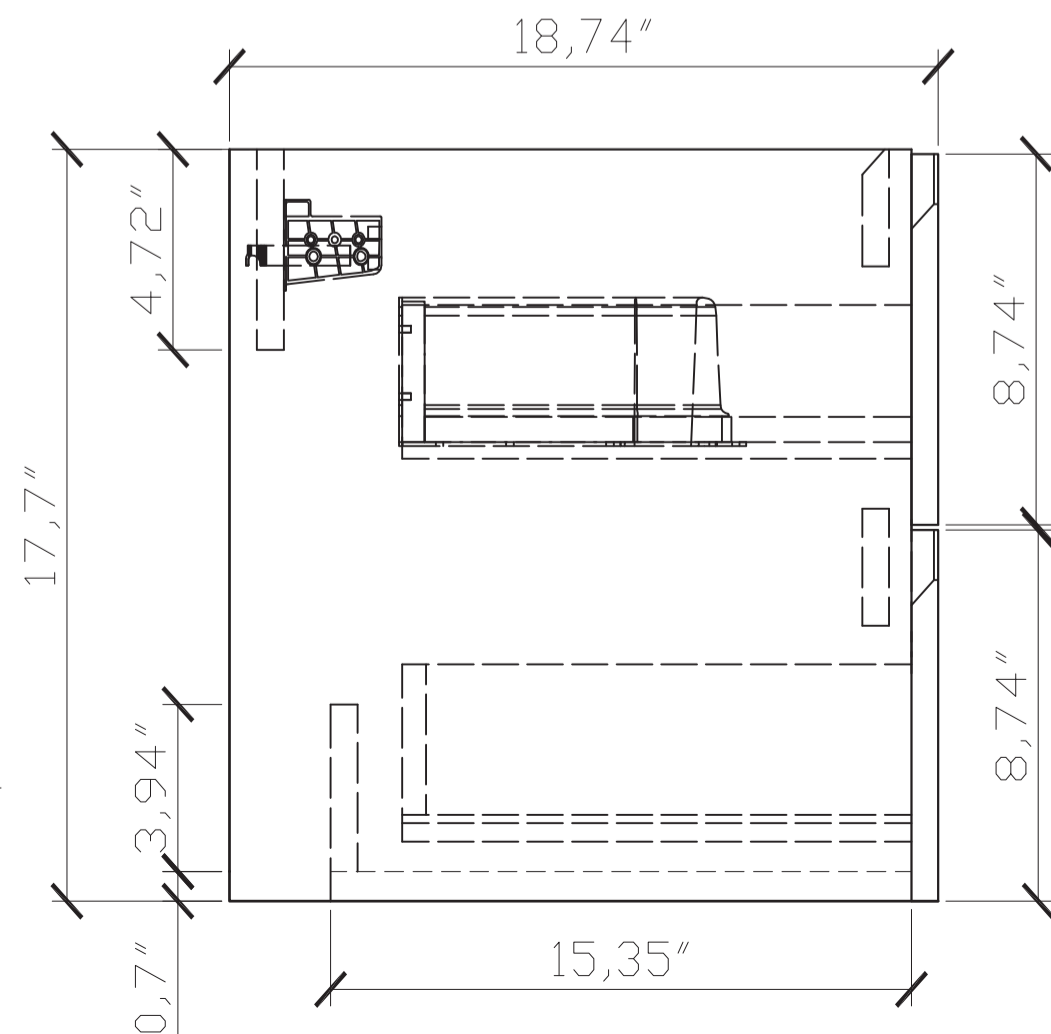

● Wood surface should only be cleaned with wood care products such as soapy water or furniture polish.

RECTING TOOL

DRAWER'S ADJUST

INSTALLATION INSTRUCTIONS