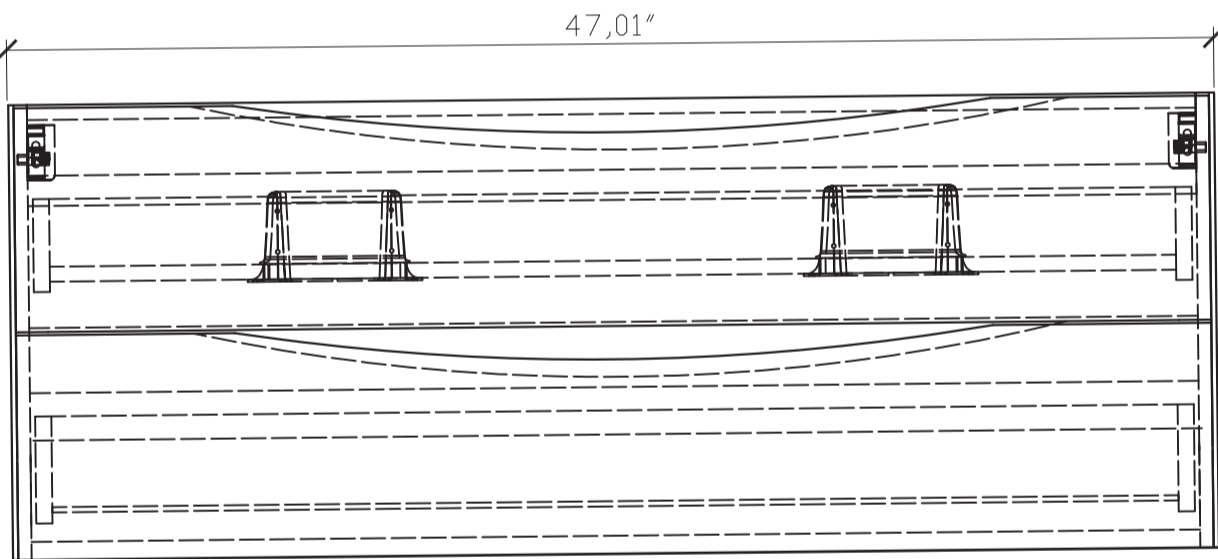

● Wood surface should only be cleaned with wood care products such as soapy water or furniture polish.

RECTING TOOL

DRAWER'S ADJUST

INSTALLATION INSTRUCTIONS