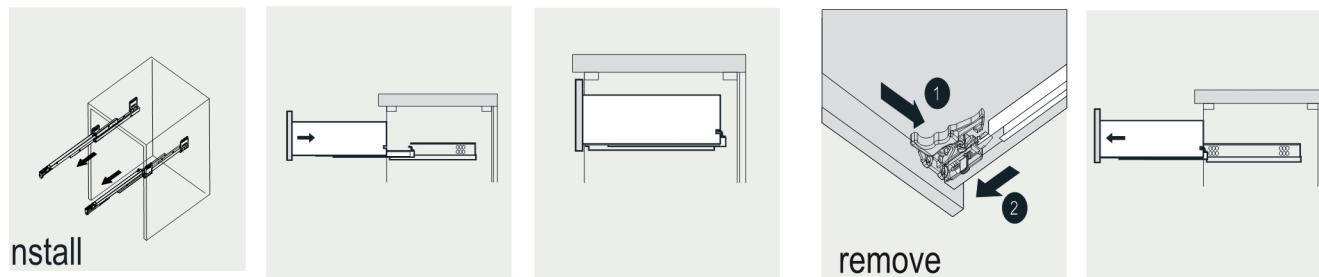

● Wood surface should only be cleaned with wood care products such as soapy water or furniture polish.

RECTING TOOL

DRAWER'S ADJUST

INSTALLATION INSTRUCTIONS