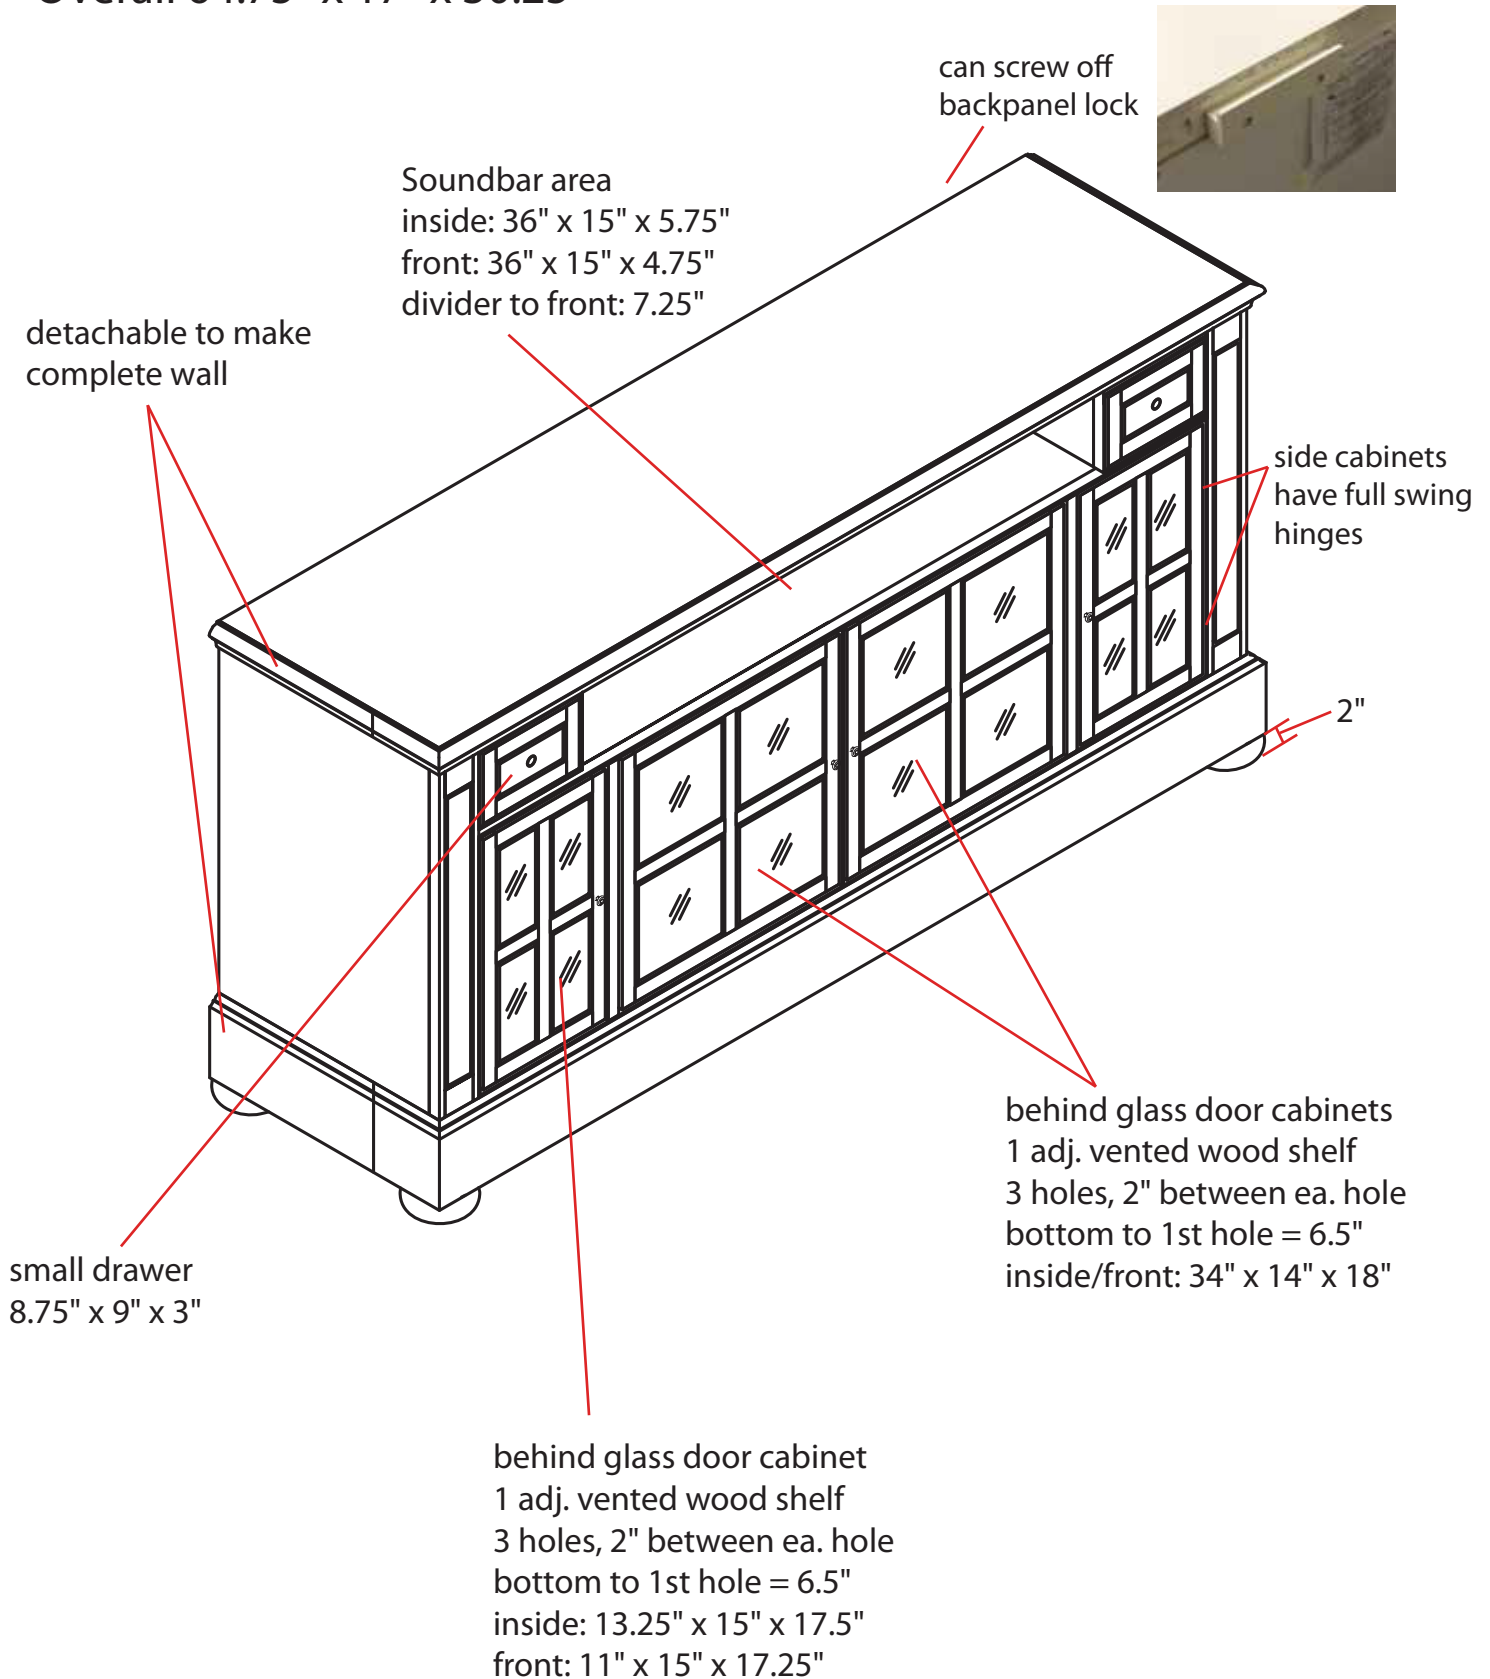

# 63" TV Console production

Overall 64.75" x 17" x 30.25"

\* Vintage White Finish  
Please note white will take on color of lighting in room