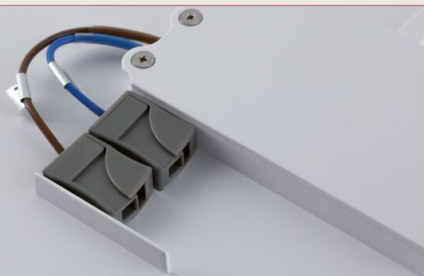

Quick Connector