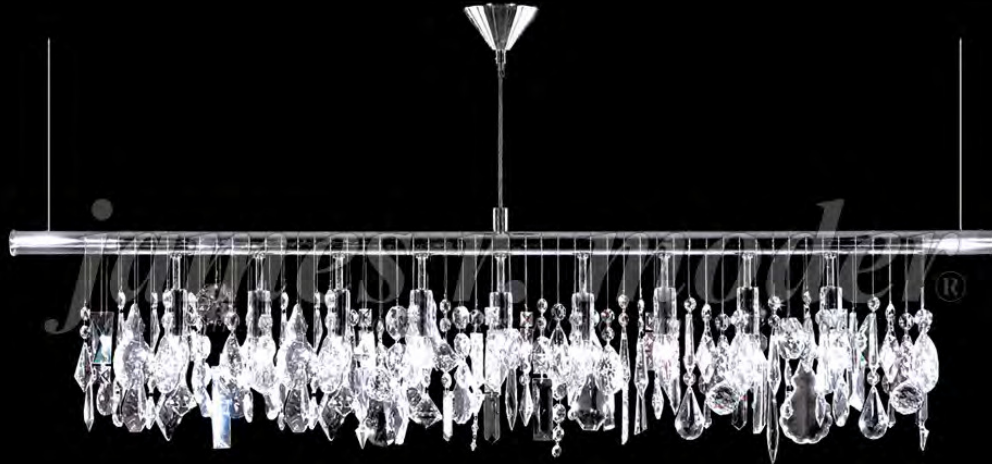

*james r. moder*® / *moder's* **IMPACT**™ CRYSTAL CHANDELIER *Fashion*  
BEVERLY HILLS • NEW YORK • PARIS • LONDON • TOKYO • VANCOUVER

94160S11

Model #: **94160S11**  
Fashionable Broadway Collection

Specifications

SKU: 94160S11

Finish: Silver

Crystal: SPECTRA CRYSTAL by Swarovski -Clear

Arms: N/A

Shades: N/A

H: 10 D/L: 47 W: N/A Extends: N/A (inches)

Hanging Weight: 16 (lbs)

Number of Bulbs: 9