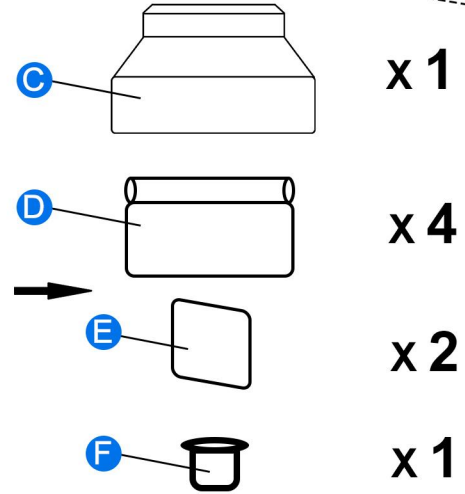

Packages 1

Packages 2

1

2