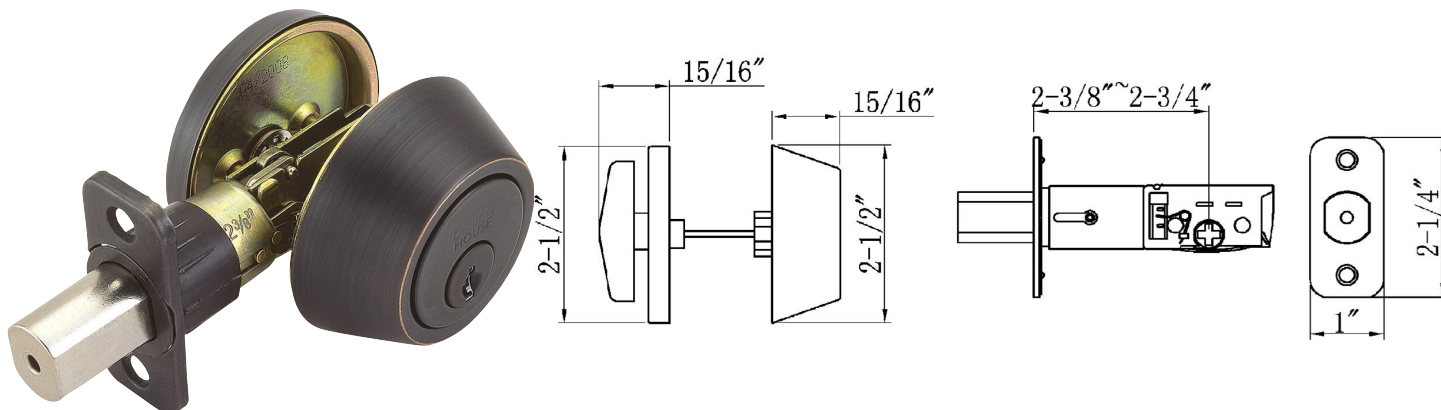

Single Cylinder 2-Way Adjustable Deadbolt Oil Rubbed Bronze

SPECIFICATIONS

MATERIAL CONSTRUCTION:	Brass	KEYWAY:	KW
LOCK FUNCTION:	Deadbolt	REMOVABLE CORE:	No
DEADBOLT FUNCTION:	Single Cylinder	LATCH FACEPLATE I:	Universal (Drive In)
EXTERIOR MAX PROJECTION:	0.94"	LATCH BACKSET:	Adj; 2-3/8" - 2-3/4"
INTERIOR MAX PROJECTION:	0.94"	LATCH TYPE:	6 Way / Universal / Drive-in
KOB VS. LEVER:	N/A	LATCHBOLT THROW DISTANCE:	1"
KNOB DIMENSIONS:	N/A	# PINS IN CYLINDER:	5
LEVER LENGTH:	N/A	ANTI-BUMP PIN INSTALLED:	Yes
ROSE DIMENSIONS:	2.5" H x 2.5" W x 2.5" D	# KEYS INCLUDED:	2
ROSETTE / ESCUTCHEON SHAPE:	Round	SPINDLE TYPE:	Deadbolt
CROSS BORE:	2.13"	MOUNTING HARDWARE INCLUDED:	Yes
EDGE BORE:	1"	TOOLS NEEDED FOR INSTALLATION:	Phillips Screwdriver
HANDING:	Reversible	ASSEMBLED WEIGHT:	1.05 lbs.
REKEYABLE?:	Yes		