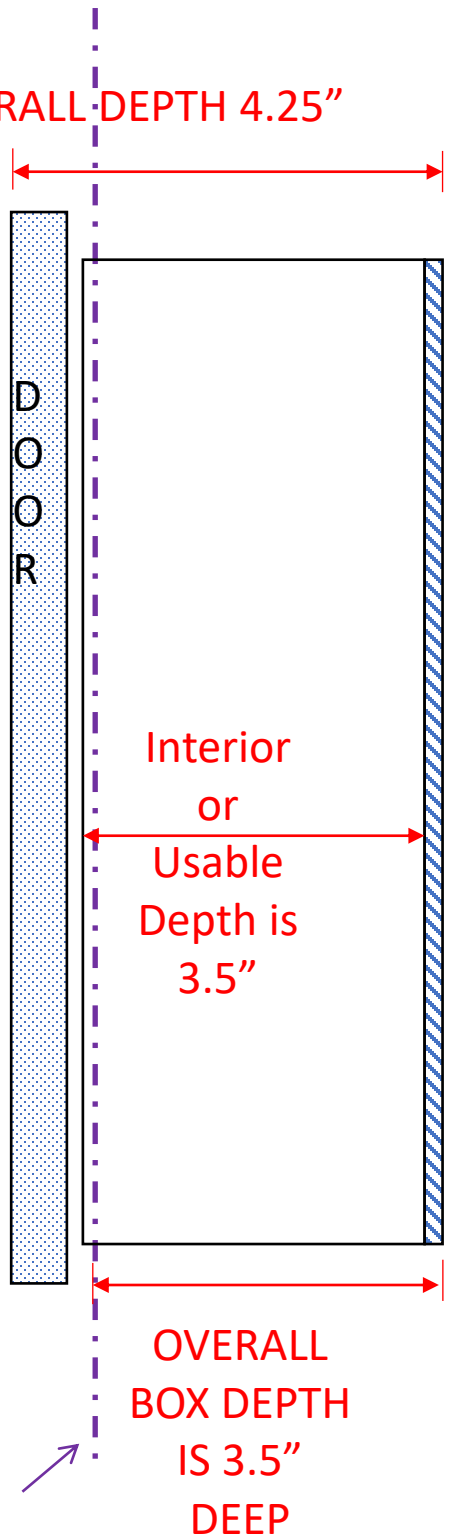

Thin plastic trim surround covers the edges of your rough opening once it's installed in the wall. (1/2" of coverage all the way around) The door covers the entire trim surround when closed.

Full 3.5" of depth inside the cabinet

WG Wood Products

SPECIFICATION SHEET

52nd Street® Series Frameless
Recessed in the wall Cabinet

Side View of Recessed Cabinet

3.5" deep 52nd Street Series Frameless models (4.25" overall depth)

These models have a door which is $\frac{3}{4}$ " larger all the way around than the cabinet box itself so the entire cabinet box and trim surround is covered when the door is closed.

These models must be screwed to the studs on both sides of the wall opening.

Drywall surface

OVERALL DEPTH 4.25"

Frameless recessed cabinets have a thin plastic trim surround which covers the rough edge of the drywall when inserted into the opening.

Back of wall opening

WG Wood Products

SPECIFICATION SHEET

52nd Street® Series Frameless
Recessed in the wall Cabinet

Model #	Door Height	Door Width	Box Insert Dimensions	Interior Dimensions	Rough Opening Needed in wall	Number of Shelves Included	Number of Doors Included
218	19.5	15.5	18h x 14w x 3.75d	16.5h x 12.5w x 3.5d	18.25h x 14.25w	3	1
222	23.5	15.5	22h x 14w x 3.75d	20.5h x 12.5w x 3.5d	22.25h x 14.25w	3	1
224	25.5	15.5	24h x 14w x 3.75d	22.5h x 12.5w x 3.5d	24.25h x 14.25w	3	1
228	29.5	15.5	28h x 14w x 3.75d	26.5h x 12.5w x 3.5d	28.25h x 14.25w	3	1
230	31.5	15.5	30h x 14w x 3.75d	28.5h x 12.5w x 3.5d	30.25h x 14.25w	4	1
234	35.5	15.5	34h x 14w x 3.75d	32.5h x 12.5w x 3.5d	34.25h x 14.25w	4	1