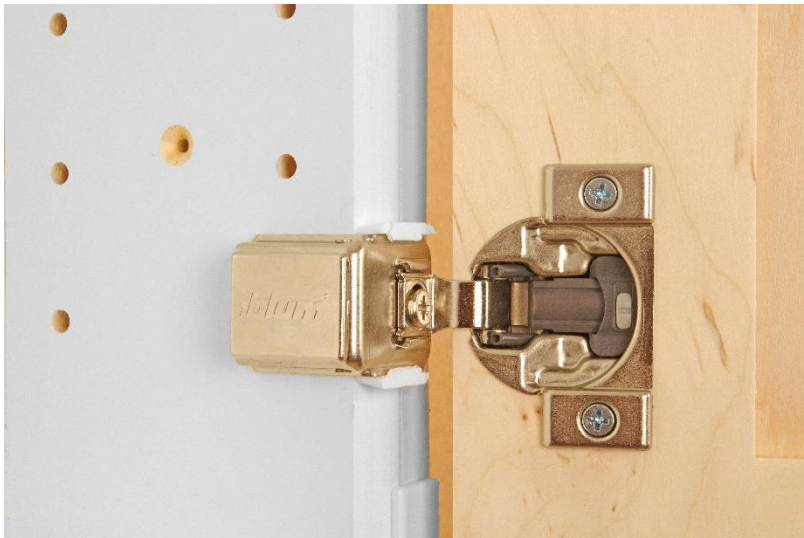

Mounting: Mount by screwing into studs on both sides of the wall opening

Finish: Depending on model number, ready to paint, finished in any one of our colors, or your custom paint color.

Features:

- ✓ Solid wood construction – screwed together to last a lifetime, especially in a humid bathroom environment!
- ✓ Handcrafted right here in the USA, in sunny Sarasota, Florida!
- ✓ Fully adjustable glass shelves
- ✓ Solid pine box is already finished with white enamel inside regardless of which door finish or model you choose
- ✓ Solid MDF slab style door
- ✓ Concealed hinges with soft close feature built in
- ✓ Easy installation – simply screws to the studs on each side of the opening using included screws. Four mounting screws for super secure mounting
- ✓ Our unique, patented design of shelf supports keeps the shelf in place. Because the acrylic shelves slide in through the front, the shelves can't fall off and can't move, but you can still adjust them anytime you want.
- ✓ Door is primed and ready to paint. Paint it your wall color and the cabinet virtually disappears.
- ✓ Door is reversible – we don't drill for the knob, so you could mount the door on either side as desired.
- ✓ Only requires two screws to mount the door!
- ✓ Door only projects about 1" from the wall when closed.
- ✓ Changeable / Upgradeable anytime with over 30 different door styles available.

WG Wood Products

SPECIFICATION SHEET

52nd Street® FR Series Frameless
Recessed in the wall Cabinet

Solid MDF slab Style
door can open either
direction

Cabinet box with adjustable acrylic shelves inside
is already finished in white enamel regardless of
model chosen.

Thin plastic trim surround covers the edges of your rough opening once it's installed in the wall. (1/2" of coverage all the way around) The door covers the entire trim surround when closed.

Full 3.5" of depth inside the cabinet