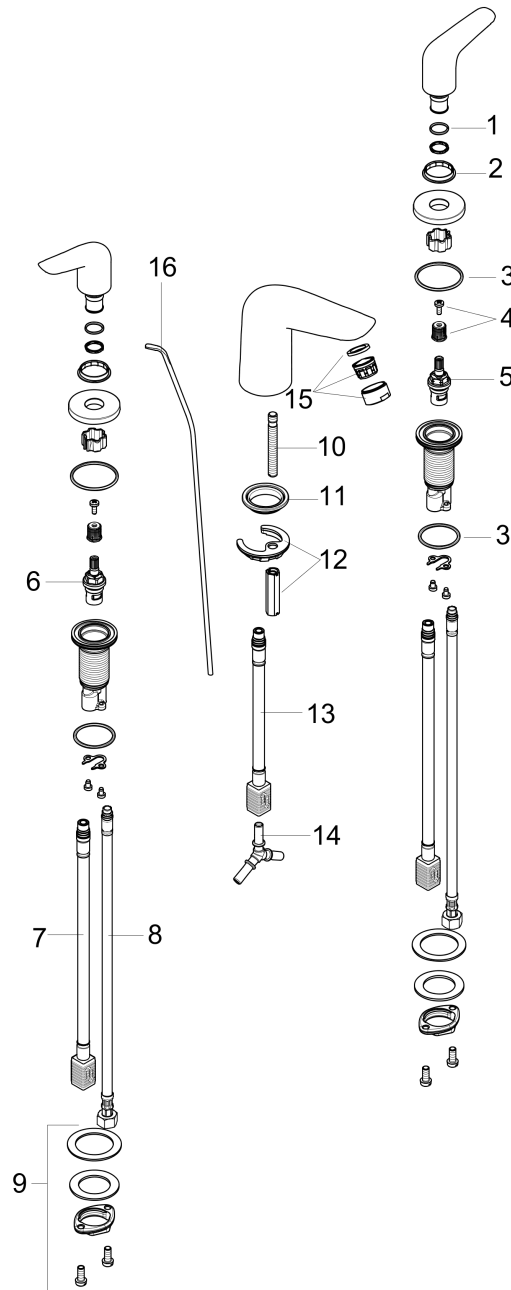

**Focus N**  
**Widespread Faucet 100 with Pop-Up Drain, 1.2 GPM**  
 Finishes : **chrome** Part no. : **71140001**

Exploded drawing

Year of production: >07/18

### Widespread Faucet 100 with Pop-Up Drain, 1.2 GPM

Finishes : **chrome** Part no. : **71140001**

#### Spare parts list

Year of production: >07/18

Pos.	Description	Part no.	Price	PU
1	O-Ring 14x1,5	98201000	-	1
2	set of color-rings cold / hot water	95819000	-	1
3	O-ring 33x2,5	92907000	-	1
4	handle fixing set	98932000	-	1
5	shut off unit left closing	95366000	-	1
6	shut off unit right closing	98817000	-	1
7	connection hose 400 mm M10x1	92914000	-	1
8	connection hose 450 mm M8x0,75 G3/8	97206000	-	1
9	nut	97209000	-	1
10	screw M8 x 68	97736000	-	1
11	seal Ø 42	98722000	-	1
12	fixing set	96016000	-	1
13	connection hose 200 mm M10x1	92913000	-	1
14	hose connection angel	92905000	-	1
15	aerator M24x1 (4,5 l/min)	92879000	-	1
16	pull rod	96657000	-	1
a	handle	93199000	-	1
b	escutcheon for handle	92956000	-	1
c	spout cpl.	93198000	-	1
d	pop up waste	88509000	-	1