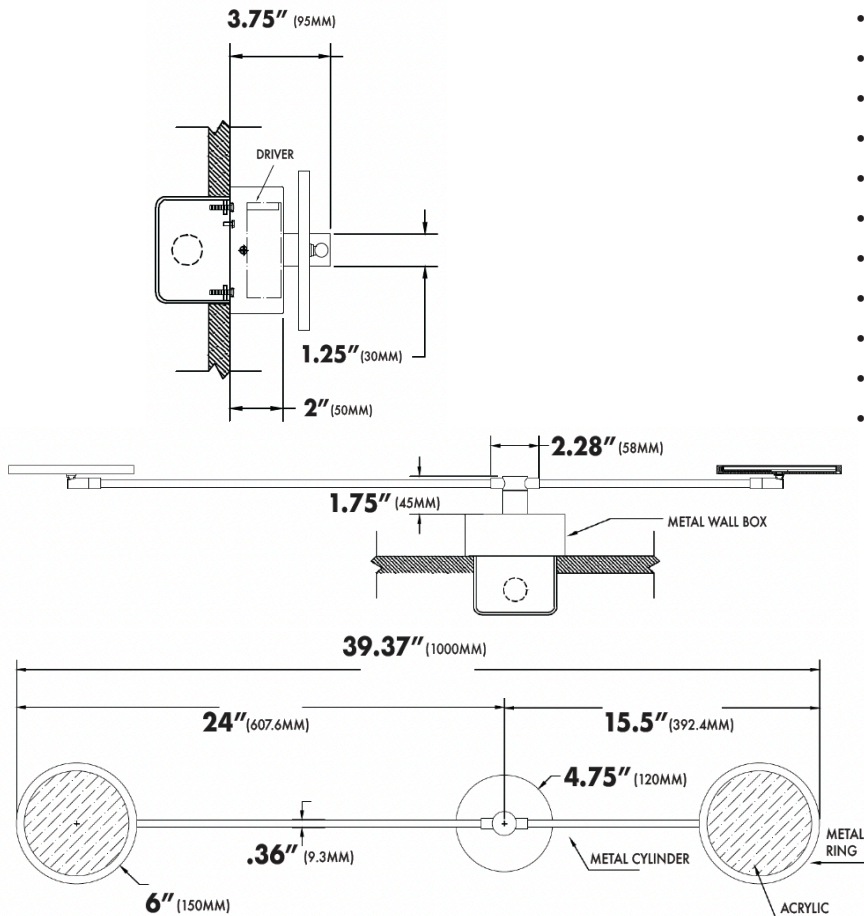

## DIMENSIONS

## FEATURES

- LUMENS: 950.90 LM
- WATTS: 15.97 W
- VOLTAGE: 120V
- CRI: 90
- CCT: 3000K
- IP RATED: DRY LOCATION - IP20
- MATERIAL: ALUMINUM / ACRYLIC
- FINISH: ANTIQUE BRASS
- LIFETIME: 50000 HOURS
- DIMMABLE: YES
- WARRANTY: 5-YEAR LIMITED