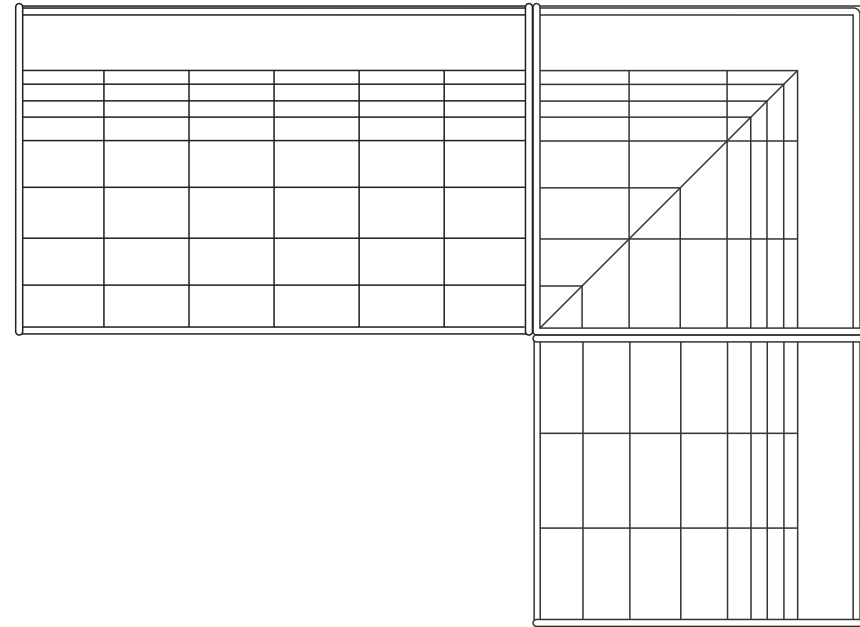

Ethnicraft

N701 modular sofa set - combo right - 1 seater + 2 seater + 90° square corner - Dimensions (cm)

231

171

171

43

231

76

Ethnicraft

N701 modular sofa set - combo right - 1 seater + 2 seater + 90° square corner - Dimensions (inches)

91.0

67.5

67.5

17.0

91.0

30.5