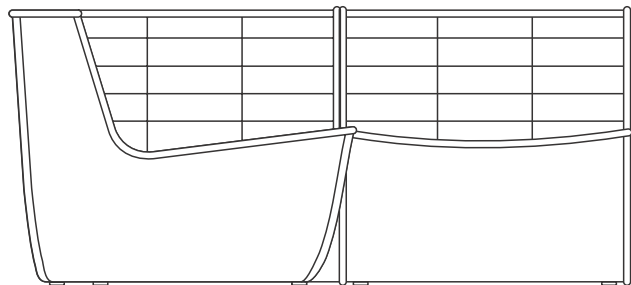

Ethnicraft

N701 modular sofa set - combo right - 1 seater + 2 seater + 90° square corner - Dimensions (cm)

231

171

171

43

231

76

Ethnicraft

N701 modular sofa set - combo right - 1 seater + 2 seater + 90° square corner - Dimensions (inches)

91.0

67.5

67.5

17.0

91.0

30.5