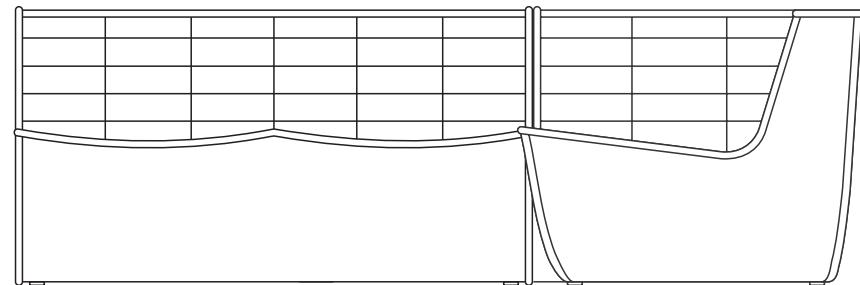

Ethnicraft

N701 modular sofa set - combo right - 1 seater + 2 seater + 90° square corner - Dimensions (cm)

231

171

171

43

231

76

Ethnicraft

N701 modular sofa set - combo right - 1 seater + 2 seater + 90° square corner - Dimensions (inches)

91.0

67.5

67.5

17.0

91.0

30.5