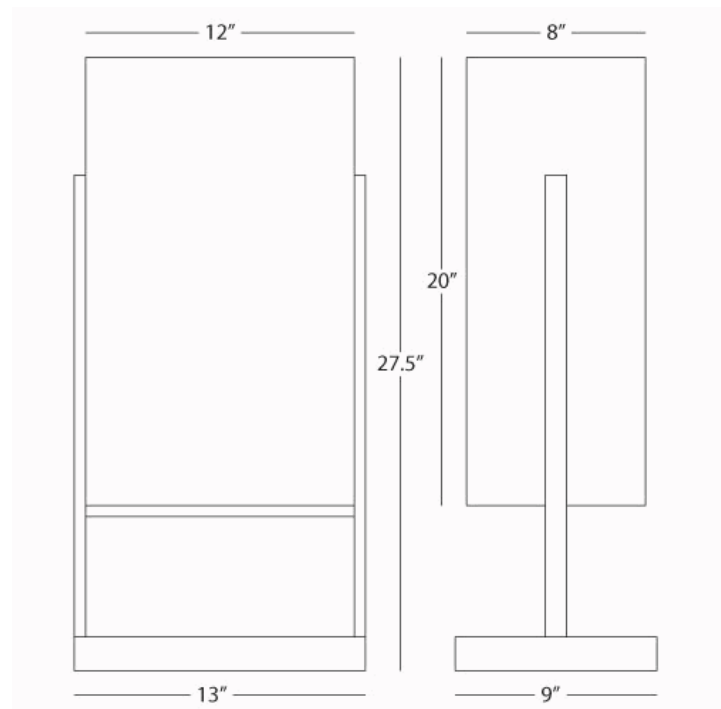

NIKOLE

196

Table Lamp

1-150W Max.

Bulb Type: A

Switch: Hi-Lo Dimming

Modern Brass Finish

White Marble Base

Frosted, White Acrylic Shade

FINISH OPTION:

S196 - Polished Nickel

** Available for Quick SHIP **