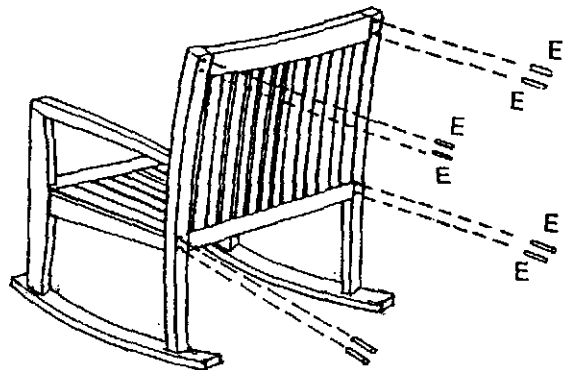

ASSEMBLY INSTRUCTIONS

TEAKWOOD ROCKING ARMCHAIR (ATF61, ATF71)

PARTS

STEP 1

STEP 2

STEP 3

ASSEMBLY INSTRUCTIONS
TEAKWOOD ROCKING ARMCHAIR (ATF61, ATF71)

NO.	PARTS.	QTY.
A	BACKREST 	1
B1,B2	ARM-LEGS 	2
C	SEAT SLATS 	1
D	FRONT STRETCHER 	1
E	DOWEL 	12 (2 EXTRAS)
F	SCREW 	4
G	SANDPAPER 	1
H	GLUE 	1