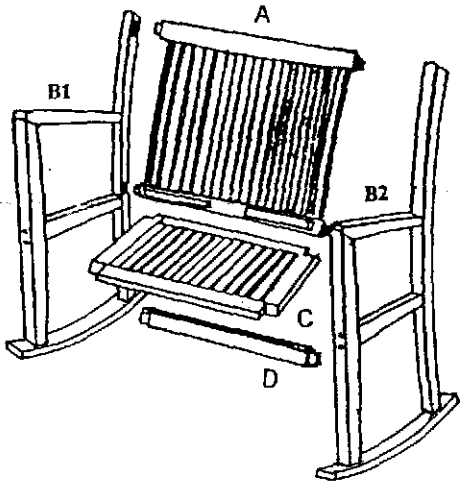

ASSEMBLY INSTRUCTIONS

TEAKWOOD ROCKING ARMCHAIR (ATF61, ATF71)

PARTS

STEP 1

STEP 2

STEP 3

ASSEMBLY INSTRUCTIONS
TEAKWOOD ROCKING ARMCHAIR (ATF61, ATF71)

NO.	PARTS.	QTY.
A	BACKREST 	1
B1,B2	ARM-LEGS 	2
C	SEAT SLATS 	1
D	FRONT STRETCHER 	1
E	DOWEL 	12 (2 EXTRAS)
F	SCREW 	4
G	SANDPAPER 	1
H	GLUE 	1