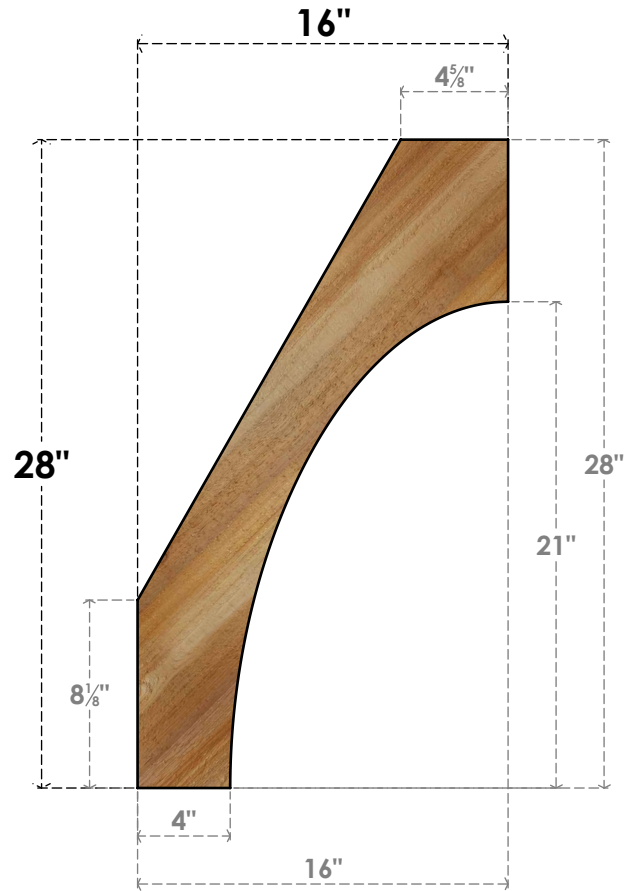

BRC06X16X28WTLOORWR

6"W X 16"D X 28"H WESTLAKE ROUGH SAWN BRACE, WESTERN RED CEDAR

SIDE

FRONT

EKENA MILLWORK
 2300 WEST MAIN ST.
 CLARKSVILLE, TX 75426
 TOLL FREE: 866-607-0453
 WWW.EKENAMILLWORK.COM

NOTES