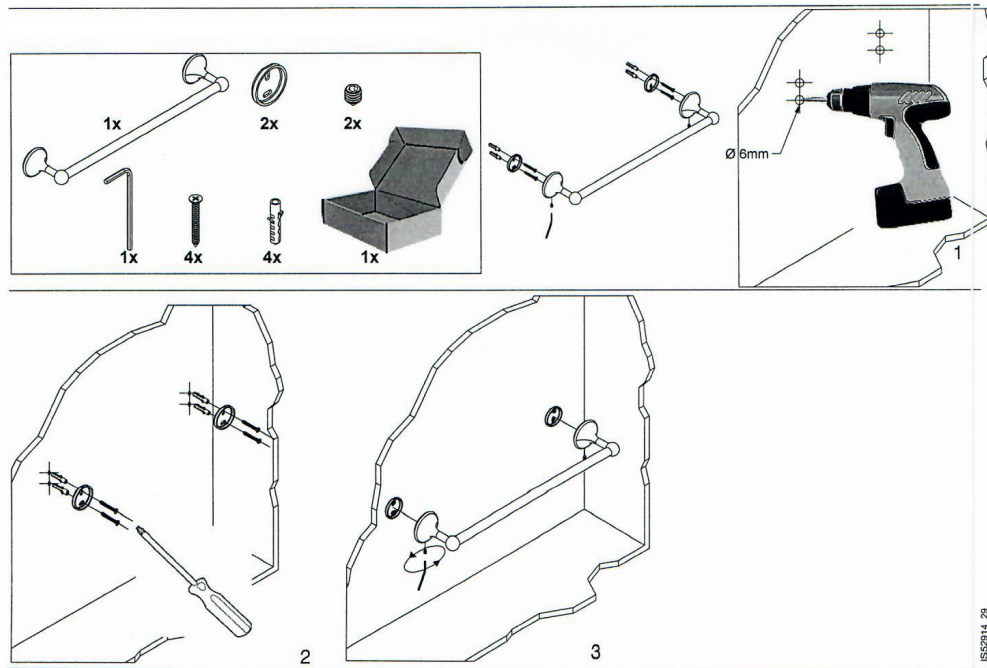

**Installation
Instructions**

**Model |
Strika Accessories**

Dimensions Metric
1 inch = 2.54 cm
1 inch = 25.4 mm

**WS[®]
BATH
COLLECTIONS**

1051 Lea Drive - Collegeville, PA 19426
Tel. 215 513 9400 - Fax 610 831 0215
www.wsbathcollections.com - info@wsbathcollections.com

**Installation
Instructions**

**Model |
Strika Accessories**

Dimensions Metric
1 inch = 2.54 cm
1 inch = 25.4 mm

**WS[®]
BATH
COLLECTIONS**

1051 Lea Drive - Collegeville, PA 19426
Tel. 215 513 9400 - Fax 610 831 0215
www.ws bathcollections.com - info@ws bathcollections.com