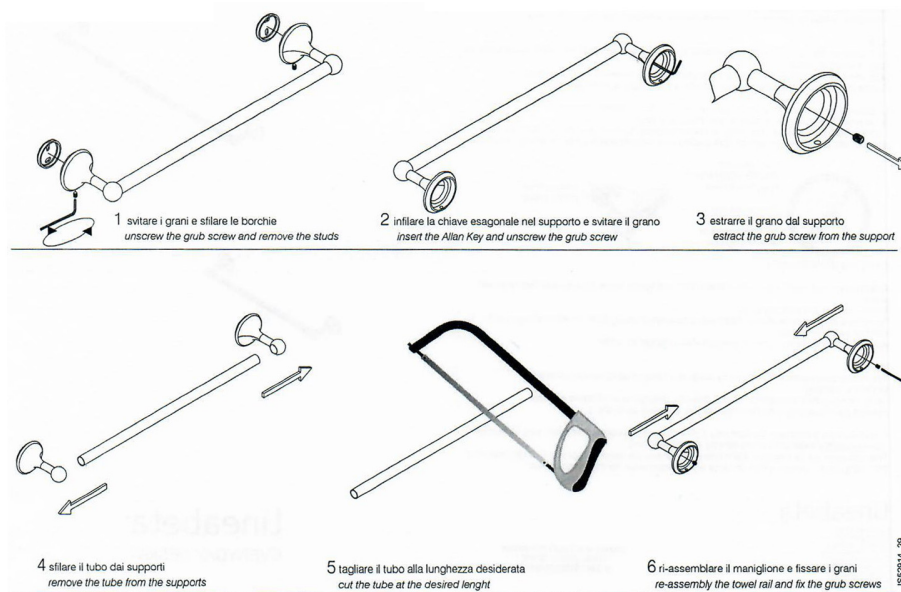

**Installation
Instructions**

**Model |
Strika Accessories**

Dimensions Metric
1 inch = 2.54 cm
1 inch = 25.4 mm

**WS[®]
BATH
COLLECTIONS**

1051 Lea Drive - Collegeville, PA 19426
Tel. 215 513 9400 - Fax 610 831 0215
www.wsbathcollections.com - info@wsbathcollections.com

**Installation
Instructions**

**Model |
Strika Accessories**

Dimensions Metric
1 inch = 2.54 cm
1 inch = 25.4 mm

**WS[®]
BATH
COLLECTIONS**

1051 Lea Drive - Collegeville, PA 19426
Tel. 215 513 9400 - Fax 610 831 0215
www.ws bathcollections.com - info@ws bathcollections.com