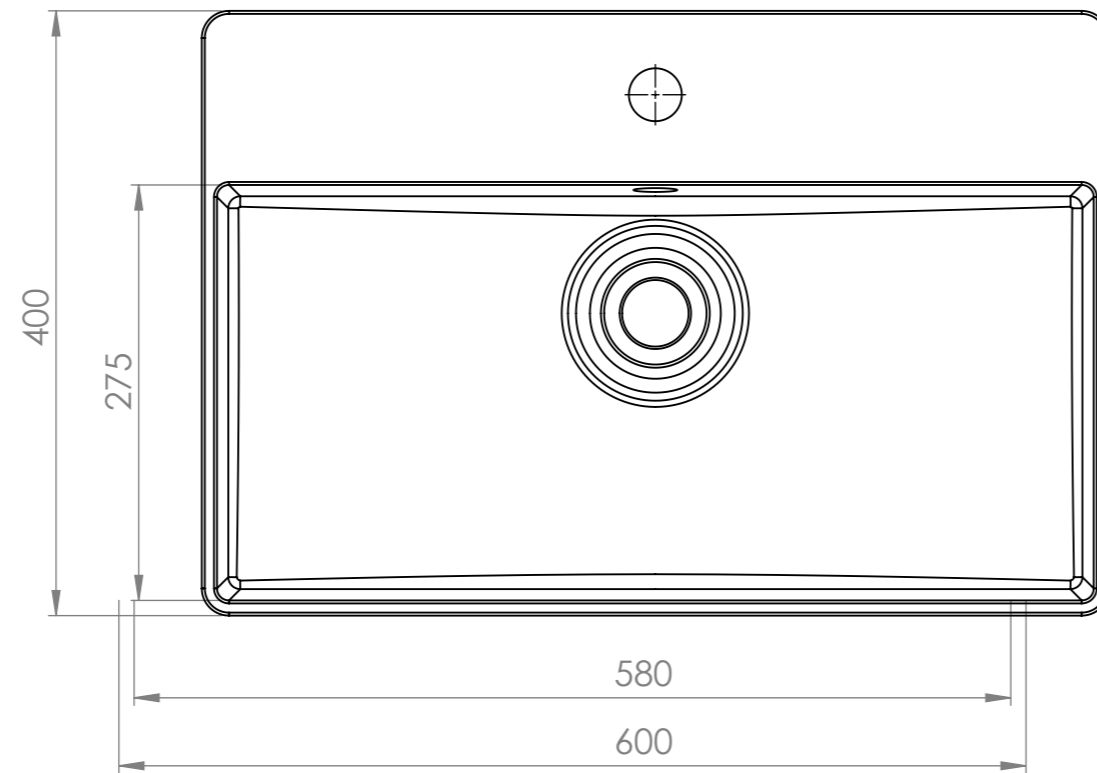

TECHNICAL DRAWING  
WOODIO CUBE60 WALL HUNG

SECTION A-A