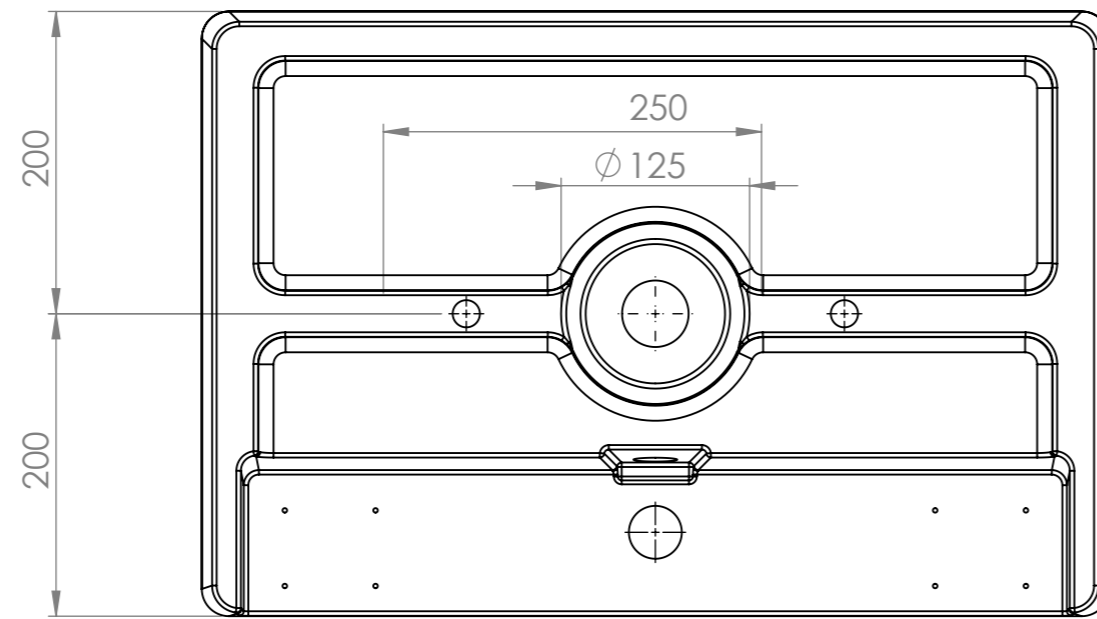

TECHNICAL DRAWING  
WOODIO CUBE60 WALL HUNG

SECTION A-A