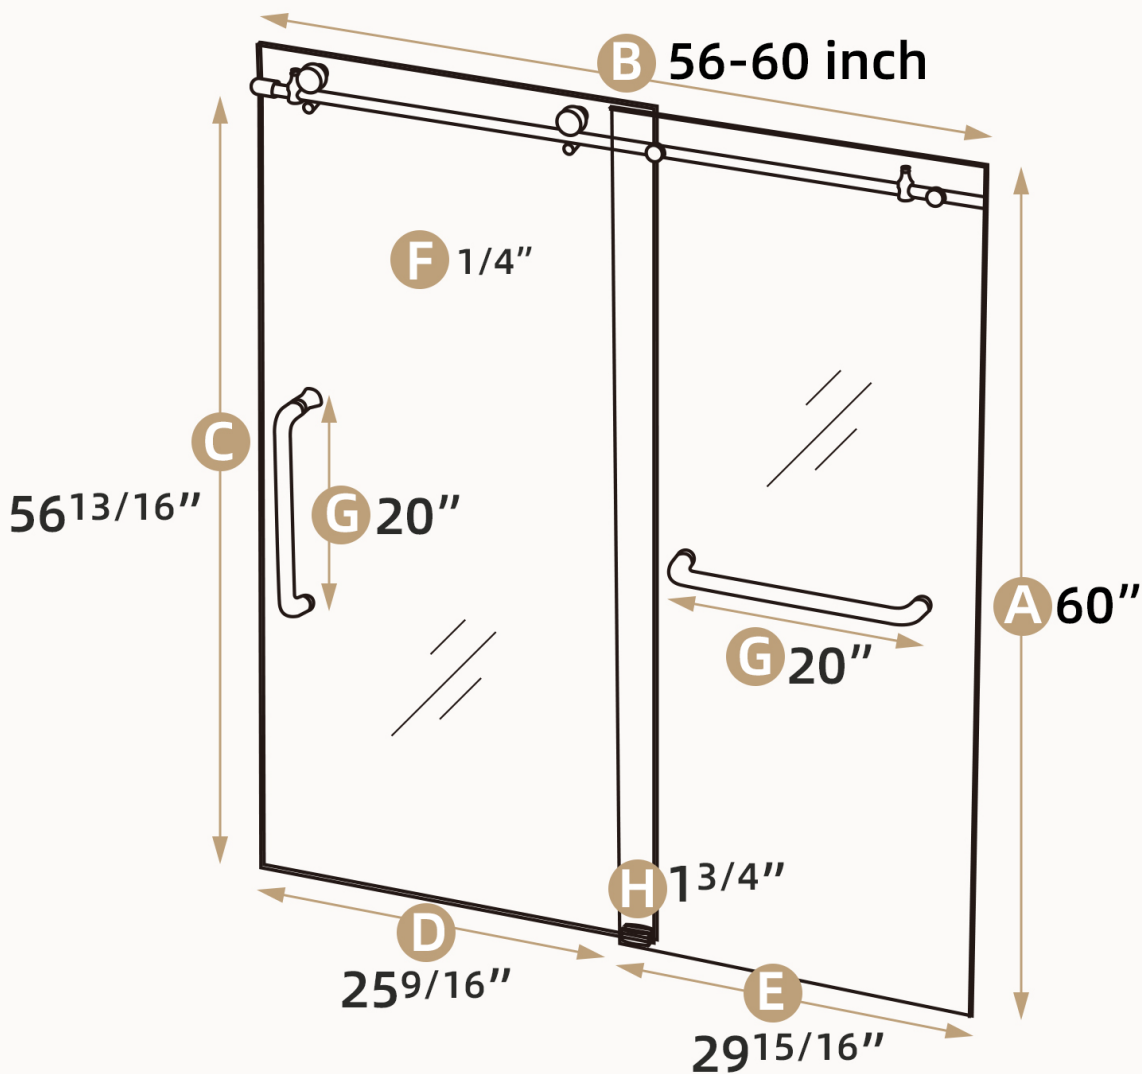

626-679-3588
service@getprohome.com
www.getprohome.com
162 Atlantic St, Pomona, CA 91768

PRODUCT
INSTRUCTION
VIDEO

SIZE DETAILS

PIVOT SHOWER DOOR

SIZE DETAILS

SHOWER DOOR

SHOWER DOORS INFORMATION

56-60 in Wx60 in H

- | | |
|-------------------------|---------------------------|
| A Model Height | E Glass Door Width |
| B Model Width | F Glass Thickness |
| C Walk-in Height | G Handle Length |
| D Walk-in Width | H Min.Base Width |