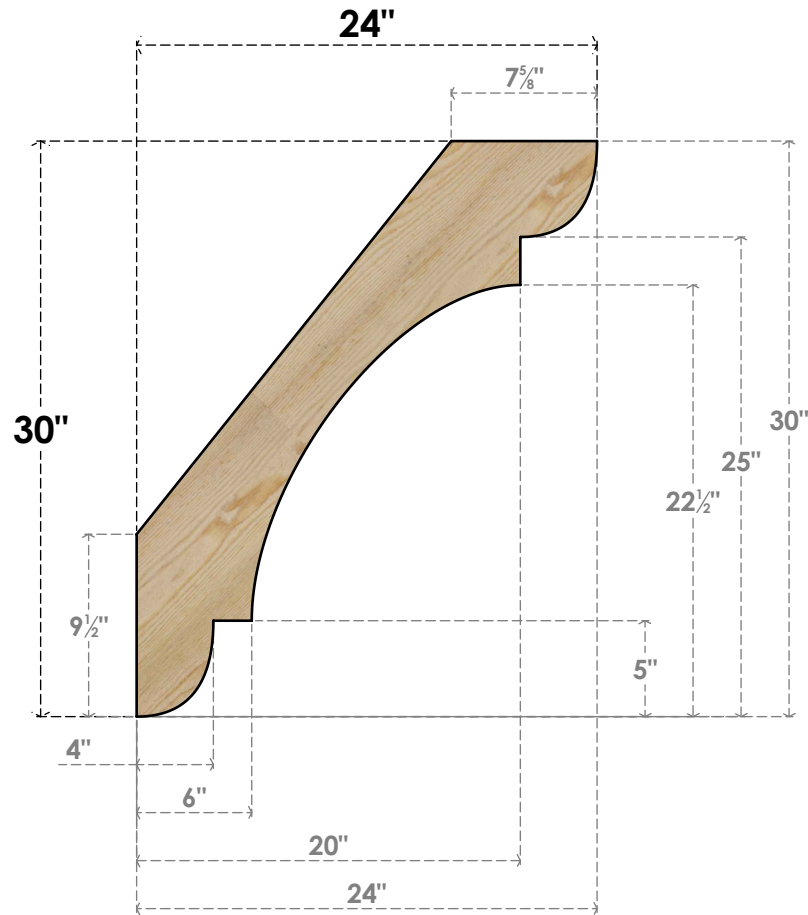

BRC06X24X30OLY00RDF

6"W X 24"D X 30"H OLYMPIC ROUGH SAWN BRACE, DOUGLAS FIR

SIDE

FRONT

EKENA MILLWORK
 2300 WEST MAIN ST.
 CLARKSVILLE, TX 75426
 TOLL FREE: 866-607-0453
 WWW.EKENAMILLWORK.COM

NOTES

1. INSTALLATION TO BE COMPLETED IN ACCORDANCE WITH MANUFACTURER'S SPECIFICATIONS.
2. DRAWING MAY NOT BE TO SCALE
3. THIS DRAWING IS INTENDED FOR DESIGN AND PLANNING PURPOSES ONLY.
4. ALL INFORMATION CONTAINED HEREIN WAS CURRENT AT THE TIME OF DEVELOPMENT BUT MUST BE REVIEWED AND APPROVED BY THE PRODUCT MANUFACTURER TO BE CONSIDERED ACCURATE.
5. PRODUCTS ARE NOT KILN DRIED. THIS ITEM IS UNIQUE AND WILL CONTAIN THE NATURAL VARIATIONS THAT THE WOOD SPECIES OFFERS. THIS MAY RESULT IN VARIATIONS UP TO 1/4"