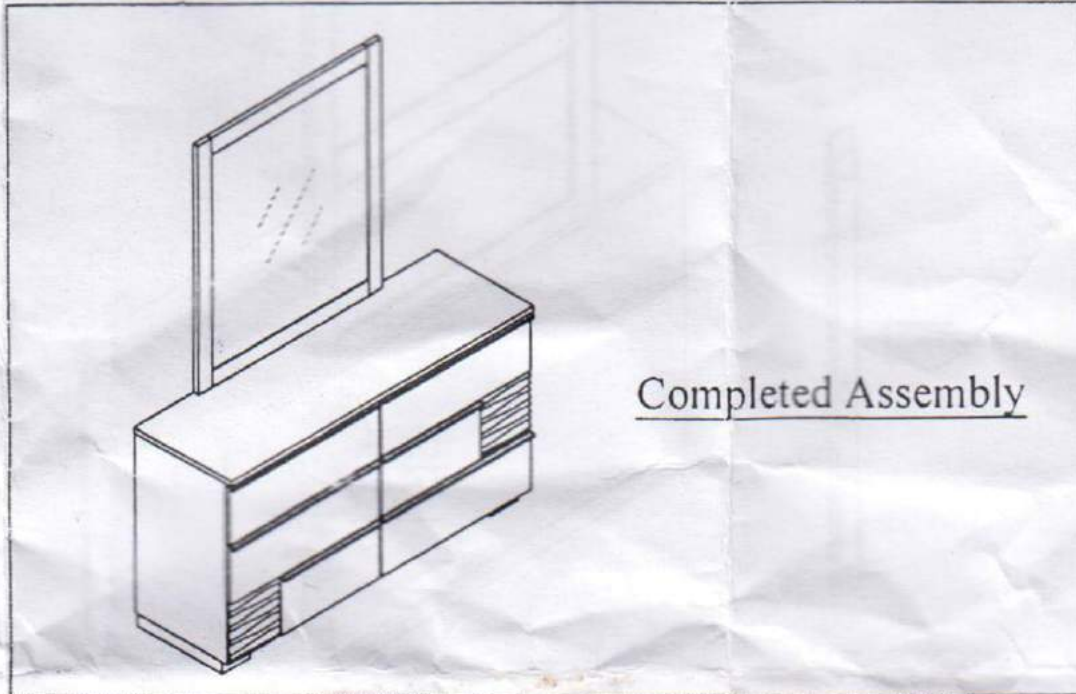

Dresser & Mirror

Thank you for purchasing this quality product.
Please check all packing material carefully which
may have come loose inside the carton during shipment.

PART LIST

No	Description	Qty
1	Dressing Table	1pc
2	Mirror	1pc
3	Mirror Support	2pcs

HARDWARE LIST

No	Description	Qty
A	TRUSS HD C/B M4 x 32mm 	8pcs

Dresser & Mirror

Step : 1

Step : 2