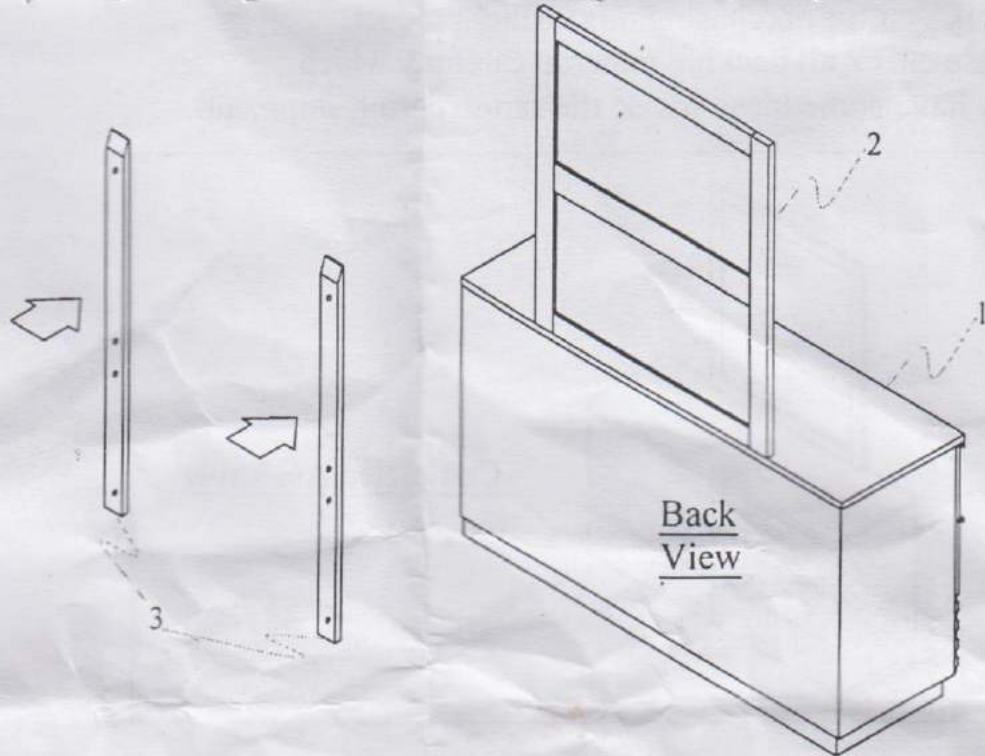

Dresser & Mirror

Thank you for purchasing this quality product.
Please check all packing material carefully which
may have come loose inside the carton during shipment.

PART LIST

No	Description	Qty
1	Dressing Table	1pc
2	Mirror	1pc
3	Mirror Support	2pcs

HARDWARE LIST

No	Description	Qty
A	TRUSS HD C/B M4 x 32mm 	8pcs

Dresser & Mirror

Step : 1

Step : 2