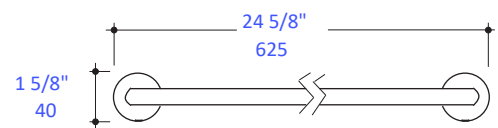

Features:

- Wall-mount double towel bar
- Includes mounting hardware
- Plated brass construction

Finish Options:

- CR - Polished Chrome
- PN - Polished Nickel
- NI - Brushed Nickel
- BG - Brushed Gold
- 44 - Matte Black

Codes + Standards:

- Meets and exceeds applicable national codes and standards

LACAVA reserves the right to revise any dimension or information on this sheet without notice. Dimensions are nominal and may vary within an industry accepted tolerance of 1/4". Drawings provided herein are meant to give the user an idea of the product and are not made to scale. Location of plumbing is meant for reference, your specific application may vary.