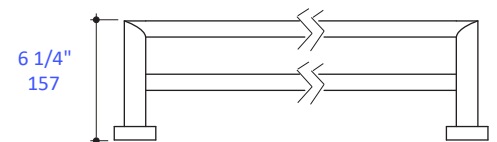

Features:

- Wall-mount double towel bar
- Includes mounting hardware
- Plated brass construction

Finish Options:

- CR - Polished Chrome
- PN - Polished Nickel
- NI - Brushed Nickel
- BG - Brushed Gold
- 44 - Matte Black

Codes + Standards:

- Meets and exceeds applicable national codes and standards

LACAVA reserves the right to revise any dimension or information on this sheet without notice. Dimensions are nominal and may vary within an industry accepted tolerance of 1/4". Drawings provided herein are meant to give the user an idea of the product and are not made to scale. Location of plumbing is meant for reference, your specific application may vary.