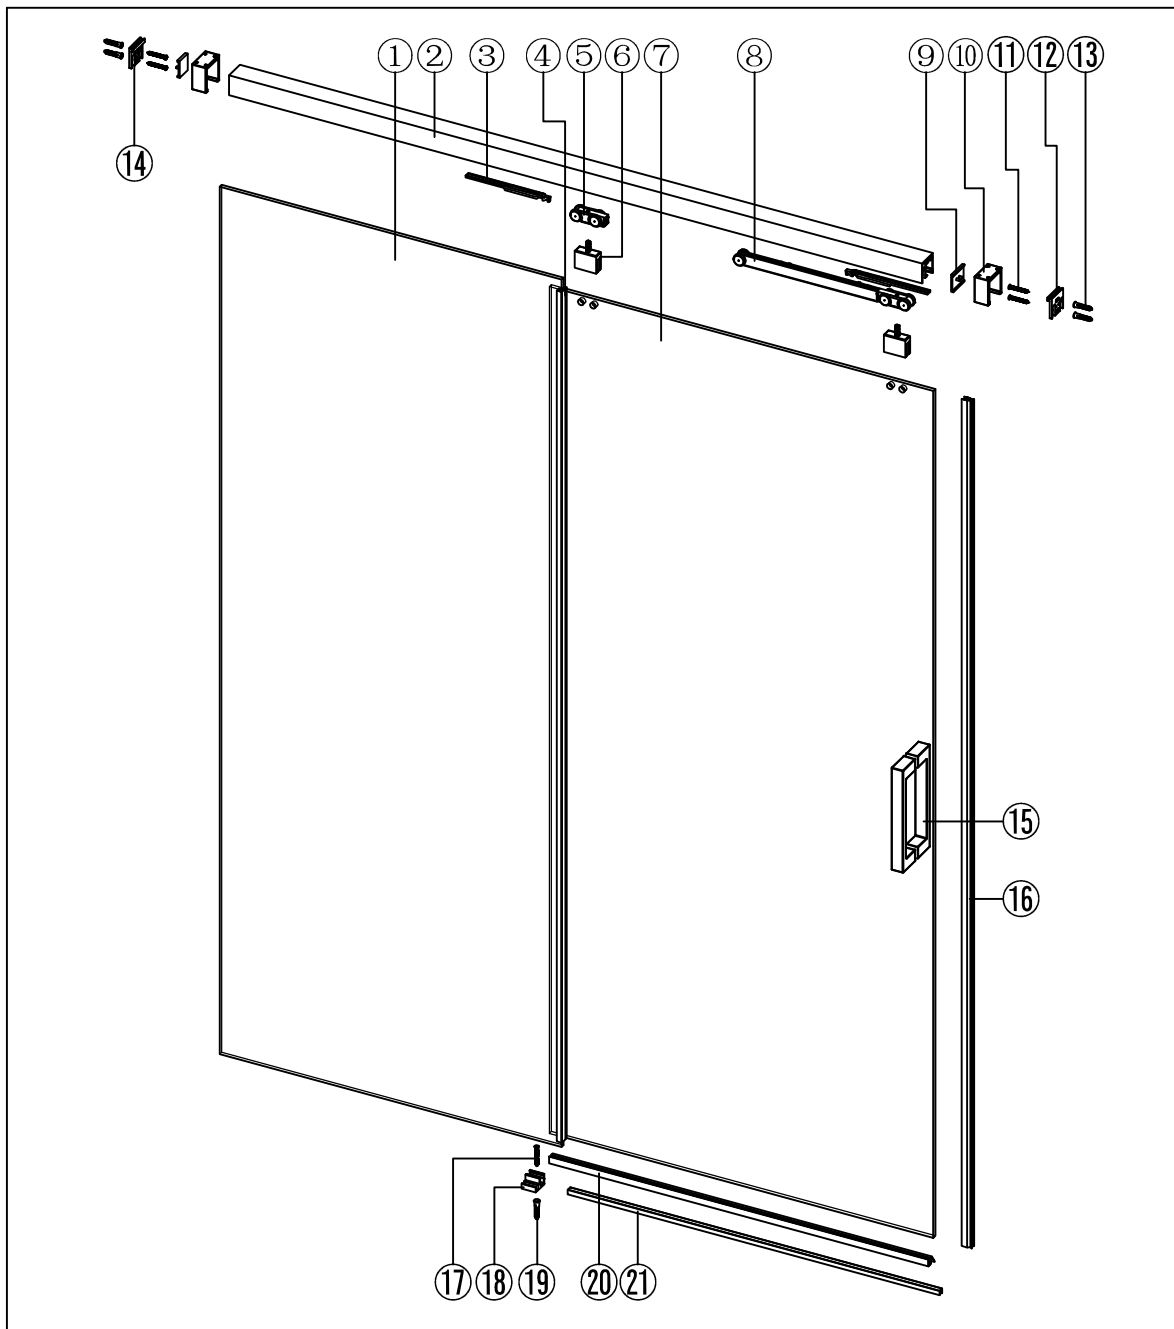

INSTALLATION OVER CERAMIC TILES

- If your shower door is to be installed over ceramic tiles, the tiles should lay completely under the wall jamb.
- Silicone should be used to seal the gap where the ceramic tiles meet the fixed panel.

Detailed Diagram of Shower Enclosure Components

NO.	Name	Picture	Qty	NO.	Name	Picture	Qty	NO.	Name	Picture	Qty
1	Fixed panel		1	9	Wall profile cover cap-A		1	17	screw ST4x30		1
2	Guide Rail		1	10	Wall bracket-A		2	18	Guide block		1
3	Stopper		2	11	screw ST5x40		4	19	6mm Wall plug		1
4	Fixed panel seal		1	12	Wall bracket-B		2	20	Door sweep		1
5	Roller-A		1	13	8mm Wall plug		4	21	Anti-splash threshold		1
6	Glass fastener		2	14	Wall profile cover cap-B		1				
7	Sliding door		1	15	Back to back door pull		1				
8	Roller-B		1	16	Door seal		1				