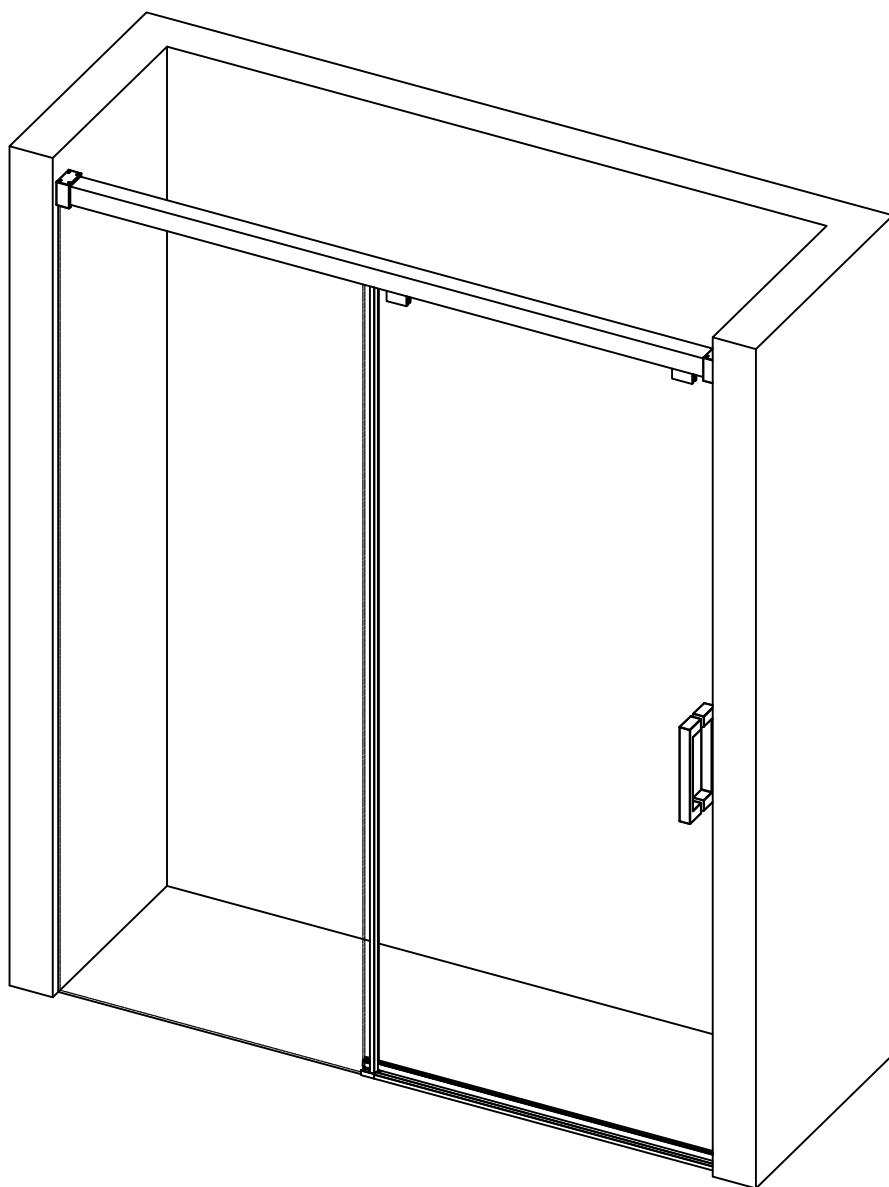

INSTRUCTIONMANUAL

2 PEOPLE REQUIRED

Please keep this manual and product code number for future reference and for ordering replacement parts if necessary.

GENERAL INSTRUCTIONS

- Read this manual carefully and completely before proceeding.
- It is recommended that you wear safety glasses at all times during the installation.

INSTALLATION OVER CERAMIC TILES

- If your shower door is to be installed over ceramic tiles, the tiles should lay completely under the wall jamb.
- Silicone should be used to seal the gap where the ceramic tiles meet the fixed panel.