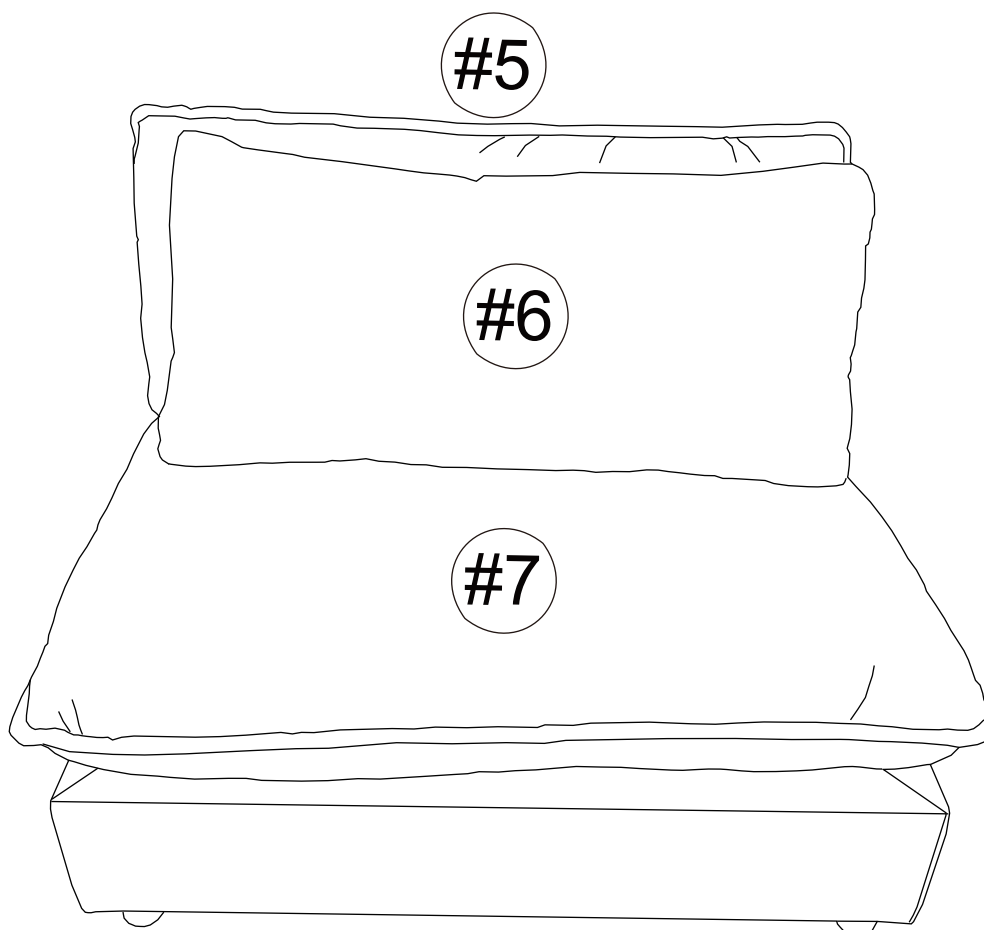

ASSEMBLY INSTRUCTIONS

SOFA is packed in 5 cases

Carton	Disignation	Part	Hardware/Leg
1/5	Ottoman cushion	#1 X1PC 	 #A X4PCS
	Ottoman frame	#2 X1PC 	
2/5	Left backrest	#3 X1PC 	
	Right backrest	#4 X1PC 	
	Back cushion	#5 X3PCS 	
	Long pillow	#6 X3PCS 	
3/5	Chair cushion	#7 X1PC 	 #A X4PCS
	Armless backrest	#8 X1PC 	
	Armless frame	#9 X1PC 	
4/5	Left frame	#10 X1PC 	 #A X8PCS
	Right frame	#11 X1PC 	
	Chair cushion	#7 X2PCS 	
5/5	Left arm	#12 X1PC 	
	Right arm	#13 X1PC 	

ASSEMBLY INSTRUCTIONS

STEP:15

STEP:16

Pull off the Velcro cover on the seat frame

ASSEMBLY INSTRUCTIONS

STEP:17

STEP:18

The sofa is assembled through a connector at the bottom.