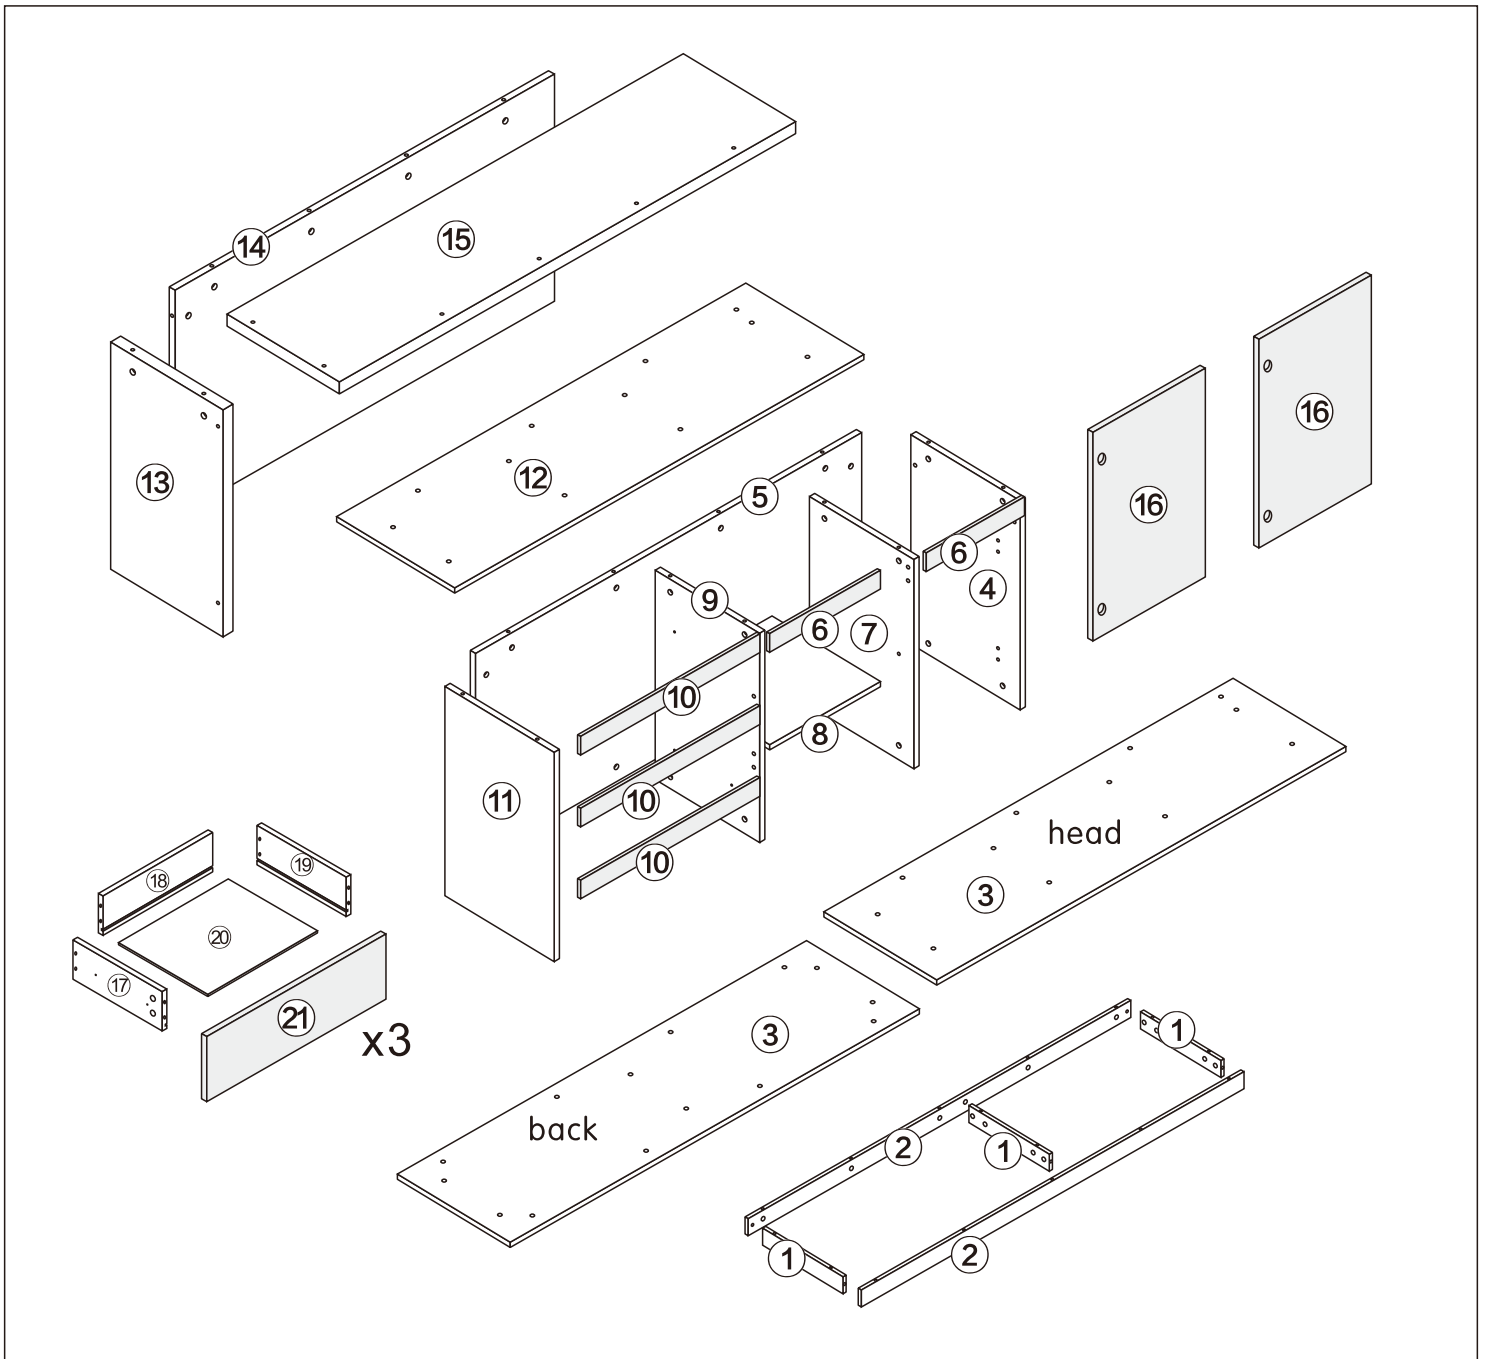

Disassembly and installation of accessories

A 92PCS 15*10mm	B 92PCS 6*28mm	C 36PCS 3.5*14mm	D 3PCS Three-section Rail	E 12PCS 3.5*40mm	F 4PCS 	G 12PCS φ 15mm	 Tools Recommended
H 2PCS 8*30mm	I 16PCS 4*12mm