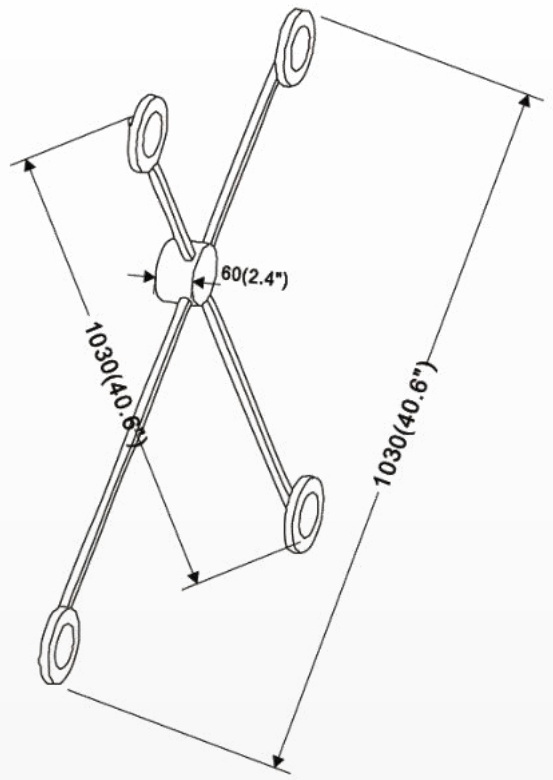

# LED Wall Sconce Lights

## SPECIFICATION

- Dimension: 40.6"×2.4"×40.6"
- Wattage: 6W
- Voltage: 120V
- Temp: 3000K
- Lumens: 300LM
- Dimmable: ELV, DIMMING 5%-100%
- CRI: > 80
- Material: Iron+Aluminum+Acrylic
- Lifespan: 50000hs
- Warranty: 3 years
- Operation temperature: -20°C-40°C