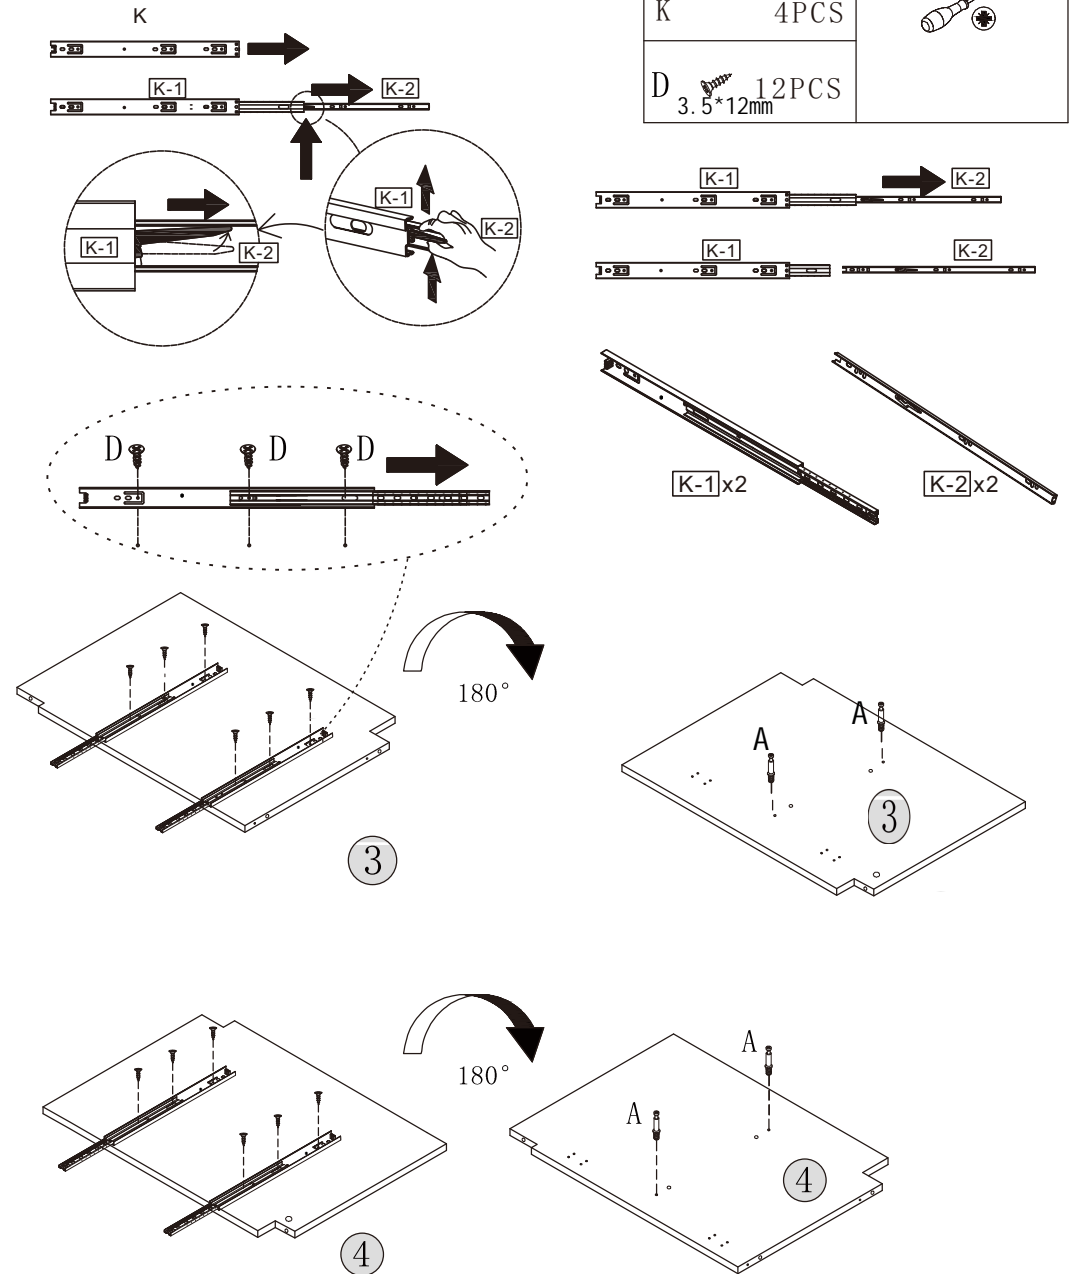

ASSEMBLY DIAGRAM

Bathroom Vanity

12 x2
13 x2

PARTS LIST

PARTS LIST			
①  Qty: 1PC	②  Qty: 1PC	③  Qty: 1PC	④  Qty: 1PC
⑤  Qty: 1PC	⑥  Qty: 1PC	⑦  Qty: 1PC	⑧  Qty: 1PC
⑨  Qty: 1PC	⑩  Qty: 2PCS	⑪  Qty: 2PCS	⑫  Qty: 2PCS
⑬  Qty: 2PCS	⑭  Qty: 2PCS	⑮  Qty: 2PCS	⑯  Qty: 2PCS

⑰  Qty: 2PCS	⑱  Qty: 1PC	⑲  Qty: 1PC	
---	--	---	--

PARTS LIST

HARDWARE LIST						
						
6x35mm	15x10mm	6x30mm	3.5x12mm	4x30mm		4x35mm
A 37PCS	B 37PCS	C 24PCS	D 24PCS	E 8PCS	F 2PCS	G 15PCS

					
H 6PCS	I 16PCS	J 4PCS	K 4PCS	L 8PCS	M 48PCS

					
N 4PCS					

CAUTION: Please confirm the parts list before installation

YOU MAY NEED (NOT SUPPLIED)

INSTALLATIONS

STEP1

HARDWARE LIST	
A  20PCS	

STEP2

HARDWARE LIST	
G  4PCS	
4x35mm	

STEP3

HARDWARE LIST	
A  4PCS	
K  4PCS	
D  12PCS 3.5*12mm	

STEP4

HARDWARE LIST	
B  2PCS	
C  2PCS	

STEP6

HARDWARE LIST	
G  3PCS	
4x35mm	

STEP5

HARDWARE LIST	
B  2PCS	
C  2PCS	