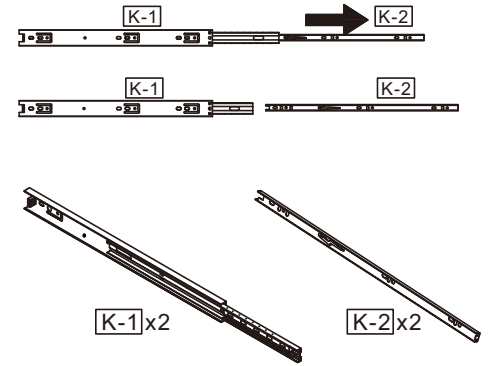

ASSEMBLY DIAGRAM

Bathroom Vanity

12 x2
13 x2

PARTS LIST

PARTS LIST			
①  Qty: 1PC	②  Qty: 1PC	③  Qty: 1PC	④  Qty: 1PC
⑤  Qty: 1PC	⑥  Qty: 1PC	⑦  Qty: 1PC	⑧  Qty: 1PC
⑨  Qty: 1PC	⑩  Qty: 2PCS	⑪  Qty: 2PCS	⑫  Qty: 2PCS
⑬  Qty: 2PCS	⑭  Qty: 2PCS	⑮  Qty: 2PCS	⑯  Qty: 2PCS

⑰  Qty: 2PCS	⑱  Qty: 1PC	⑲  Qty: 1PC	
---	--	---	--

PARTS LIST

HARDWARE LIST						
						
6x35mm	15x10mm	6x30mm	3.5x12mm	4x30mm		4x35mm
A 37PCS	B 37PCS	C 24PCS	D 24PCS	E 8PCS	F 2PCS	G 15PCS

					
H 6PCS	I 16PCS	J 4PCS	K 4PCS	L 8PCS	M 48PCS

					
N 4PCS					

CAUTION: Please confirm the parts list before installation

YOU MAY NEED (NOT SUPPLIED)

INSTALLATIONS

STEP1

HARDWARE LIST	
A  20PCS	

STEP2

HARDWARE LIST	
G  4PCS	
4x35mm	

STEP3

HARDWARE LIST	
A  4PCS	
K  4PCS	
D  12PCS 3.5*12mm	

STEP4

HARDWARE LIST	
B  2PCS	
C  2PCS	

STEP6

HARDWARE LIST	
G  3PCS	
4x35mm	

STEP5

HARDWARE LIST	
B  2PCS	
C  2PCS	