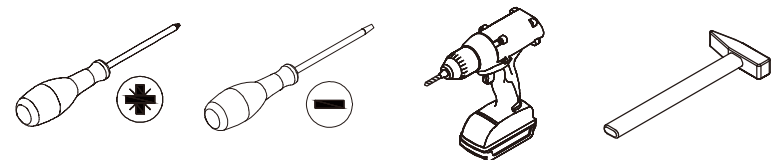

ASSEMBLY DIAGRAM

Bathroom Vanity

12 x2
13 x2

PARTS LIST

PARTS LIST			
①  Qty: 1PC	②  Qty: 1PC	③  Qty: 1PC	④  Qty: 1PC
⑤  Qty: 1PC	⑥  Qty: 1PC	⑦  Qty: 1PC	⑧  Qty: 1PC
⑨  Qty: 1PC	⑩  Qty: 2PCS	⑪  Qty: 2PCS	⑫  Qty: 2PCS
⑬  Qty: 2PCS	⑭  Qty: 2PCS	⑮  Qty: 2PCS	⑯  Qty: 2PCS

⑰  Qty: 2PCS	⑱  Qty: 1PC	⑲  Qty: 1PC	
---	--	---	--

PARTS LIST

HARDWARE LIST						
						
6x35mm	15x10mm	6x30mm	3.5x12mm	4x30mm		4x35mm
A 37PCS	B 37PCS	C 24PCS	D 24PCS	E 8PCS	F 2PCS	G 15PCS

					
H 6PCS	I 16PCS	J 4PCS	K 4PCS	L 8PCS	M 48PCS

					
N 4PCS					

CAUTION: Please confirm the parts list before installation

YOU MAY NEED (NOT SUPPLIED)

INSTALLATIONS

STEP1

HARDWARE LIST	
A  20PCS	

STEP2

HARDWARE LIST	
G  4PCS	
4x35mm	