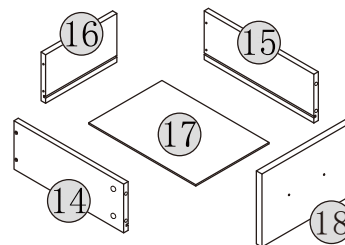

ASSEMBLY DIAGRAM

Bathroom Vanity

12 x2
13 x2

PARTS LIST

PARTS LIST			
①  Qty: 1PC	②  Qty: 1PC	③  Qty: 1PC	④  Qty: 1PC
⑤  Qty: 1PC	⑥  Qty: 1PC	⑦  Qty: 1PC	⑧  Qty: 1PC
⑨  Qty: 1PC	⑩  Qty: 2PCS	⑪  Qty: 2PCS	⑫  Qty: 2PCS
⑬  Qty: 2PCS	⑭  Qty: 2PCS	⑮  Qty: 2PCS	⑯  Qty: 2PCS

⑰  Qty: 2PCS	⑱  Qty: 1PC	⑲  Qty: 1PC	
---	--	---	--

PARTS LIST

HARDWARE LIST						
						
6x35mm	15x10mm	6x30mm	3.5x12mm	4x30mm		4x35mm
A 37PCS	B 37PCS	C 24PCS	D 24PCS	E 8PCS	F 2PCS	G 15PCS

					
H 6PCS	I 16PCS	J 4PCS	K 4PCS	L 8PCS	M 48PCS

					
N 4PCS					

CAUTION: Please confirm the parts list before installation

YOU MAY NEED (NOT SUPPLIED)

INSTALLATIONS

STEP1

HARDWARE LIST	
A  20PCS	

STEP2

HARDWARE LIST	
G  4PCS	
4x35mm	

STEP3

HARDWARE LIST	
A  4PCS	
K  4PCS	
D  12PCS 3.5*12mm	

STEP4

HARDWARE LIST	
B  2PCS	
C  2PCS	

STEP6

HARDWARE LIST	
G  3PCS	
4x35mm	

STEP5

HARDWARE LIST	
B  2PCS	
C  2PCS	