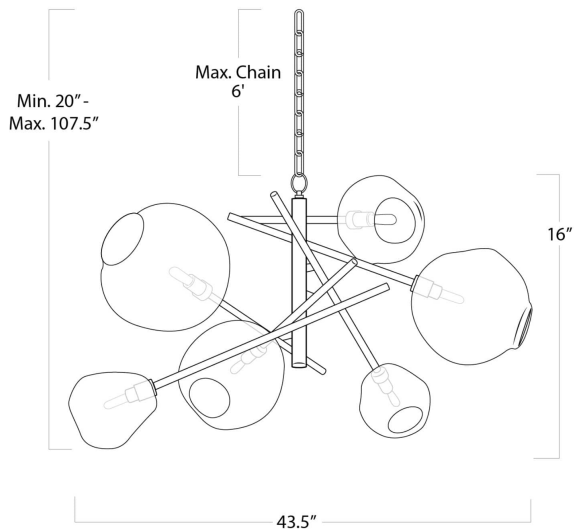

## SPECIFICATION SHEET

### Molten Chandelier With Clear Glass (Polished Nickel) 16-1089PN

Canopy: 5" x 5" x 1"

<b>HEIGHT</b>	20
<b>WIDTH</b>	43.5
<b>DEPTH</b>	43.5
<b>SHADE DIMS</b>	N/A
<b>SHADE COLOR</b>	N/A
<b>BULB QTY</b>	6
<b>BULB TYPE</b>	G Type Candelabra Base (E12)
<b>SOCKET</b>	E12 Candelabra
<b>WATTAGE</b>	40 Watt Max
<b>WIRING TYPE</b>	Hard Wire
<b>MATERIAL</b>	Glass
<b>FINISH</b>	N/A
<b>NOTES</b>	10 ft of cord and 6 ft of chain
<b>FREIGHT ONLY</b>	No