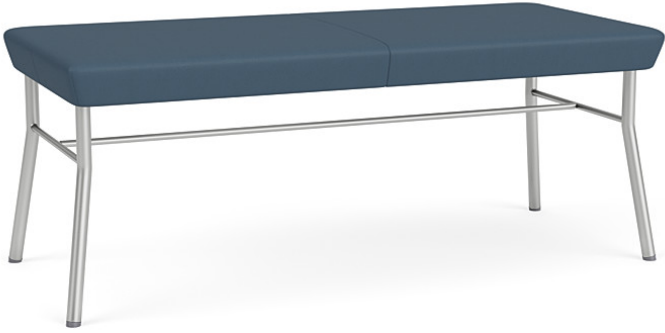

Mystic Guest 2 Seat Bench

Starting at \$723 | Item Number MG2001

Refined Contemporary Design

- Designed for waiting room, reception, medical and educational applications
- Tubular steel frame with upholstered seat
- Durable powder coat finish will withstand years of harsh cleansers
- Matrex seat support system for long-life seating comfort
- Environmentally friendly soy-based foam & water-based adhesives
- Limited lifetime warranty on structure; 2+ years on upholstery
- Made proudly in the USA in a facility powered by 3,200 solar panels

DIMENSIONS

Seat Width	45
Seat Height	18.5
Overall Dimensions WxDxH	45x21x18.5
Seat Thickness	4

MATERIALS

COM Yardage	2
Frame Material	Steel
Foot Glide Material	Nylon

GENERAL

Weight Capacity lbs	550
Assembly Required	Yes
GSA SIN Number	33721
Country of Origin	US
Warranty	Limited Lifetime