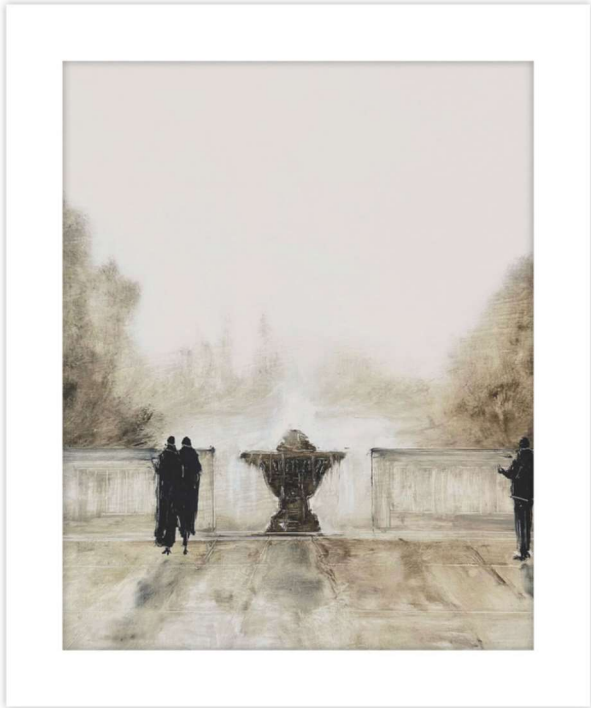

THEODORE ALEXANDER

England Moments 5

D3104S62067-5182

Wood Frame

Textured Paper

M5 - White Smooth + White Core Width:4"

F1360 - Antique Silver & Black Cap Frame - Width: 0.75

W 31½ x D 1¼ x H 37½ inches

Material(s):

Collection: Art by TA

Style: Modern / Formal Modern

Type: Décor / Wall Art