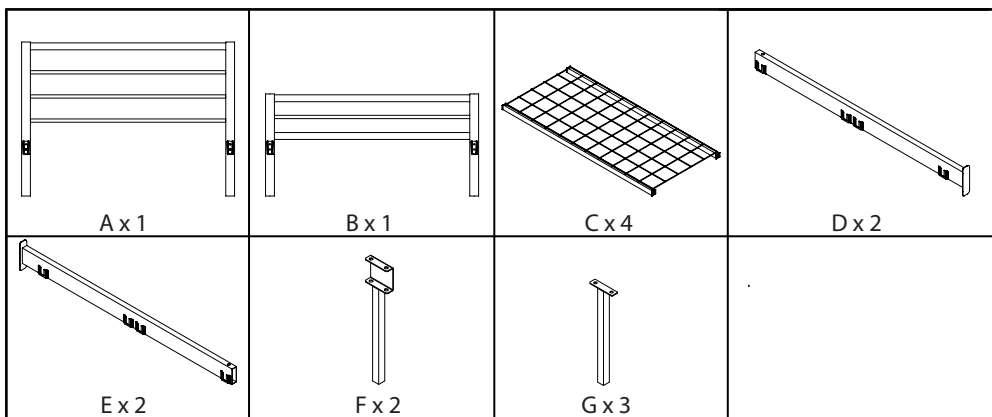

AVENSIS[®]

It's my furniture

CHESTER BED FRAME

DOUBLE 4FT6 - 135 x 190 cm

ASSEMBLY INSTRUCTIONS

HARDWARE NOTE :
Do not screw on the bolts too tight unless the installation is done. Make sure all bolts are tightly screwed before you use it.

COMPONENTS

STEP - 1

STEP - 2

STEP - 3

STEP - 4

STEP - 5

STEP - 6

NOTE :

Lay the product on its side as in the image and mount the parts.