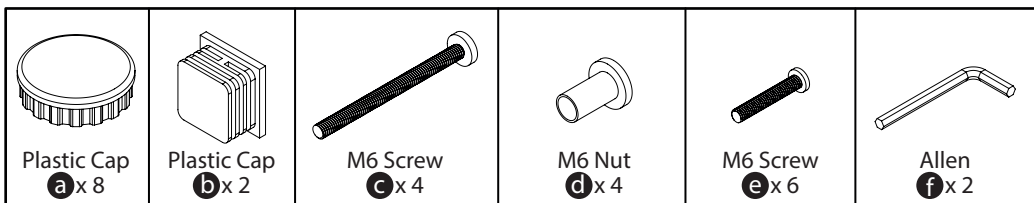

AVENSIS[®]

It's my furniture

CHESTER BED FRAME

DOUBLE 4FT6 - 135 x 190 cm

ASSEMBLY INSTRUCTIONS

HARDWARE NOTE :
Do not screw on the bolts too tight unless the installation is done. Make sure all bolts are tightly screwed before you use it.

COMPONENTS

STEP - 1

STEP - 2

STEP - 3

STEP - 4

STEP - 5

STEP - 6

NOTE :

Lay the product on its side as in the image and mount the parts.