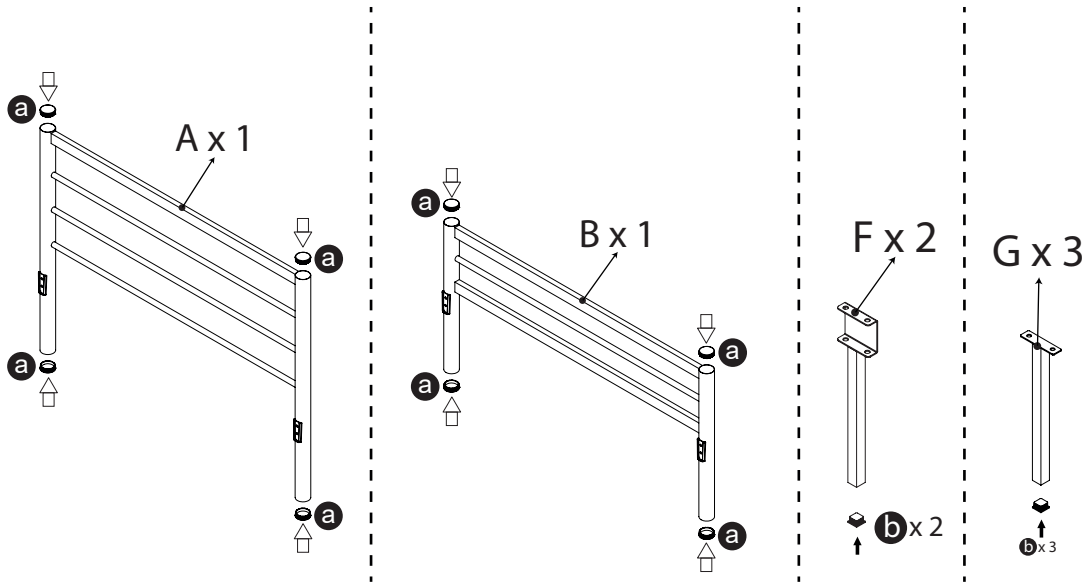

AVENSIS[®]

It's my furniture

CHESTER BED FRAME

DOUBLE 4FT6 - 135 x 190 cm

ASSEMBLY INSTRUCTIONS

HARDWARE NOTE :
Do not screw on the bolts too tight unless the installation is done. Make sure all bolts are tightly screwed before you use it.

COMPONENTS

STEP - 1

STEP - 2

STEP - 3

STEP - 4

STEP - 5

STEP - 6

NOTE :

Lay the product on its side as in the image and mount the parts.