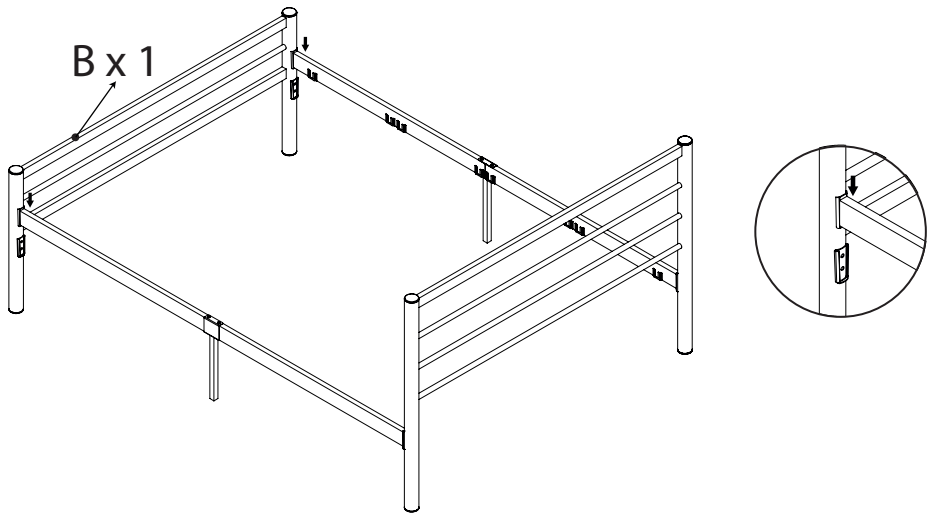

AVENSIS[®]

It's my furniture

CHESTER BED FRAME

DOUBLE 4FT6 - 135 x 190 cm

ASSEMBLY INSTRUCTIONS

HARDWARE NOTE :
Do not screw on the bolts too tight unless the installation is done. Make sure all bolts are tightly screwed before you use it.

COMPONENTS

STEP - 1

STEP - 2

STEP - 3

STEP - 4

STEP - 5

STEP - 6

NOTE :

Lay the product on its side as in the image and mount the parts.