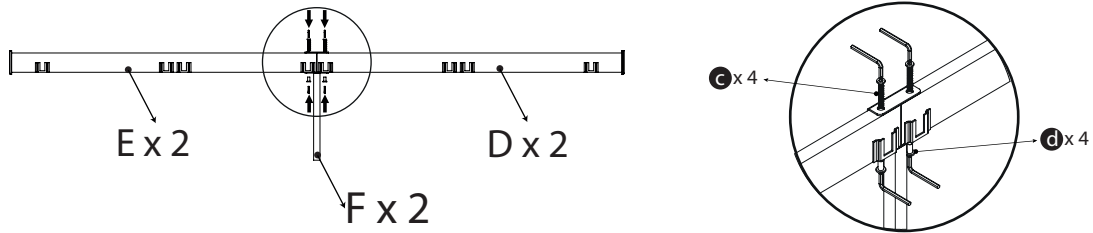

AVENSIS[®]

It's my furniture

CHESTER BED FRAME

DOUBLE 4FT6 - 135 x 190 cm

ASSEMBLY INSTRUCTIONS

HARDWARE NOTE :
Do not screw on the bolts too tight unless the installation is done. Make sure all bolts are tightly screwed before you use it.

COMPONENTS

STEP - 1

STEP - 2

STEP - 3

STEP - 4

STEP - 5

STEP - 6

NOTE :

Lay the product on its side as in the image and mount the parts.