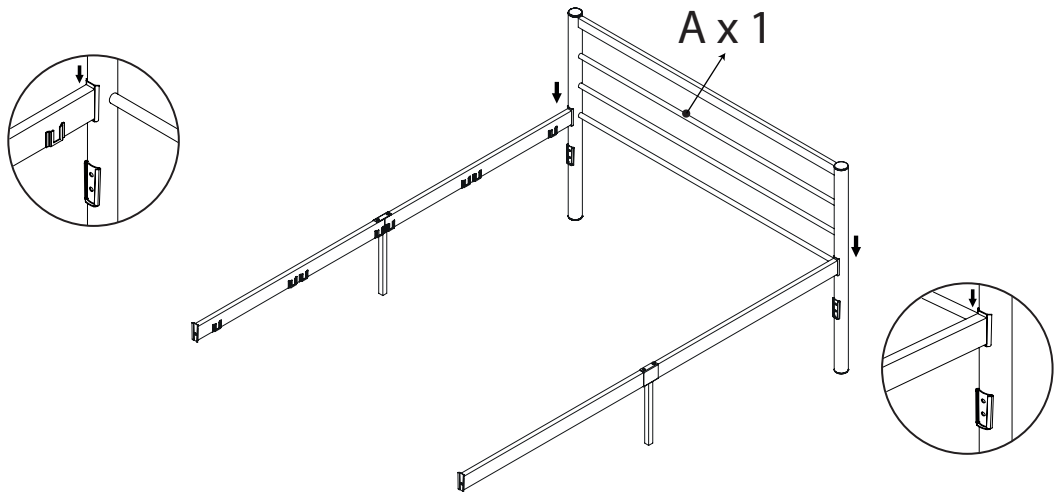

AVENSIS[®]

It's my furniture

CHESTER BED FRAME

DOUBLE 4FT6 - 135 x 190 cm

ASSEMBLY INSTRUCTIONS

HARDWARE NOTE :
Do not screw on the bolts too tight unless the installation is done. Make sure all bolts are tightly screwed before you use it.

COMPONENTS

STEP - 1

STEP - 2

STEP - 3

STEP - 4

STEP - 5

STEP - 6

NOTE :

Lay the product on its side as in the image and mount the parts.