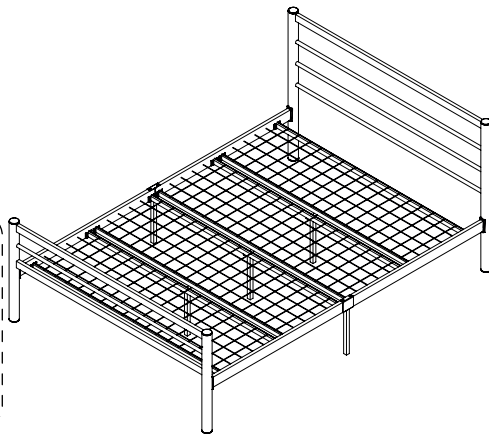

AVENSIS[®]

It's my furniture

CHESTER BED FRAME

DOUBLE 4FT6 - 135 x 190 cm

ASSEMBLY INSTRUCTIONS

HARDWARE NOTE :
Do not screw on the bolts too tight unless the installation is done. Make sure all bolts are tightly screwed before you use it.

COMPONENTS

STEP - 1

STEP - 2

STEP - 3

STEP - 4

STEP - 5

STEP - 6

NOTE :

Lay the product on its side as in the image and mount the parts.