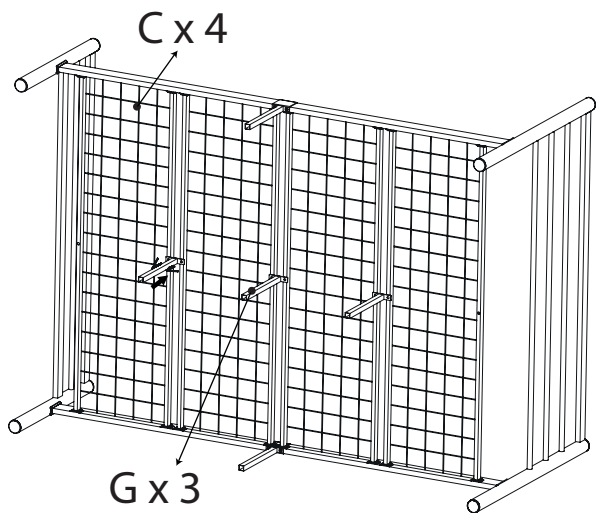

AVENSIS[®]

It's my furniture

CHESTER BED FRAME

DOUBLE 4FT6 - 135 x 190 cm

ASSEMBLY INSTRUCTIONS

HARDWARE NOTE :
Do not screw on the bolts too tight unless the installation is done. Make sure all bolts are tightly screwed before you use it.

COMPONENTS

STEP - 1

STEP - 2

STEP - 3

STEP - 4

STEP - 5

STEP - 6

NOTE :

Lay the product on its side as in the image and mount the parts.