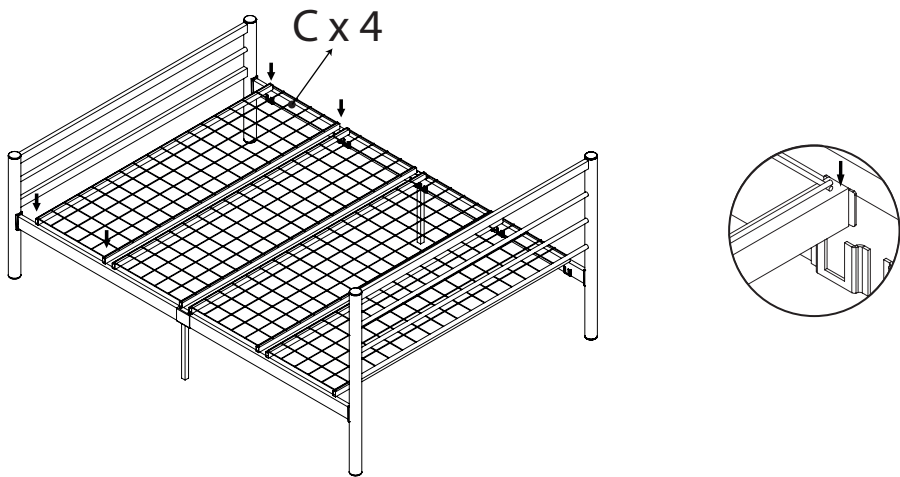

AVENSIS[®]

It's my furniture

CHESTER BED FRAME

DOUBLE 4FT6 - 135 x 190 cm

ASSEMBLY INSTRUCTIONS

HARDWARE NOTE :
Do not screw on the bolts too tight unless the installation is done. Make sure all bolts are tightly screwed before you use it.

COMPONENTS

STEP - 1

STEP - 2

STEP - 3

STEP - 4

STEP - 5

STEP - 6

NOTE :

Lay the product on its side as in the image and mount the parts.