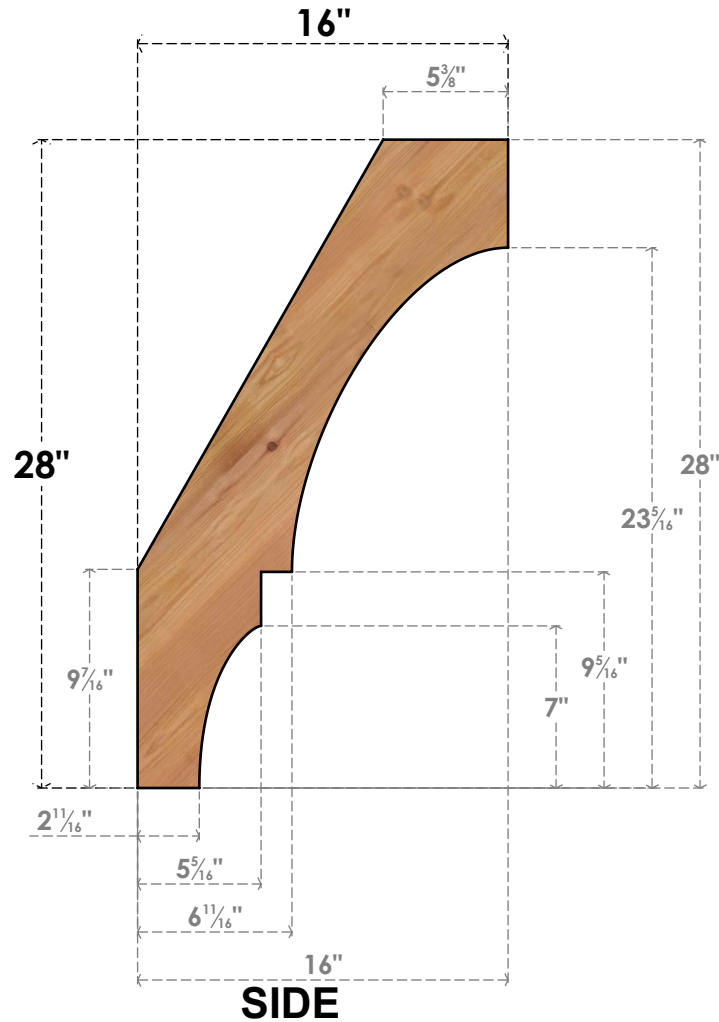

BRC06X16X28BOA00SWR

5 1/2"W X 16"D X 28"H BALBOA SMOOTH BRACE, WESTERN RED CEDAR

EKENA MILLWORK
 2300 WEST MAIN ST.
 CLARKSVILLE, TX 75426
 TOLL FREE: 866-607-0453
 WWW.EKENAMILLWORK.COM

NOTES

1. INSTALLATION TO BE COMPLETED IN ACCORDANCE WITH MANUFACTURER'S SPECIFICATIONS.
2. DRAWING MAY NOT BE TO SCALE
3. THIS DRAWING IS INTENDED FOR DESIGN AND PLANNING PURPOSES ONLY.
4. ALL INFORMATION CONTAINED HEREIN WAS CURRENT AT THE TIME OF DEVELOPMENT BUT MUST BE REVIEWED AND APPROVED BY THE PRODUCT MANUFACTURER TO BE CONSIDERED ACCURATE.
5. PRODUCTS ARE NOT KILN DRIED. THIS ITEM IS UNIQUE AND WILL CONTAIN THE NATURAL VARIATIONS THAT THE WOOD SPECIES OFFERS. THIS MAY RESULT IN VARIATIONS UP TO 1/4"